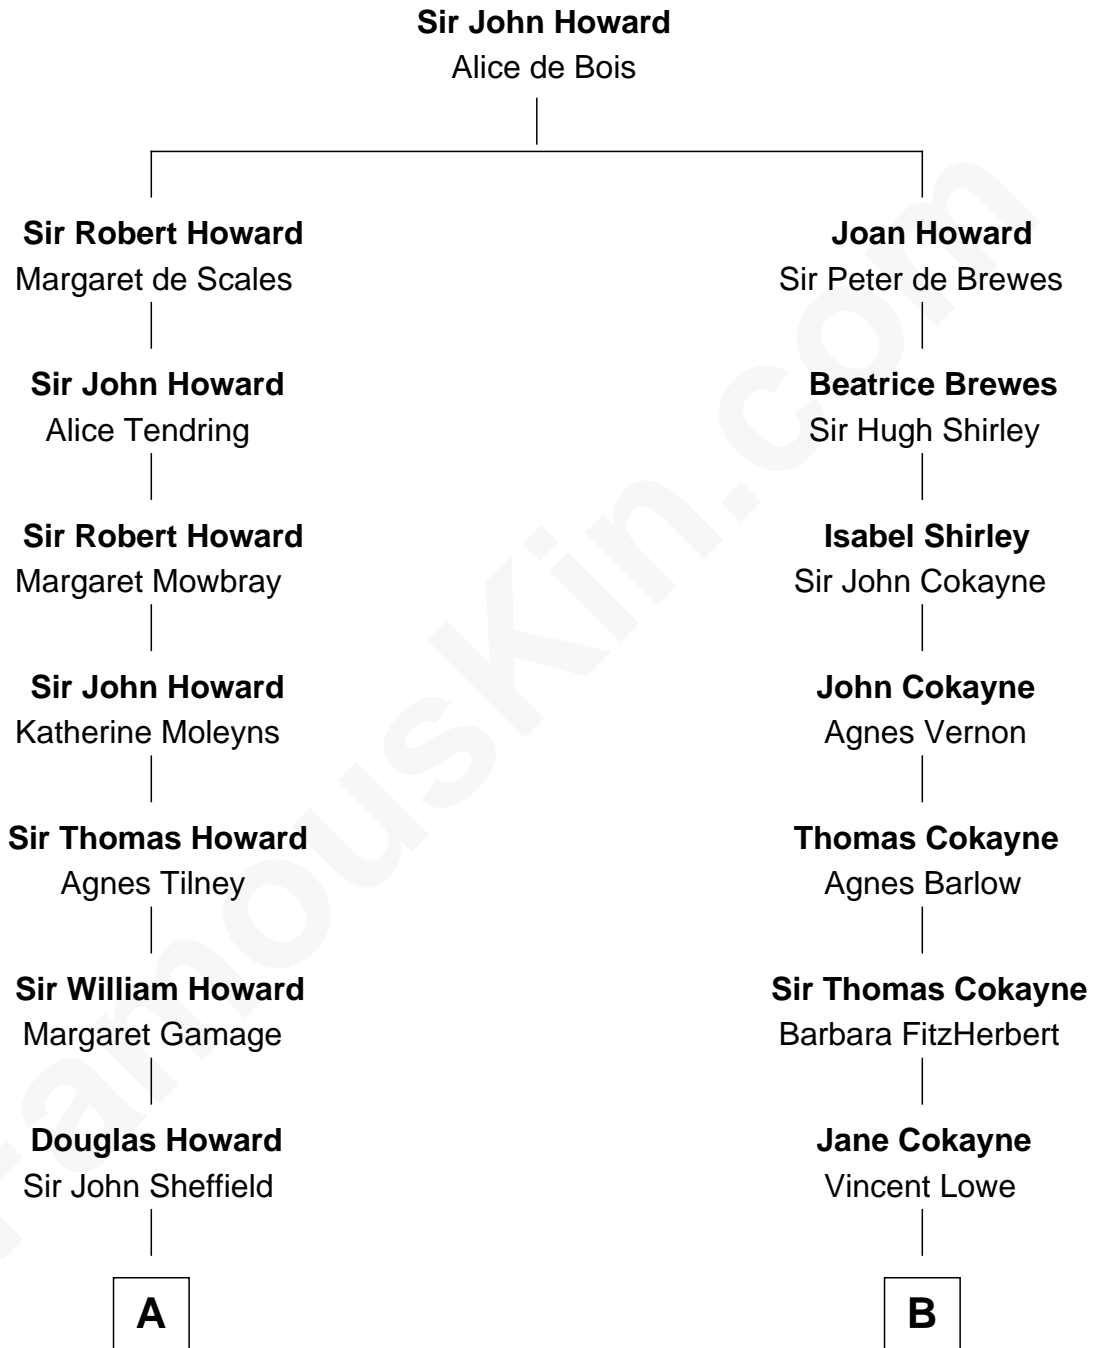

FamousKin.com

Relationship Chart of

Cara Delevingne

Fashion Model and Movie Actress

14th cousin 5 times removed of

Charles Carroll

Signer of the Declaration of Independence

C

—
Jane Armyne Sheffield

Sir Jocelyn Edward Greville Stevens

—
Pandora Anne Stevens

Charles Hamar Delevingne

—
Cara Delevingne

Model and Actress

FamousKin.com