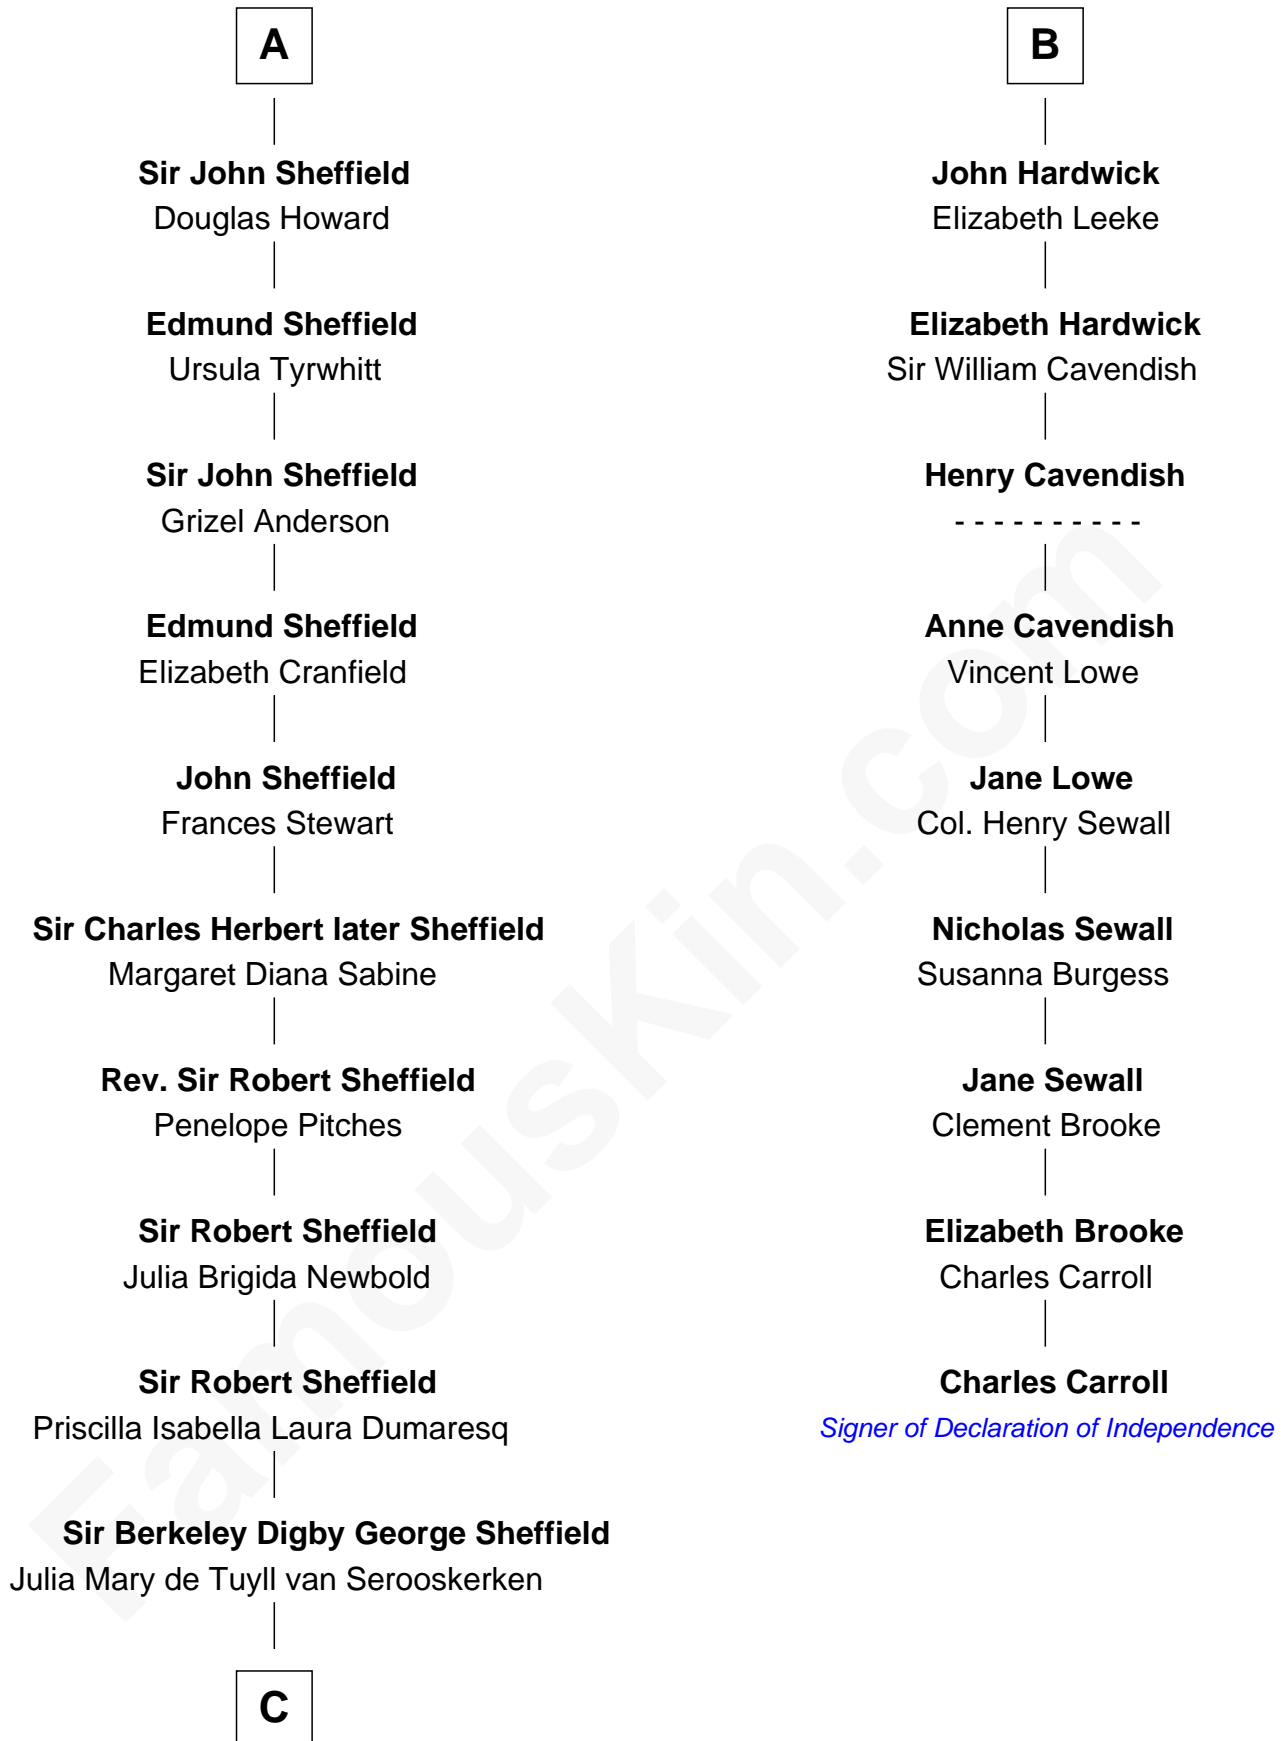

FamousKin.com

Relationship Chart of

Cara Delevingne

Fashion Model and Movie Actress

15th cousin 5 times removed of

Charles Carroll

Signer of the Declaration of Independence

C

John Vincent Sheffield
Anne Margaret Faudel-Phillips

Jane Armyne Sheffield
Sir Jocelyn Edward Greville Stevens

Pandora Anne Stevens
Charles Hamar Delevingne

Cara Delevingne
Model and Actress

FamousKin.com