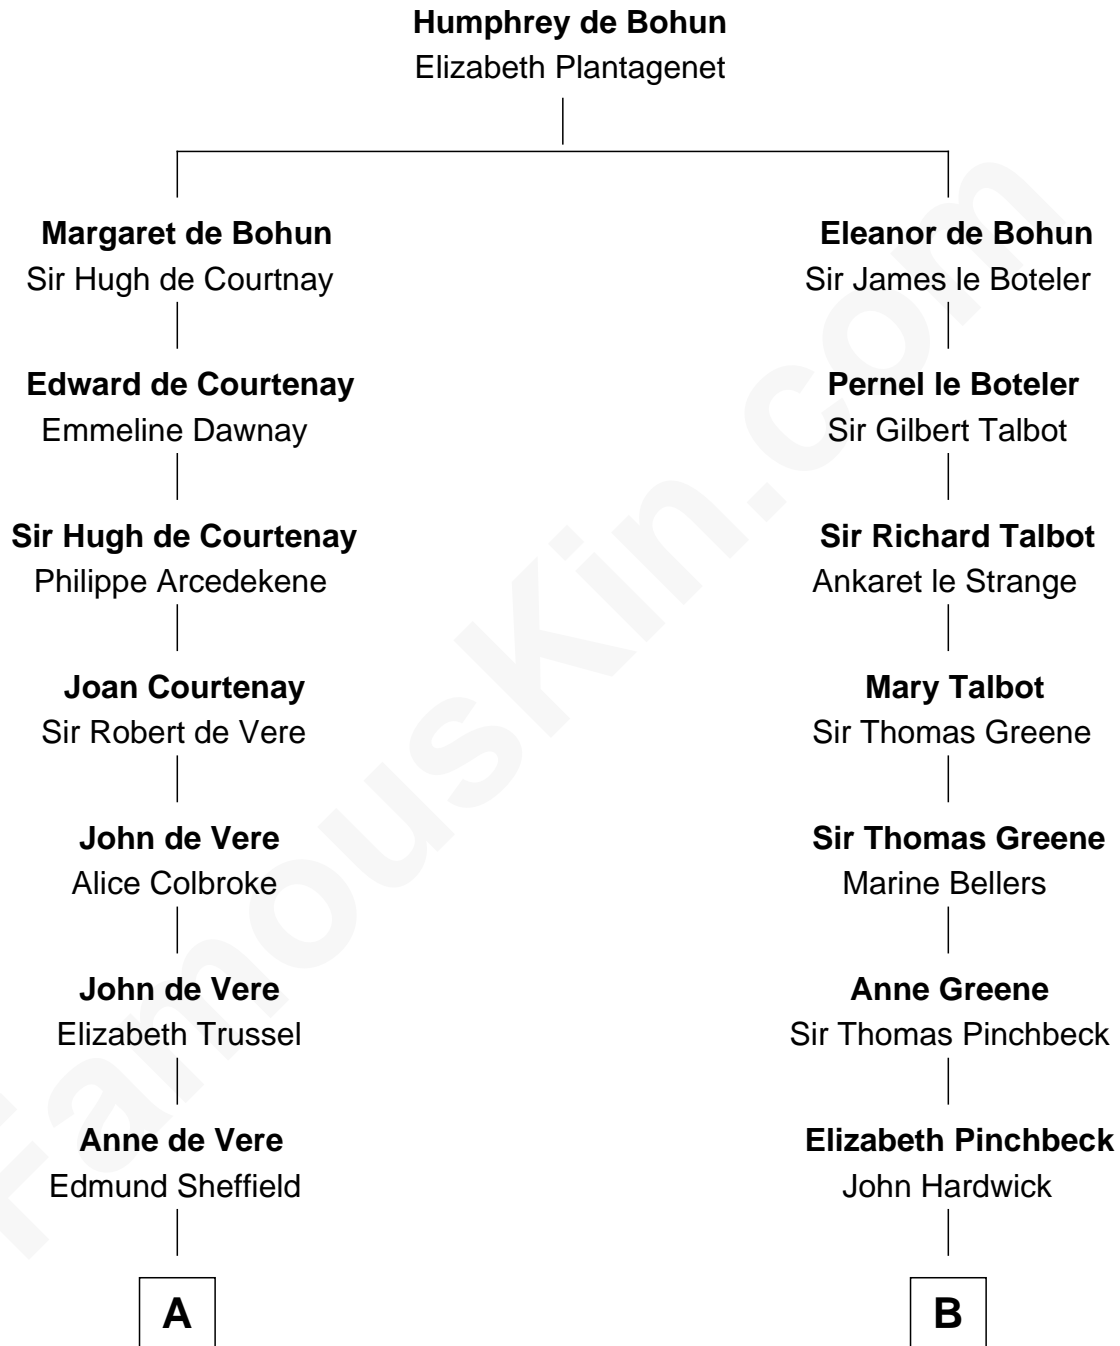

FamousKin.com

Relationship Chart of

Cara Delevingne

Fashion Model and Movie Actress

15th cousin 5 times removed of

Charles Carroll

Signer of the Declaration of Independence

C

John Vincent Sheffield
Anne Margaret Faudel-Phillips

Jane Armyne Sheffield
Sir Jocelyn Edward Greville Stevens

Pandora Anne Stevens
Charles Hamar Delevingne

Cara Delevingne
Model and Actress

FamousKin.com