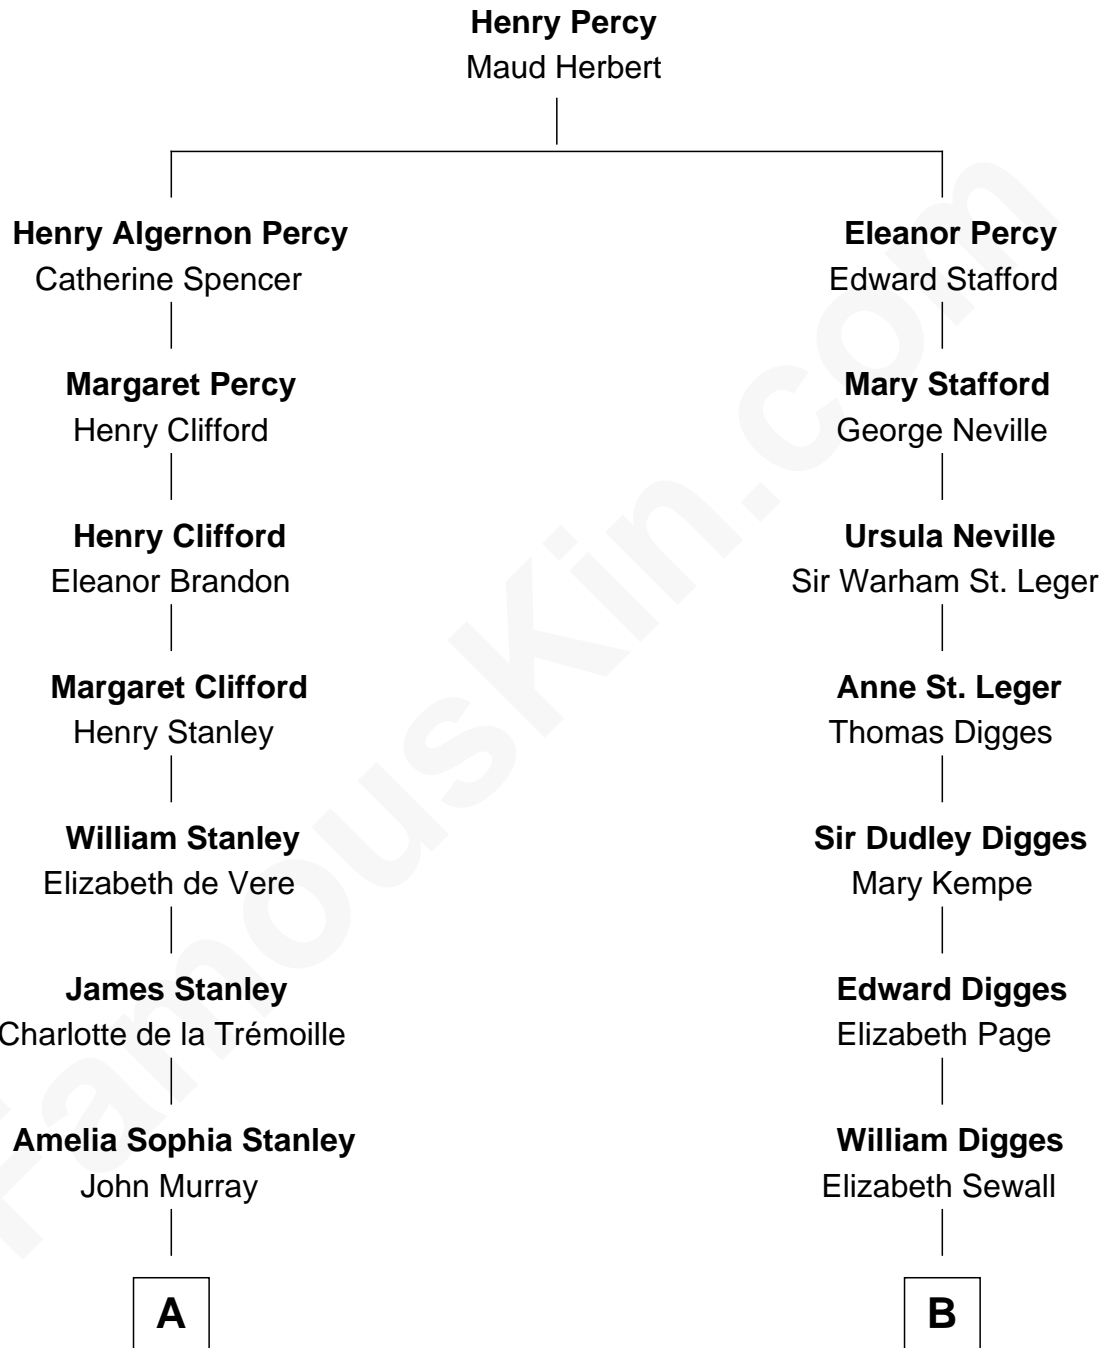

FamousKin.com

Relationship Chart of

Cara Delevingne

Fashion Model and Movie Actress

9th cousin 9 times removed of

Daniel Carroll

Signer of the U.S. Constitution

C

Pandora Anne Stevens
Charles Hamar Delevingne

Cara Delevingne
Model and Actress

FamousKin.com