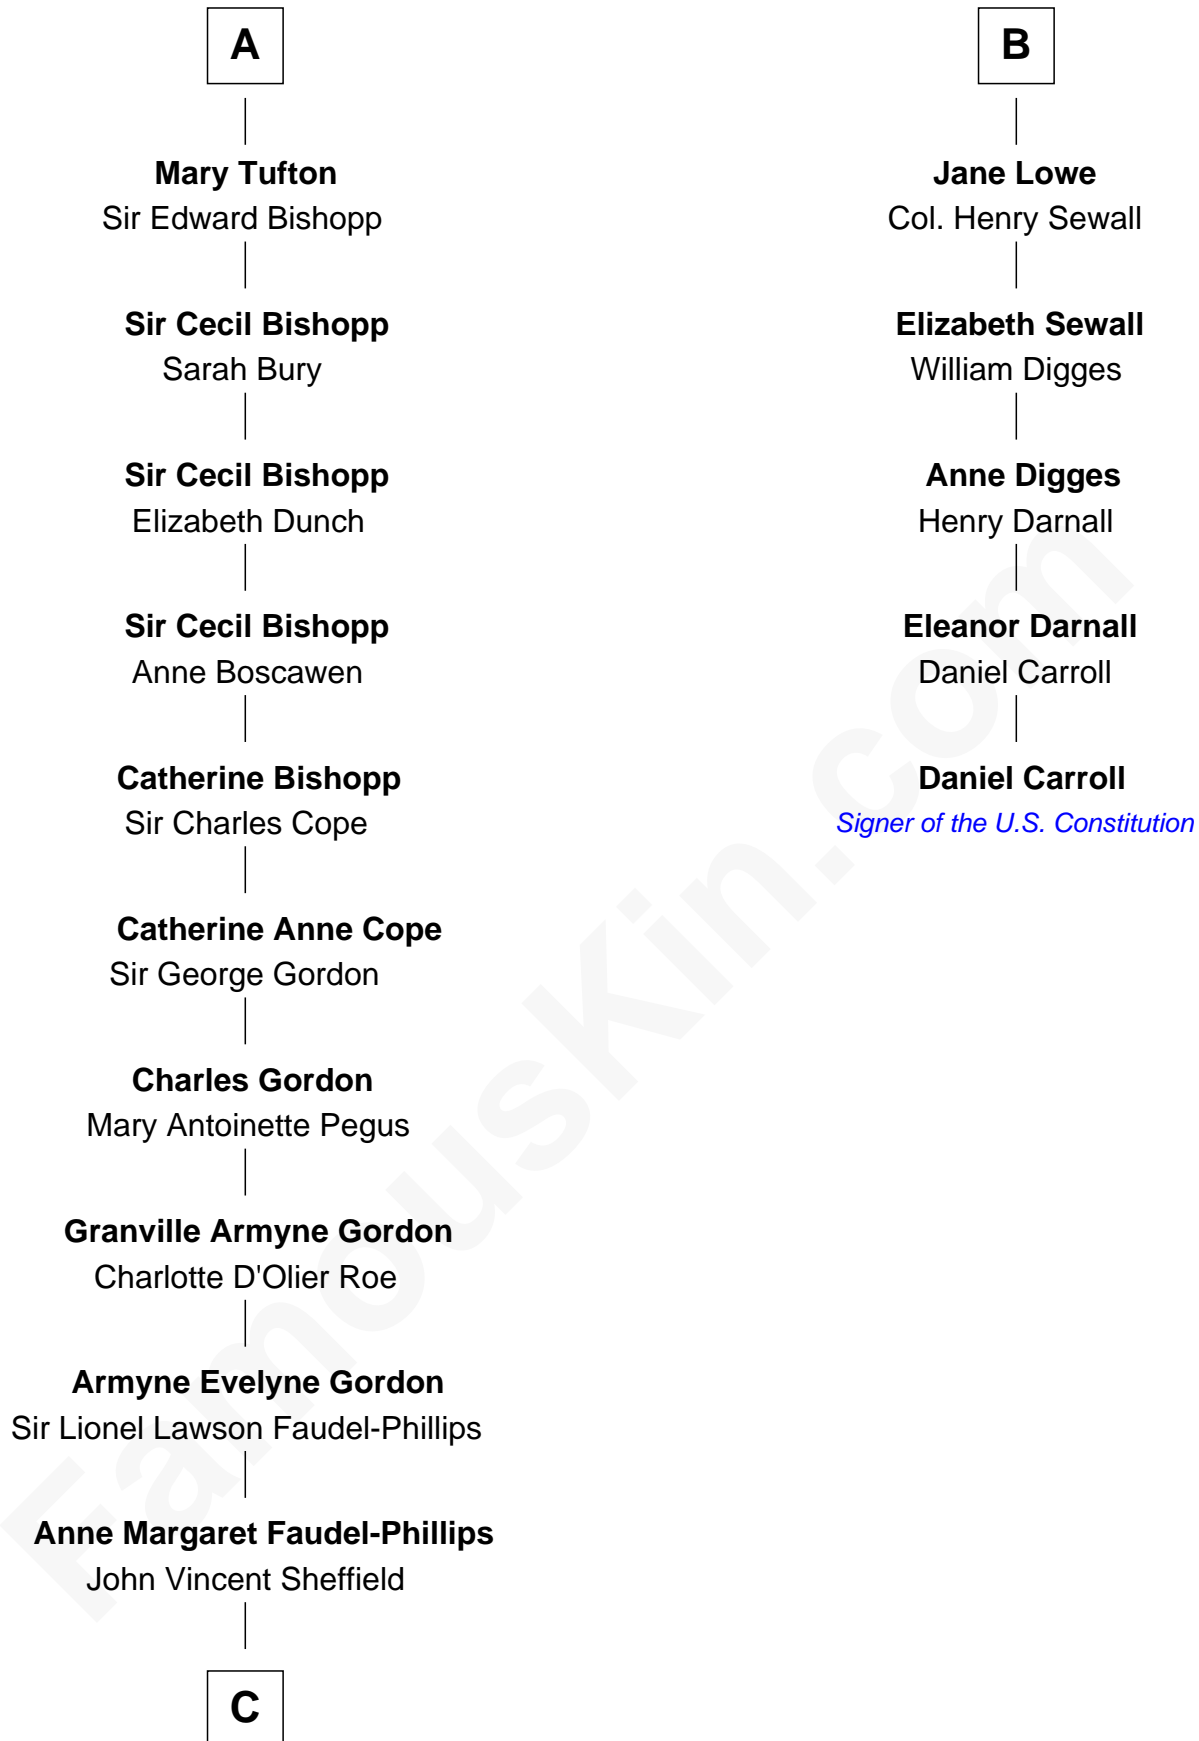

FamousKin.com

Relationship Chart of

Cara Delevingne

Fashion Model and Movie Actress

11th cousin 8 times removed of

Daniel Carroll

Signer of the U.S. Constitution

C

—
Jane Armyne Sheffield

Sir Jocelyn Edward Greville Stevens

—
Pandora Anne Stevens

Charles Hamar Delevingne

—
Cara Delevingne

Model and Actress

FamousKin.com