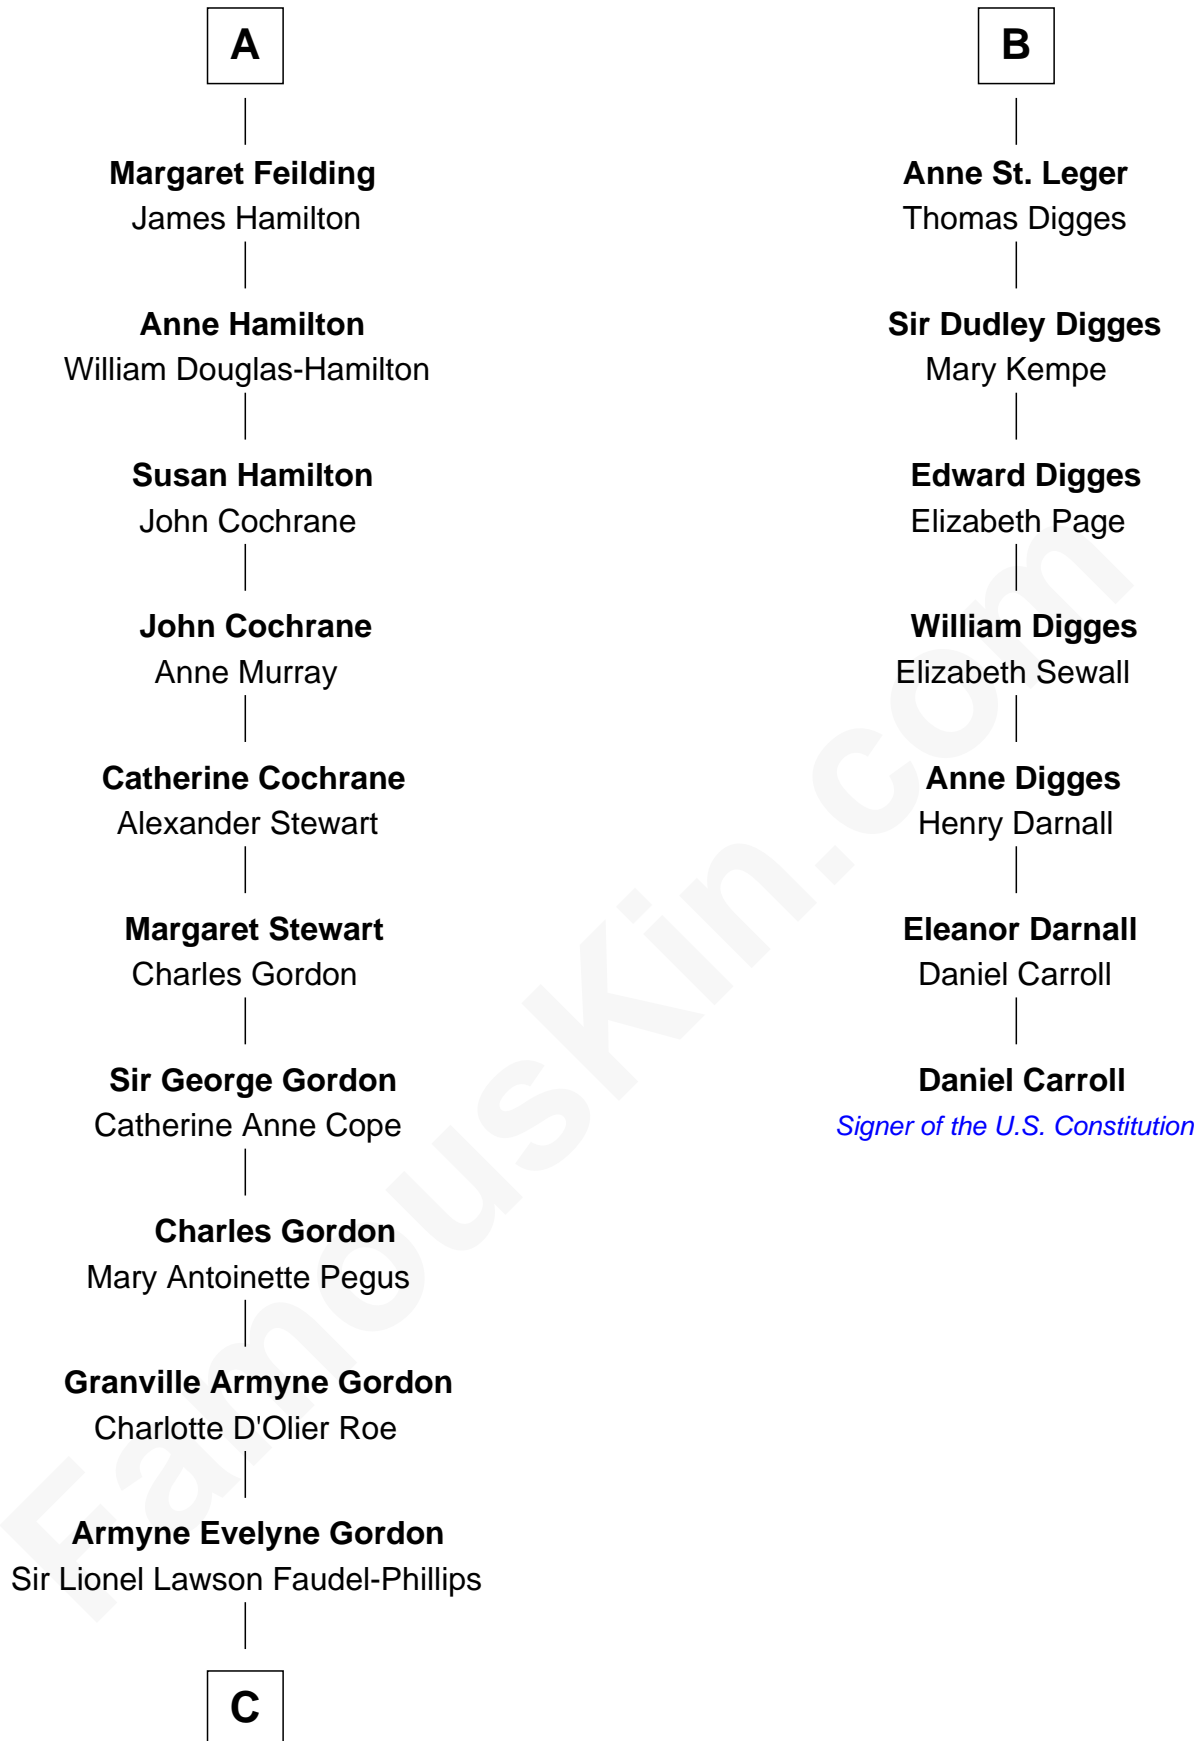

FamousKin.com

Relationship Chart of

Cara Delevingne

Fashion Model and Movie Actress

13th cousin 7 times removed of

Daniel Carroll

Signer of the U.S. Constitution

C

Anne Margaret Faudel-Phillips

John Vincent Sheffield

Jane Armyne Sheffield

Sir Jocelyn Edward Greville Stevens

Pandora Anne Stevens

Charles Hamar Delevingne

Cara Delevingne

Model and Actress