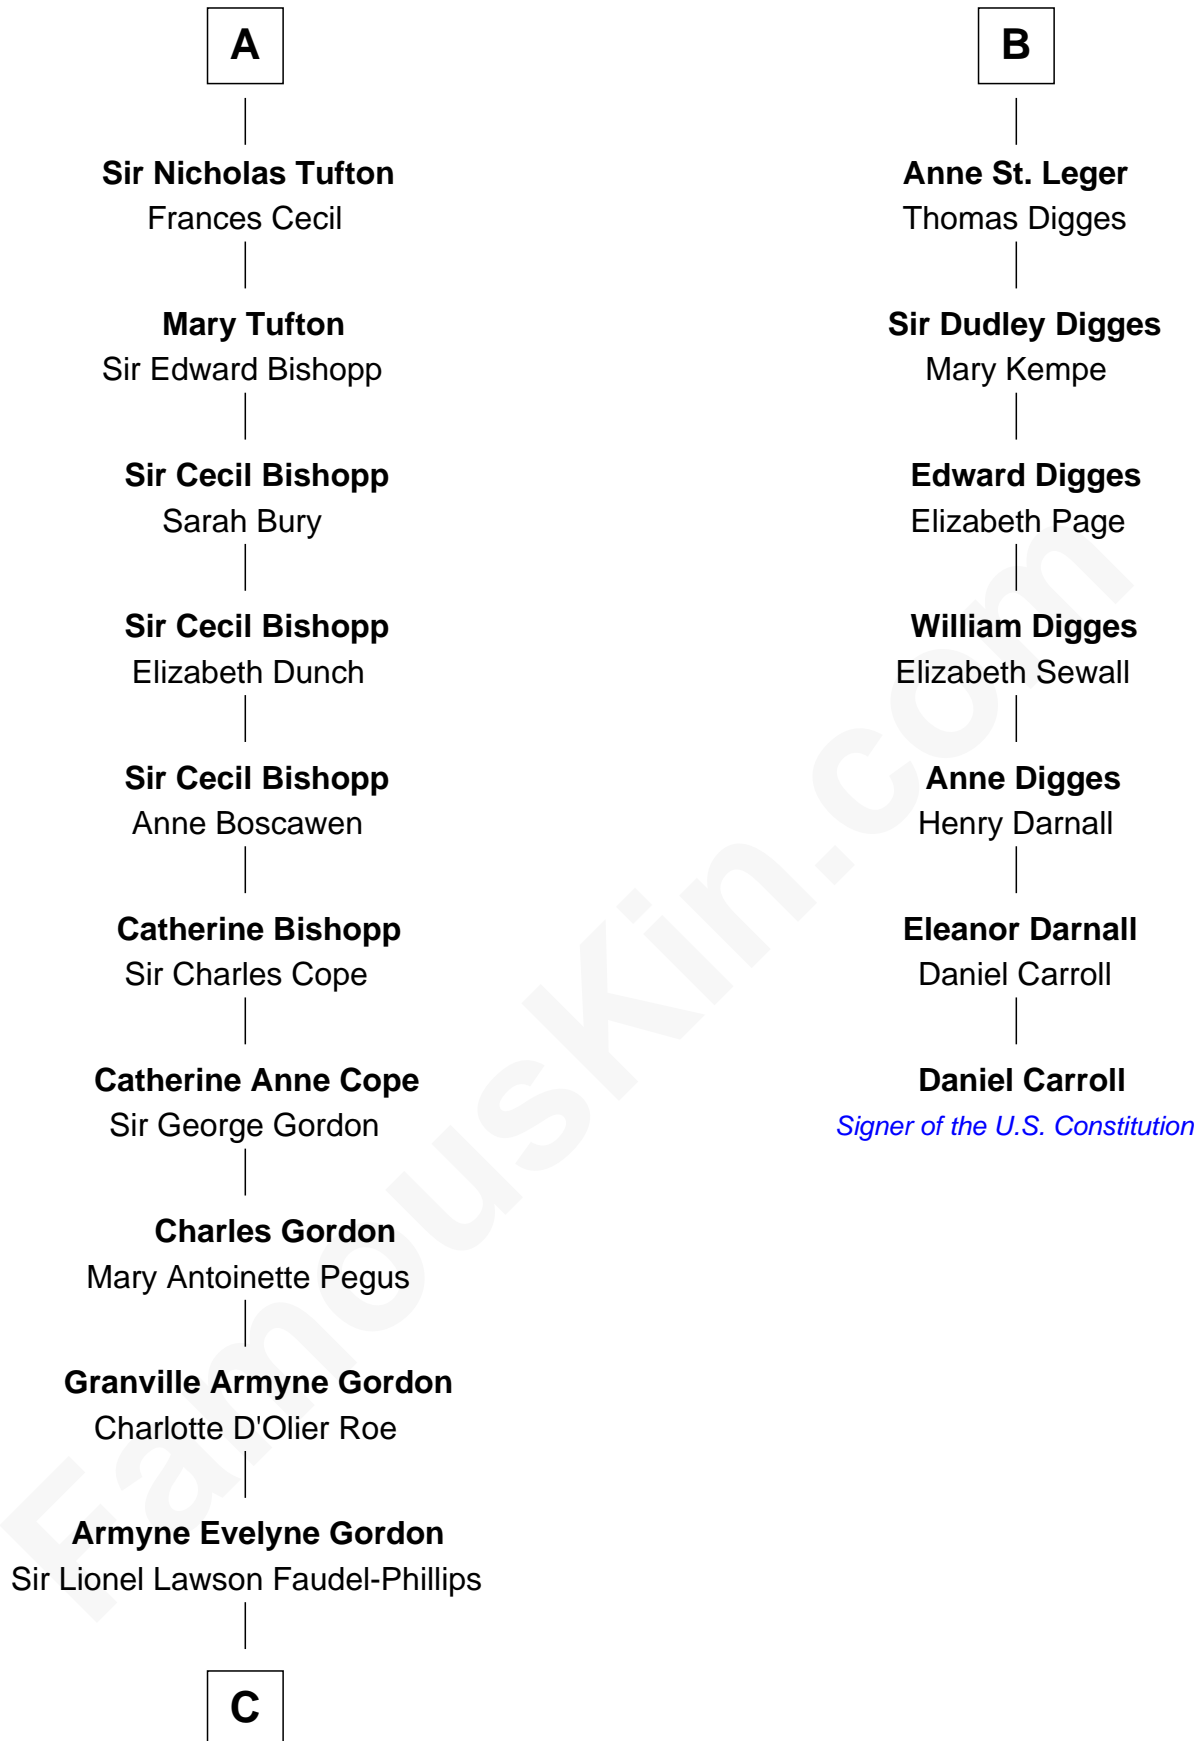

## Relationship Chart of

### Cara Delevingne

*Fashion Model and Movie Actress*

13th cousin 7 times removed of

### Daniel Carroll

*Signer of the U.S. Constitution*

**C**

**Anne Margaret Faudel-Phillips**

John Vincent Sheffield

**Jane Armyne Sheffield**

Sir Jocelyn Edward Greville Stevens

**Pandora Anne Stevens**