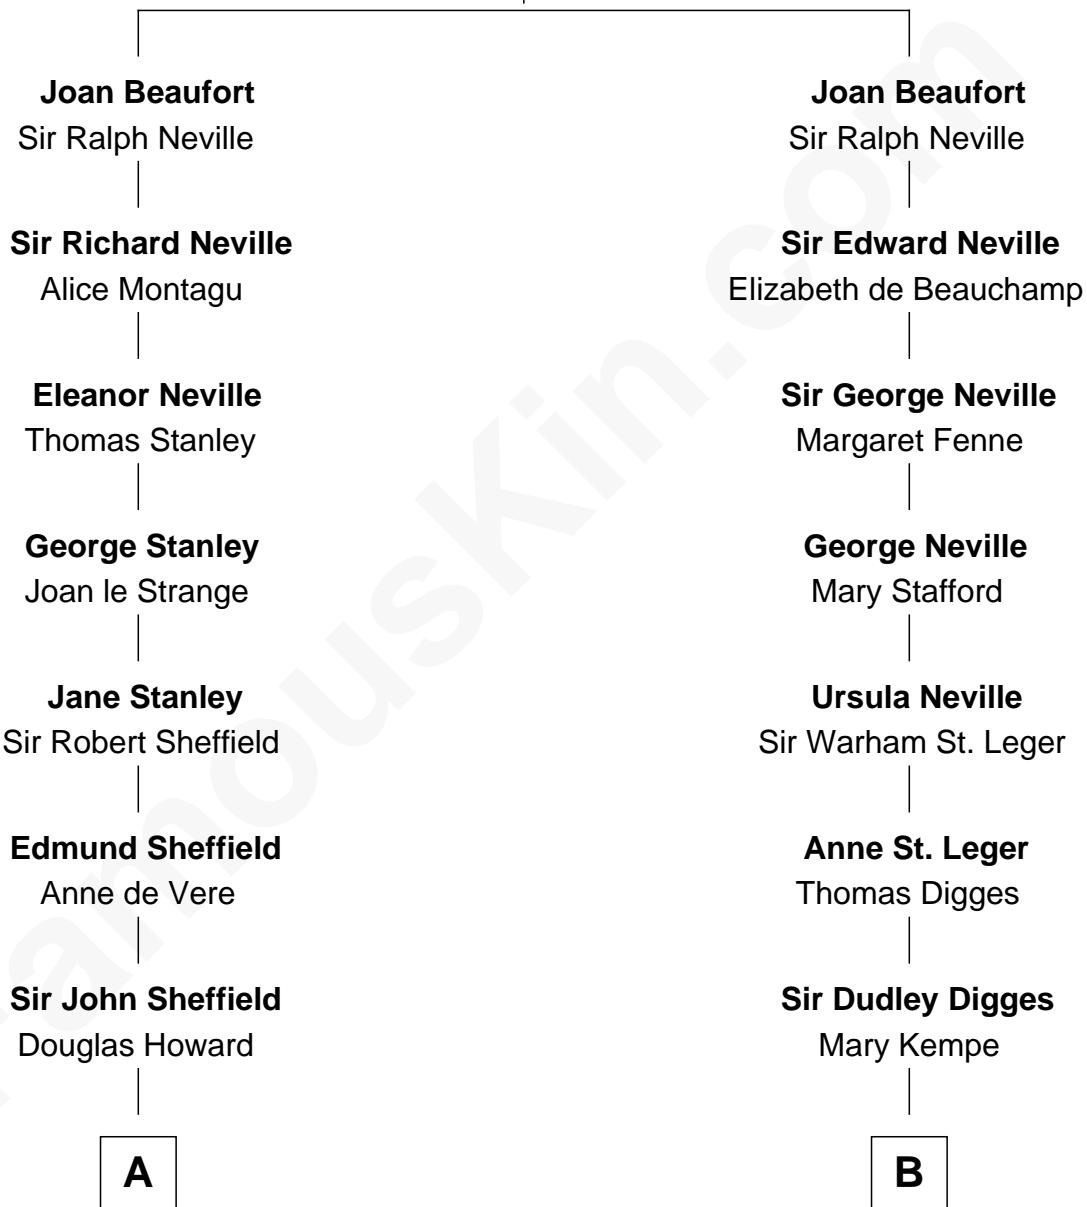

FamousKin.com

Relationship Chart of

Cara Delevingne

Fashion Model and Movie Actress

11th cousin 8 times removed of

Daniel Carroll

Signer of the U.S. Constitution

John of Gaunt
Katherine Roet

C

—
Jane Armyne Sheffield

Sir Jocelyn Edward Greville Stevens

—
Pandora Anne Stevens

Charles Hamar Delevingne

—
Cara Delevingne

Model and Actress

FamousKin.com