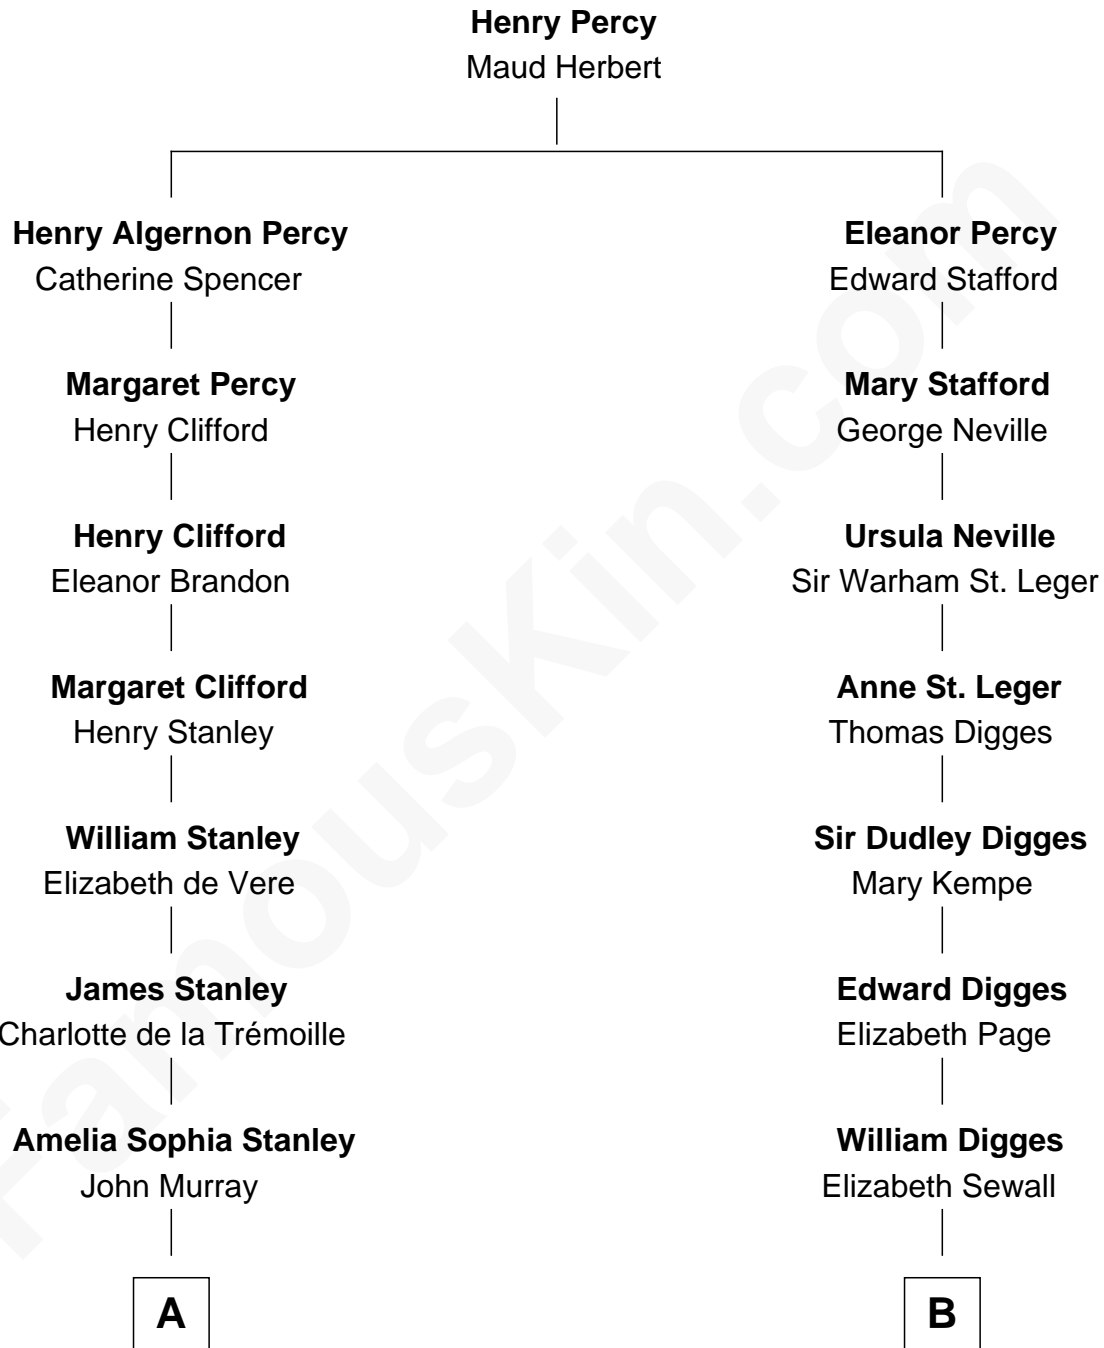

FamousKin.com

Relationship Chart of

Cara Delevingne

Fashion Model and Movie Actress

9th cousin 9 times removed of

John Carroll

Founder of Georgetown University

C

Pandora Anne Stevens
Charles Hamar Delevingne

Cara Delevingne
Model and Actress

FamousKin.com