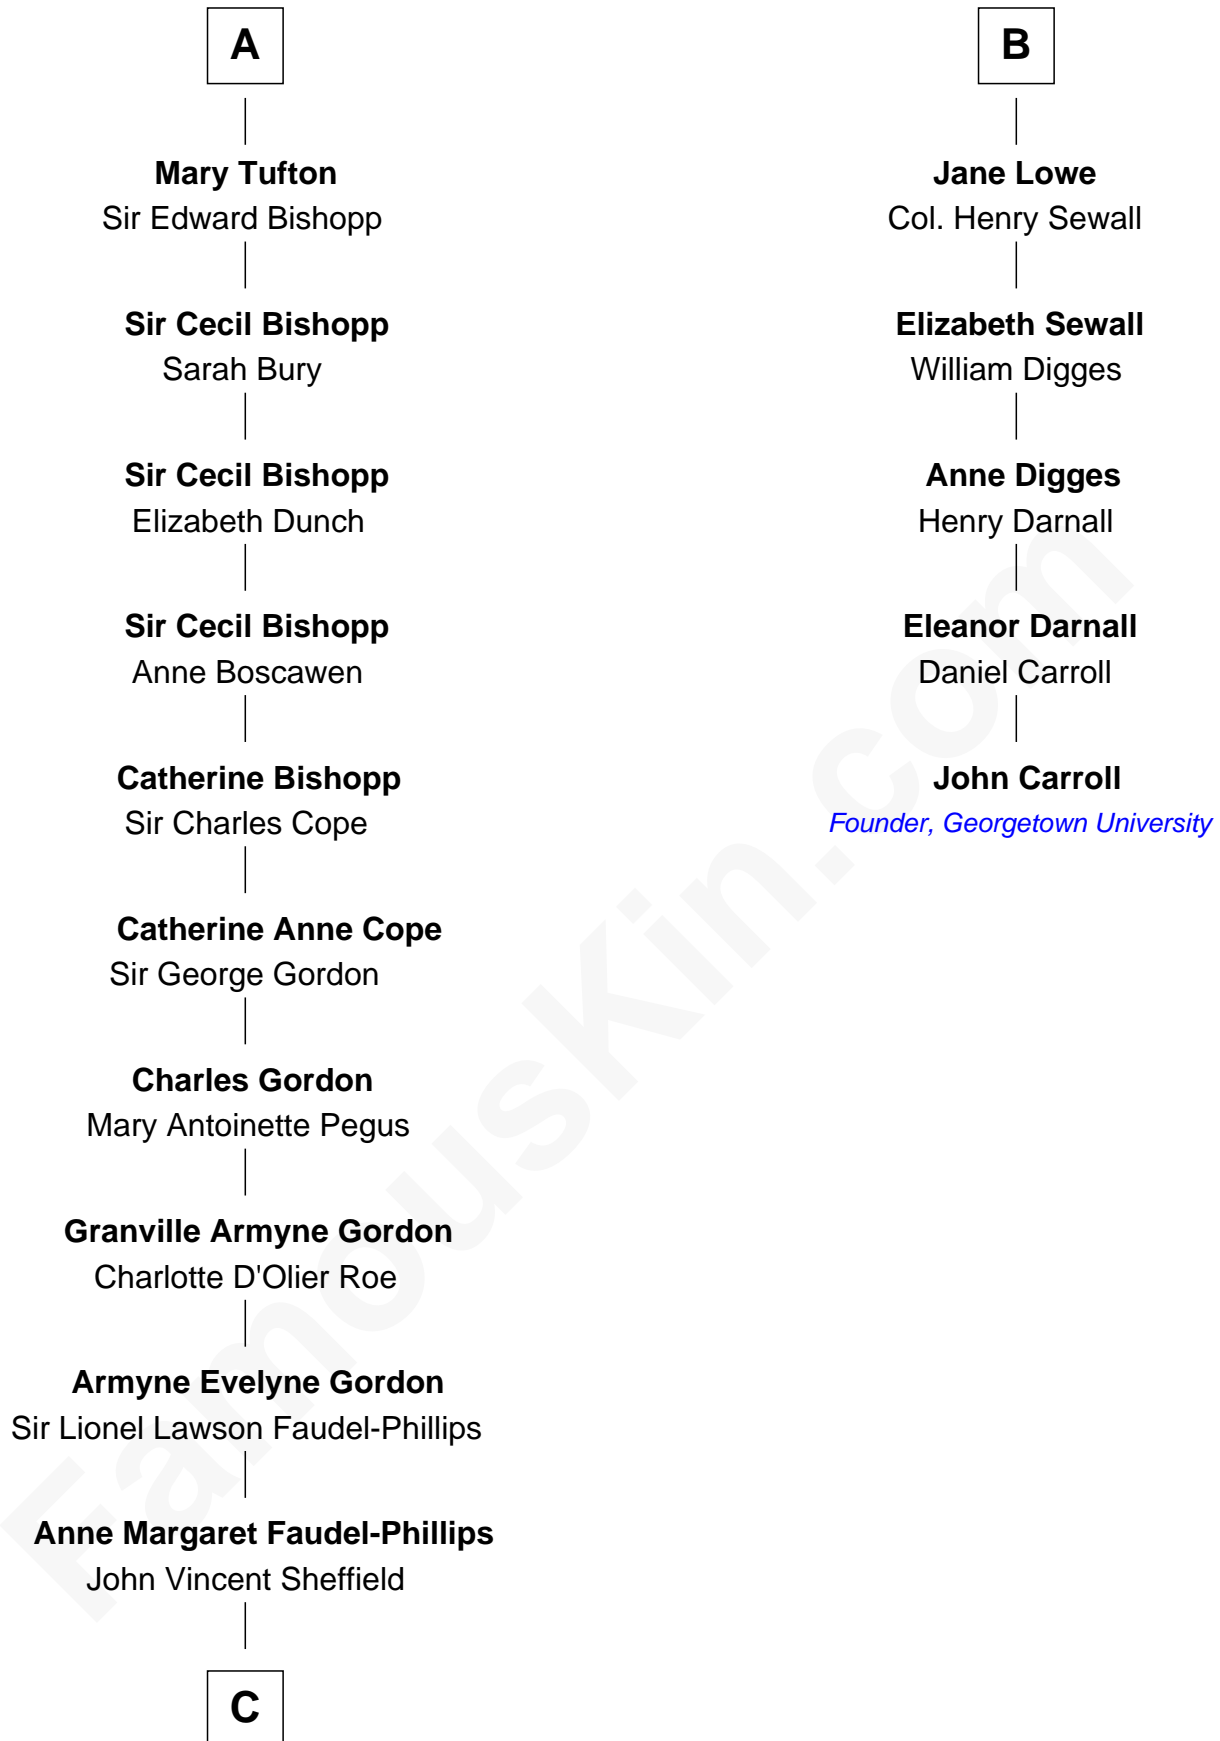

FamousKin.com

Relationship Chart of

Cara Delevingne

Fashion Model and Movie Actress

11th cousin 8 times removed of

John Carroll

Founder of Georgetown University

Sir Thomas Aylesbury
Katherine Pabenham

Eleanor Aylesbury
Sir Humphrey Stafford

Humphrey Stafford
Katherine Fray

Anne Stafford
Sir Richard Neville

John Neville
Dorothy de Vere

John Neville
Lucy Somerset

Dorothy Neville
Sir Thomas Cecil

Frances Cecil
Sir Nicholas Tufton

A

Isabel Aylesbury
Sir Thomas Chaworth

Katherine Chaworth
William Leeke

Thomas Leeke
Margaret Foxe

Elizabeth Leeke
John Hardwick

Elizabeth Hardwick
Sir William Cavendish

Henry Cavendish

Anne Cavendish
Vincent Lowe

B

C

—
Jane Armyne Sheffield

Sir Jocelyn Edward Greville Stevens

—
Pandora Anne Stevens

Charles Hamar Delevingne

—
Cara Delevingne

Model and Actress