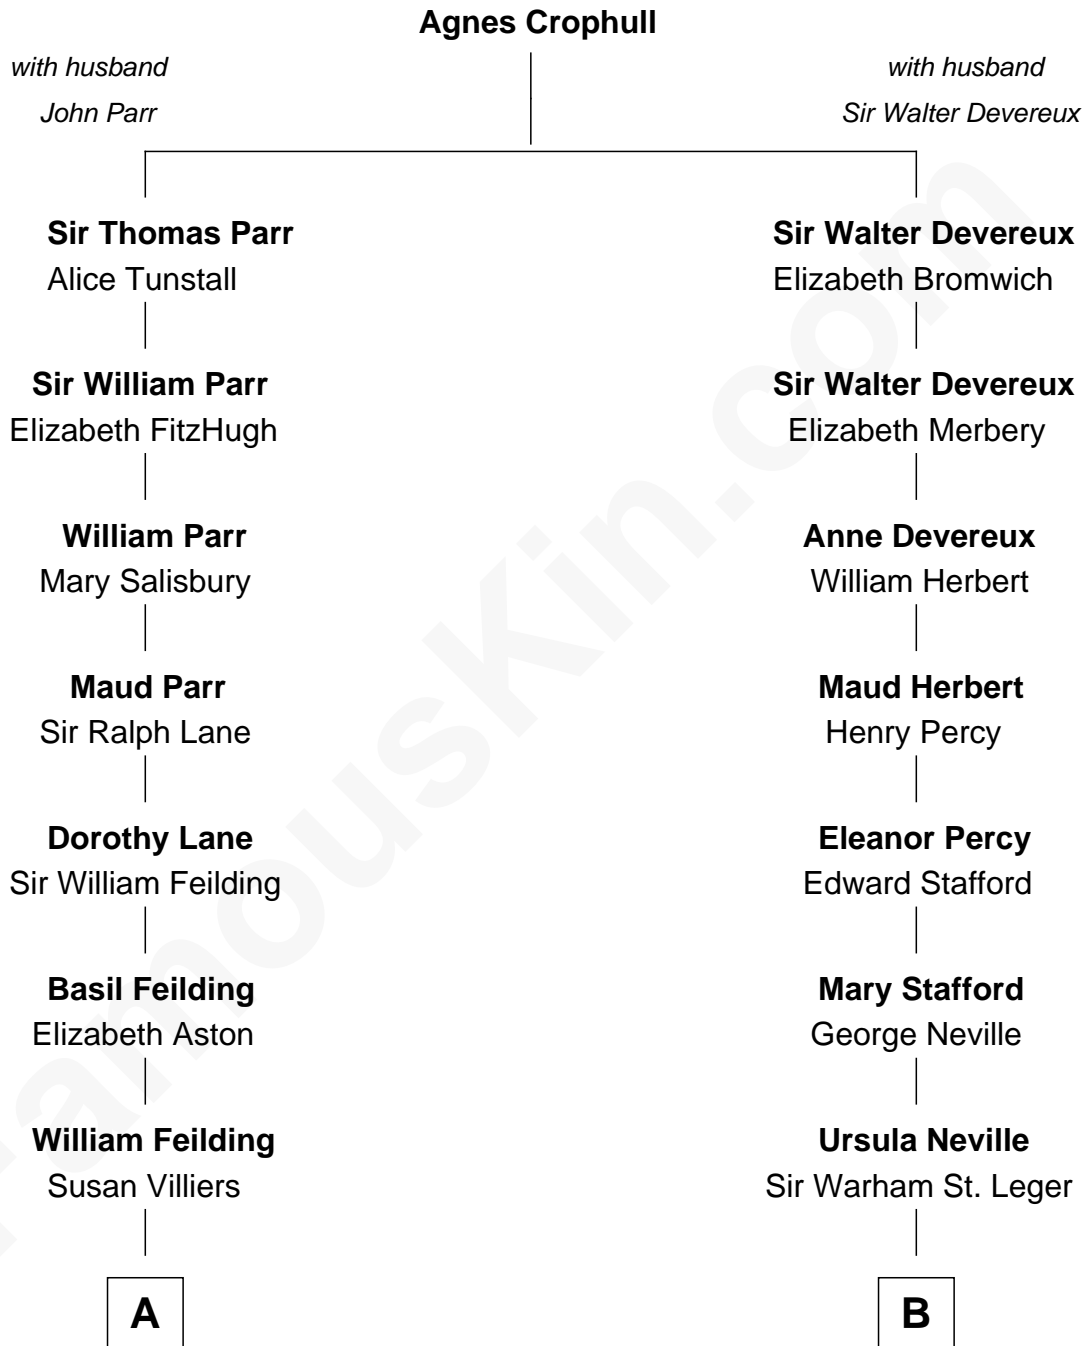

FamousKin.com

Relationship Chart of

Cara Delevingne

Fashion Model and Movie Actress

13th cousin 7 times removed of

John Carroll

Founder of Georgetown University