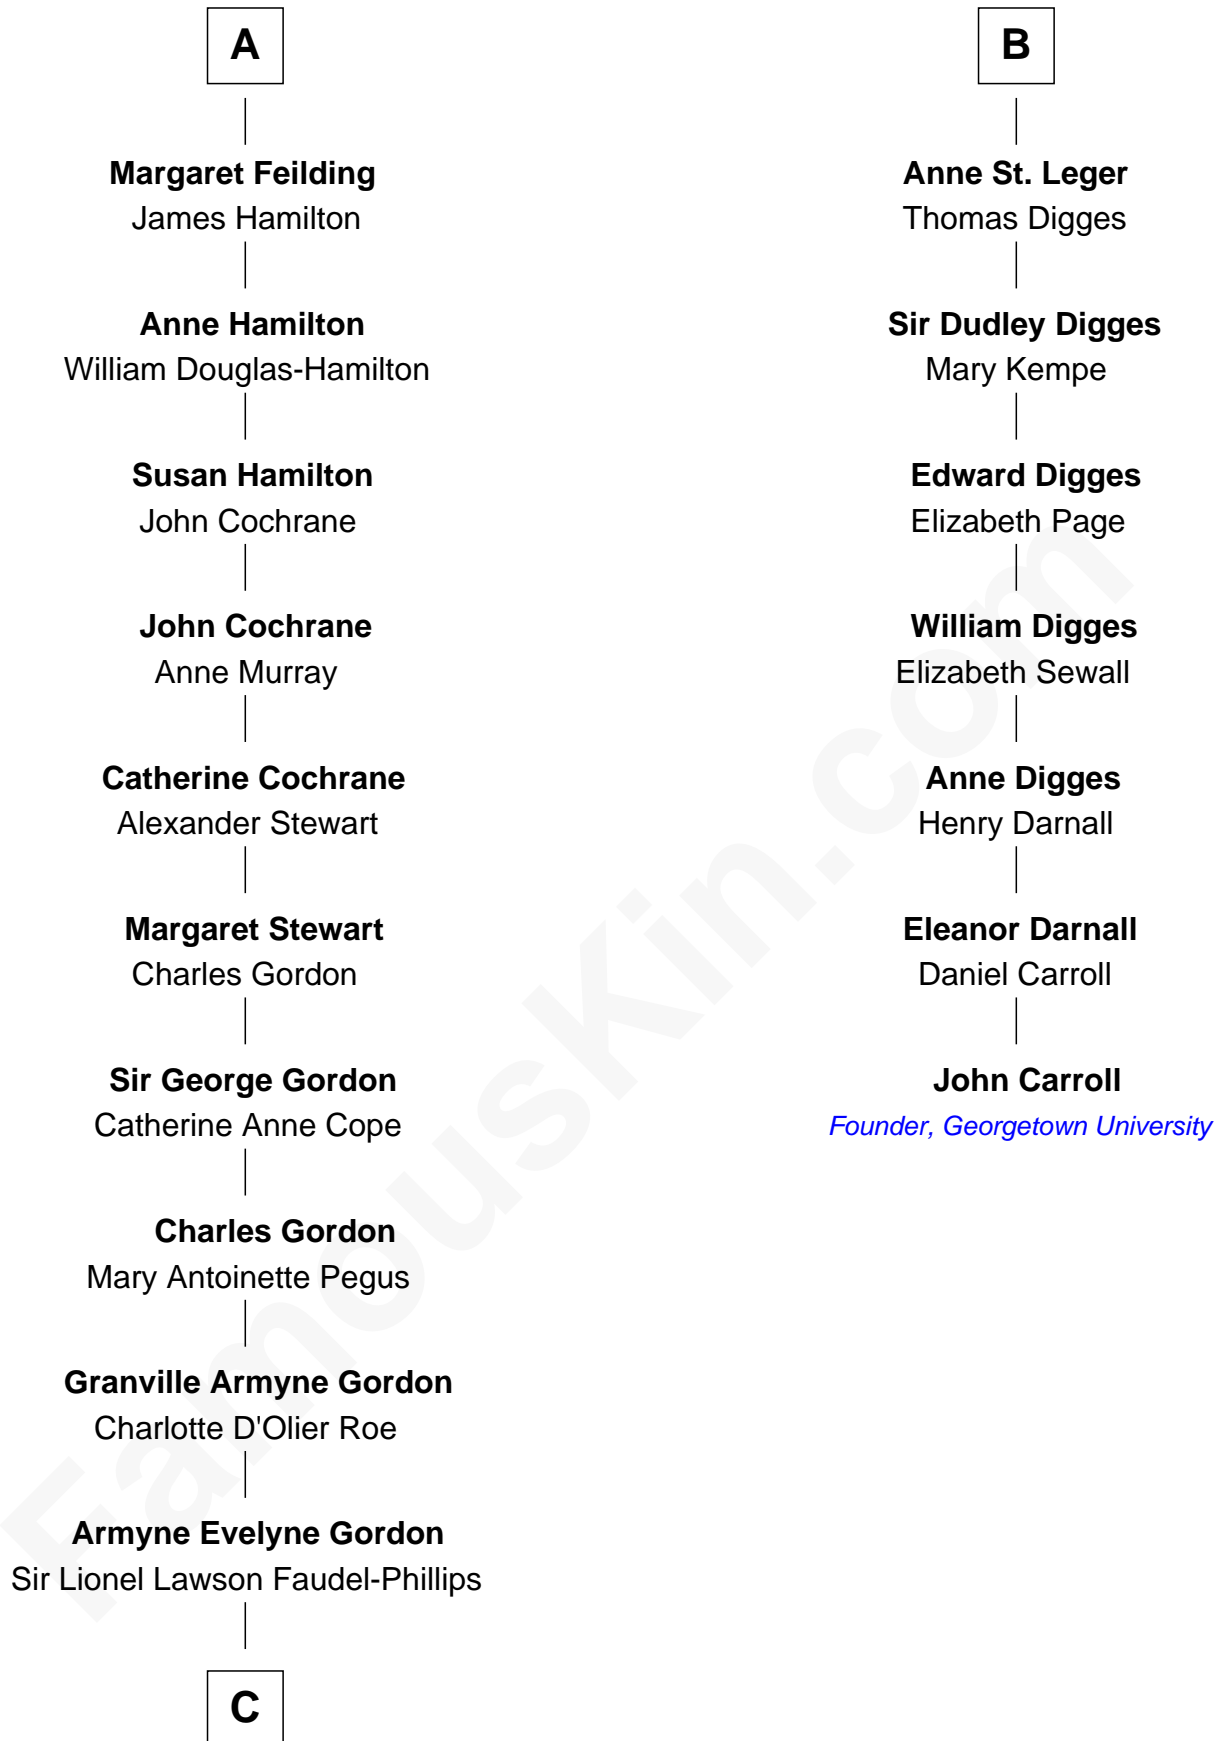

## Relationship Chart of

### Cara Delevingne

*Fashion Model and Movie Actress*

**13th cousin 7 times removed of**

### John Carroll

*Founder of Georgetown University*

**C**

**Anne Margaret Faudel-Phillips**

John Vincent Sheffield

**Jane Armyne Sheffield**

Sir Jocelyn Edward Greville Stevens

**Pandora Anne Stevens**