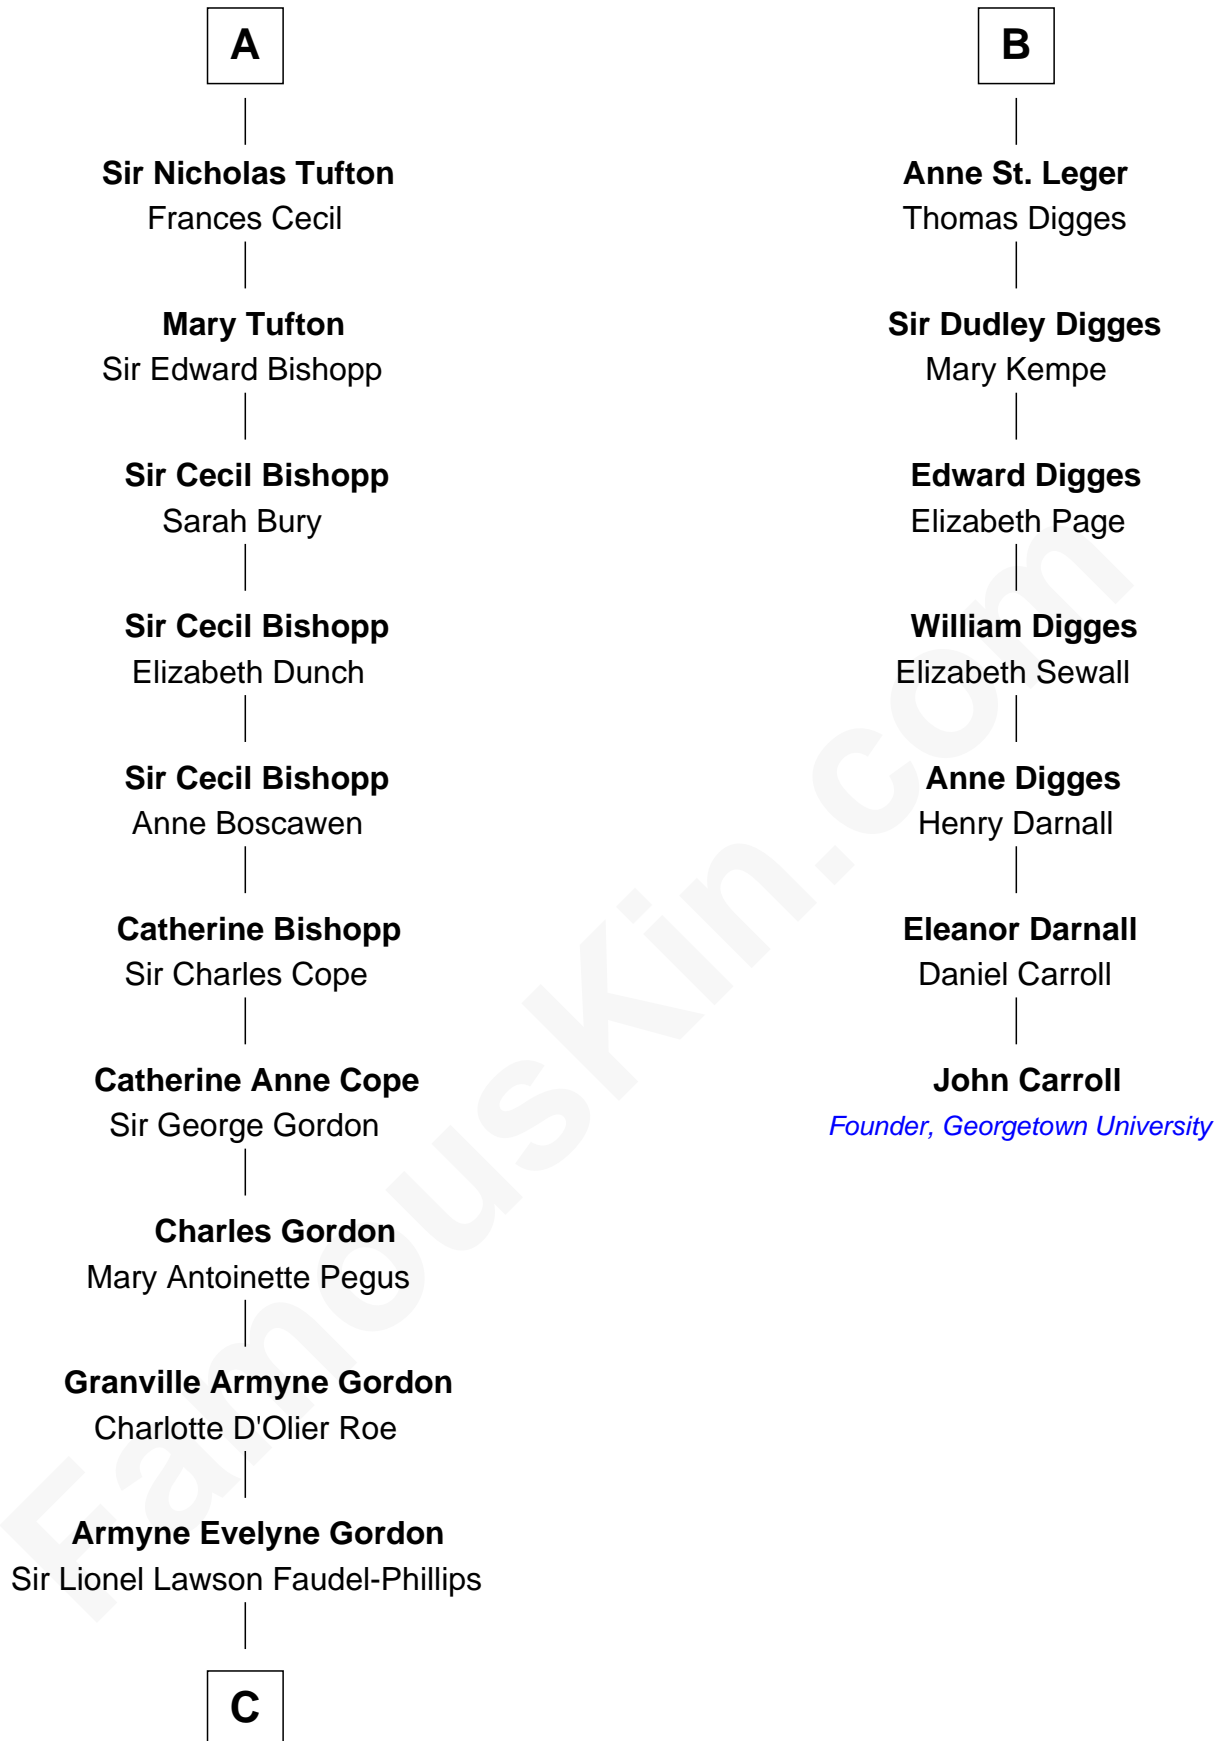

FamousKin.com

Relationship Chart of

Cara Delevingne

Fashion Model and Movie Actress

13th cousin 7 times removed of

John Carroll

Founder of Georgetown University

C

Anne Margaret Faudel-Phillips

John Vincent Sheffield

Jane Armyne Sheffield

Sir Jocelyn Edward Greville Stevens

Pandora Anne Stevens

Charles Hamar Delevingne

Cara Delevingne

Model and Actress