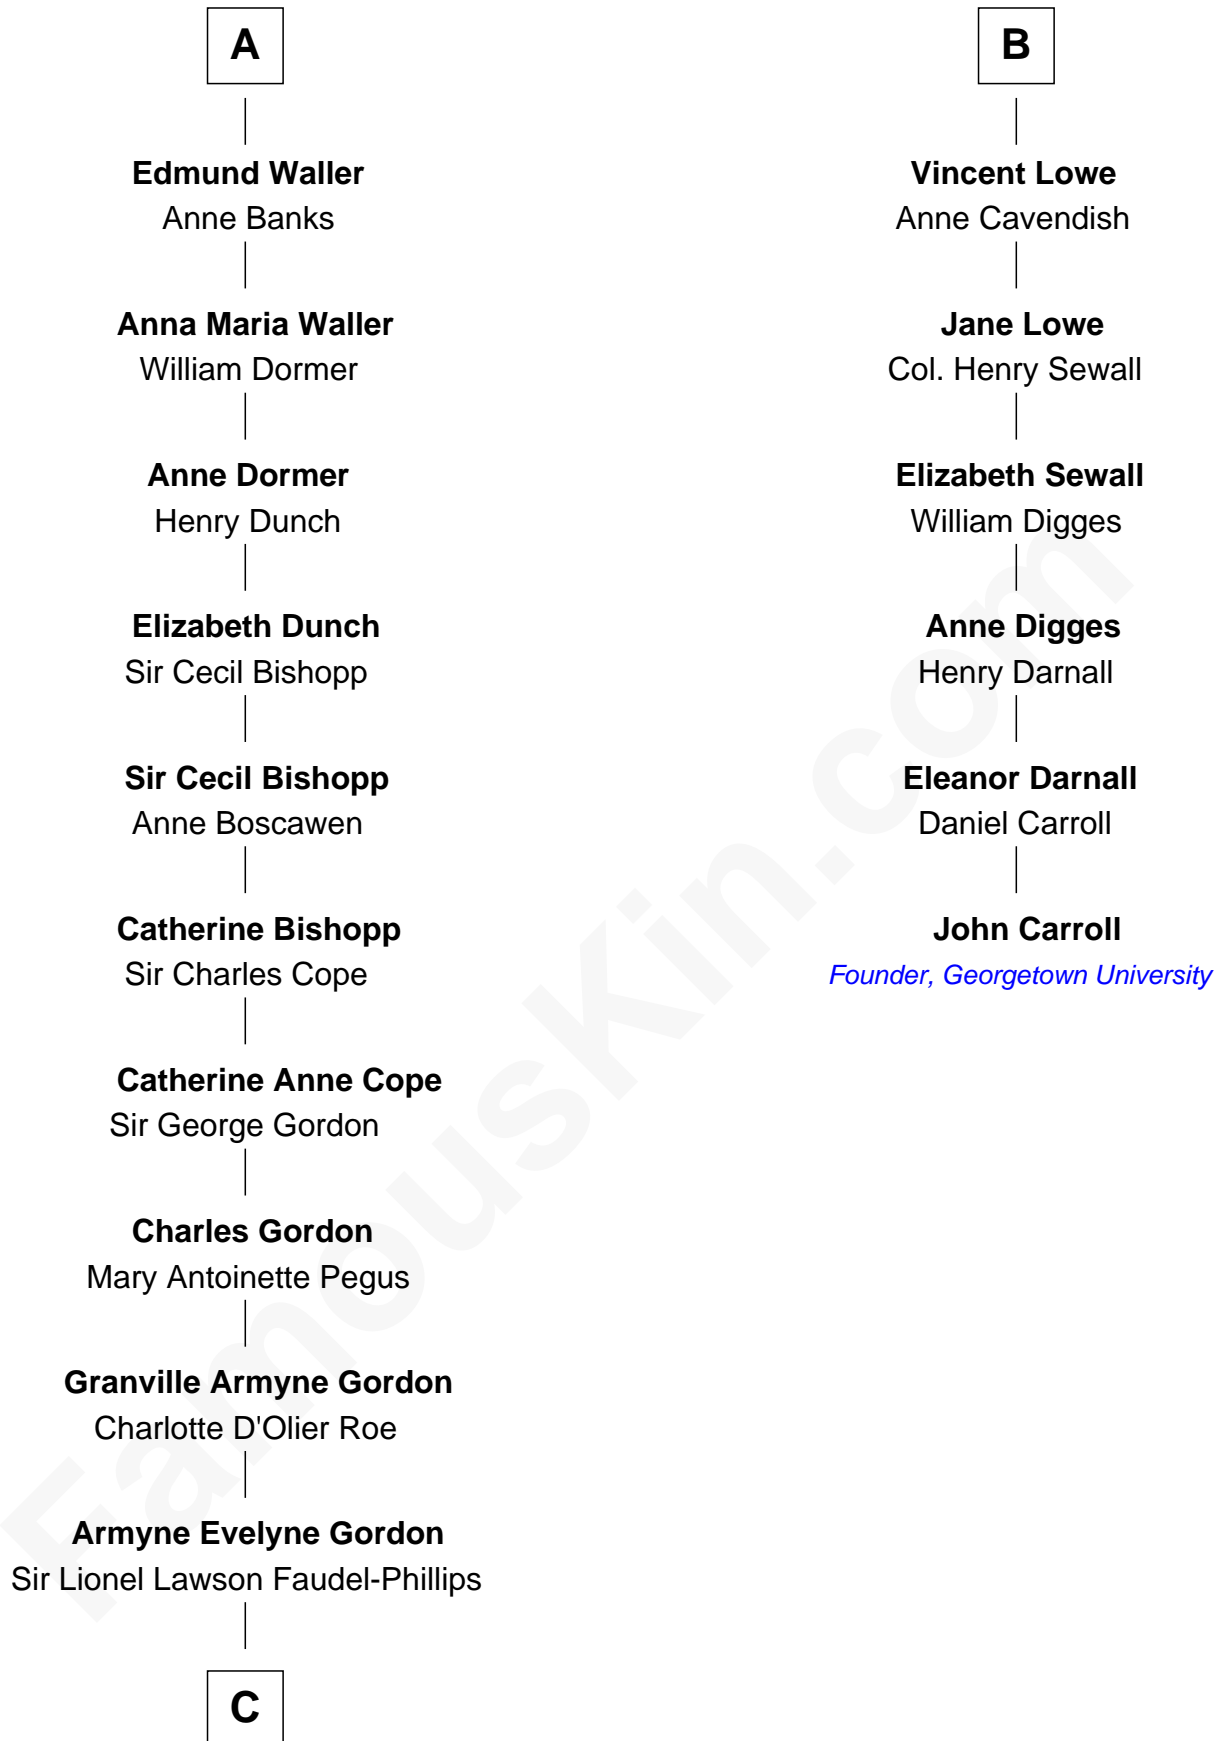

FamousKin.com

Relationship Chart of

Cara Delevingne

Fashion Model and Movie Actress

12th cousin 8 times removed of

John Carroll

Founder of Georgetown University

C

Anne Margaret Faudel-Phillips

John Vincent Sheffield

Jane Armyne Sheffield

Sir Jocelyn Edward Greville Stevens

Pandora Anne Stevens

Charles Hamar Delevingne

Cara Delevingne

Model and Actress