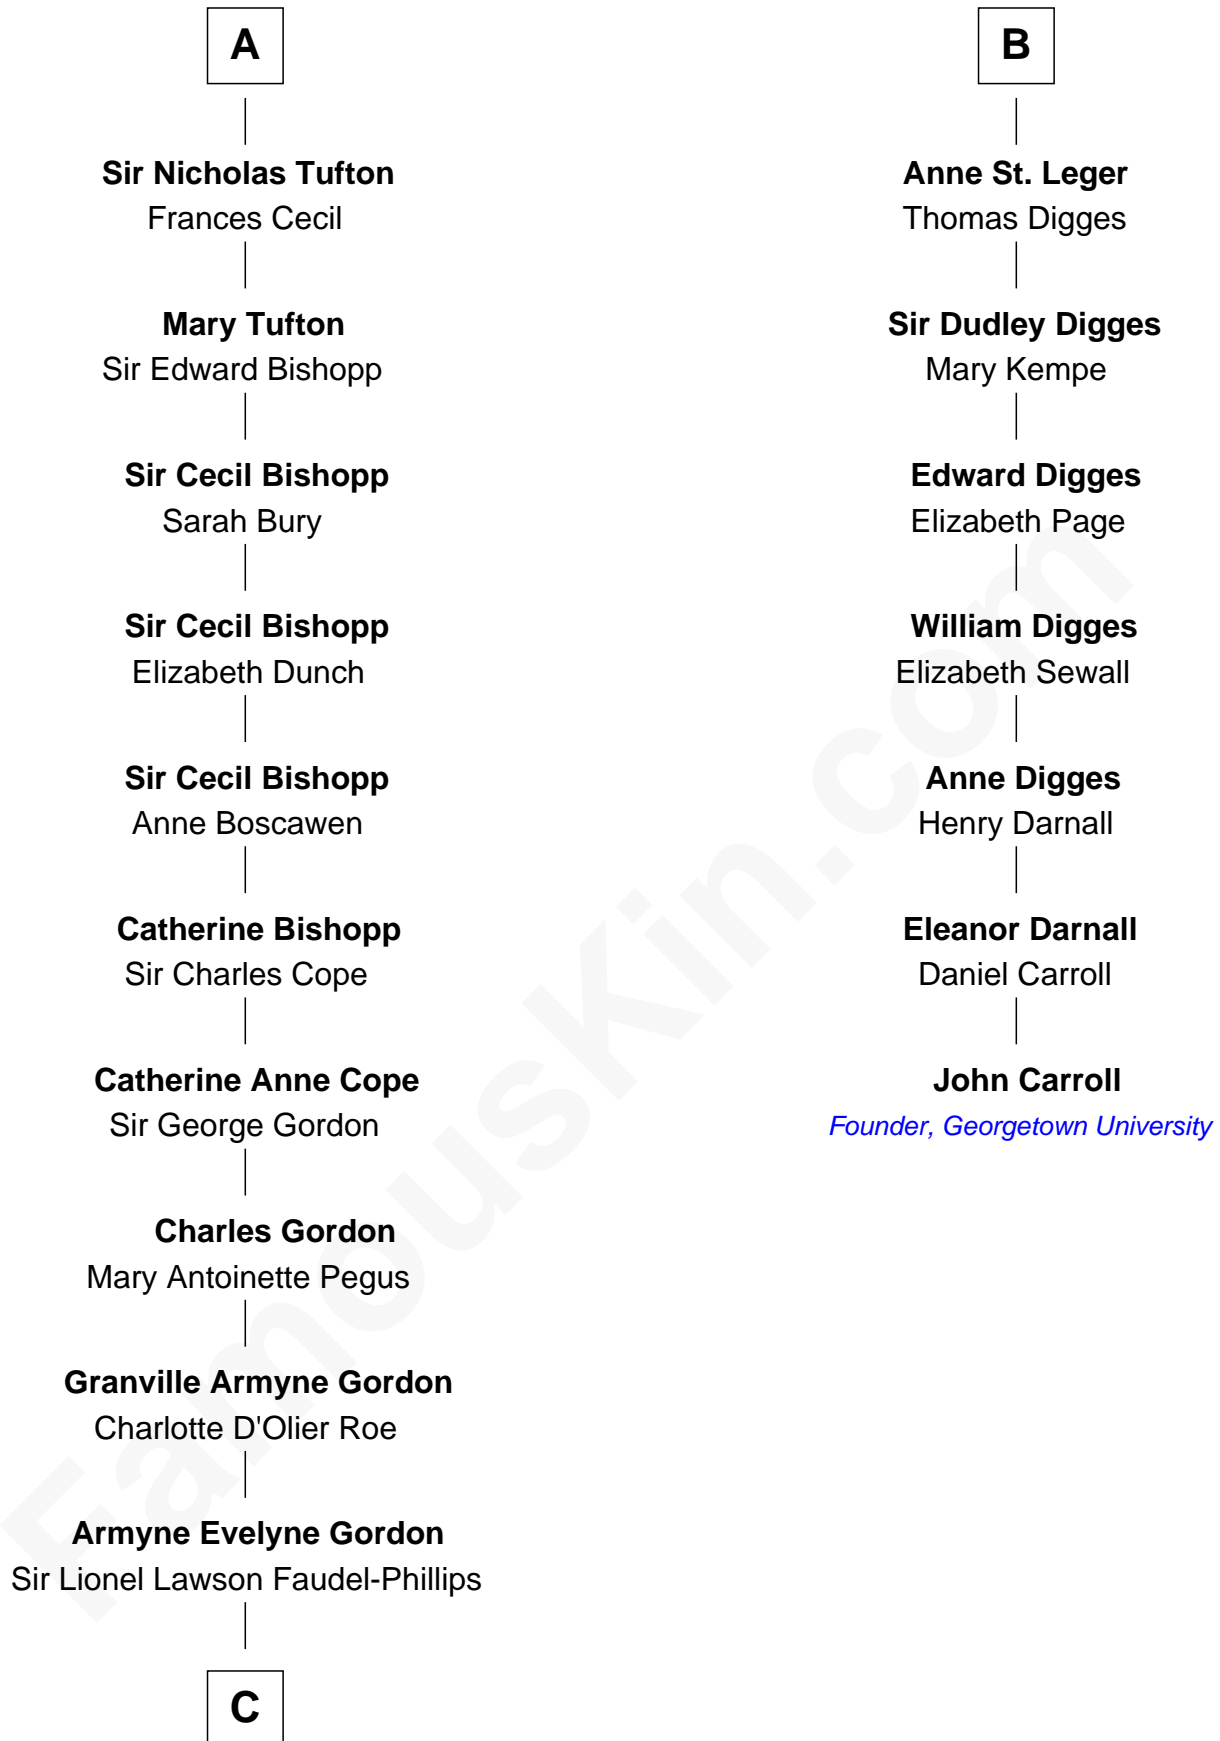

FamousKin.com

Relationship Chart of

Cara Delevingne

Fashion Model and Movie Actress

13th cousin 7 times removed of

John Carroll

Founder of Georgetown University

C

—
Anne Margaret Faudel-Phillips

John Vincent Sheffield

—
Jane Armyne Sheffield

Sir Jocelyn Edward Greville Stevens

—
Pandora Anne Stevens

Charles Hamar Delevingne

—
Cara Delevingne

Model and Actress