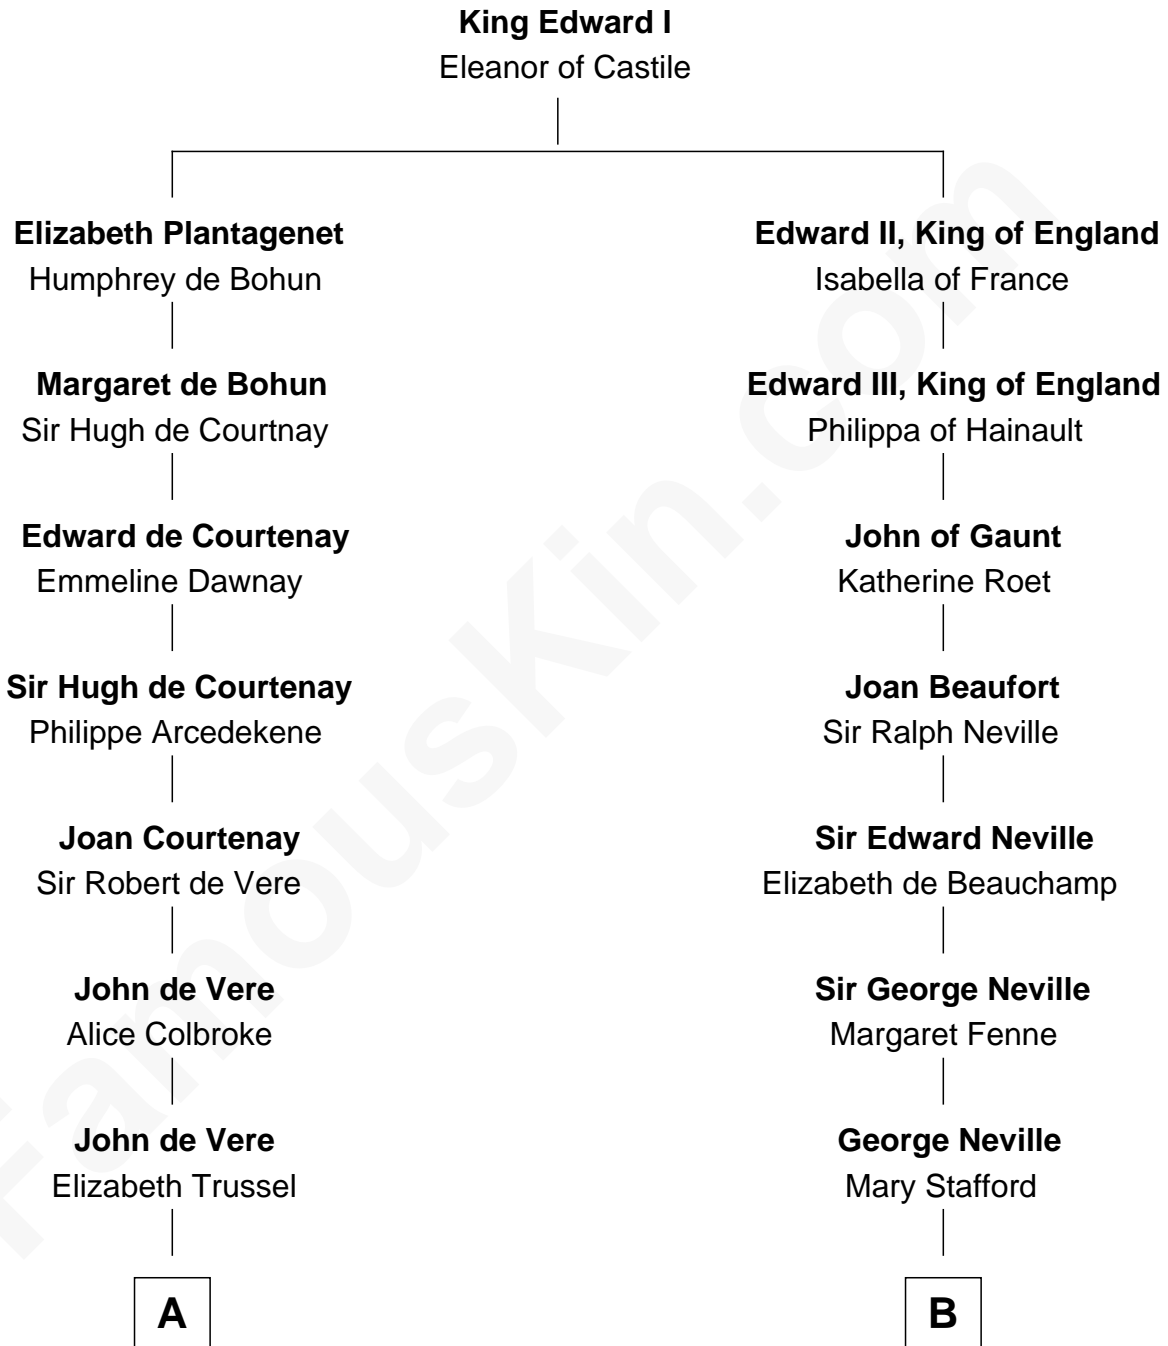

## Relationship Chart of

### Cara Delevingne

*Fashion Model and Movie Actress*

**14th cousin 7 times removed of**

**John Carroll**

*Founder of Georgetown University*

**C**

**Sir Berkeley Digby George Sheffield**

Julia Mary de Tuyll van Serooskerken