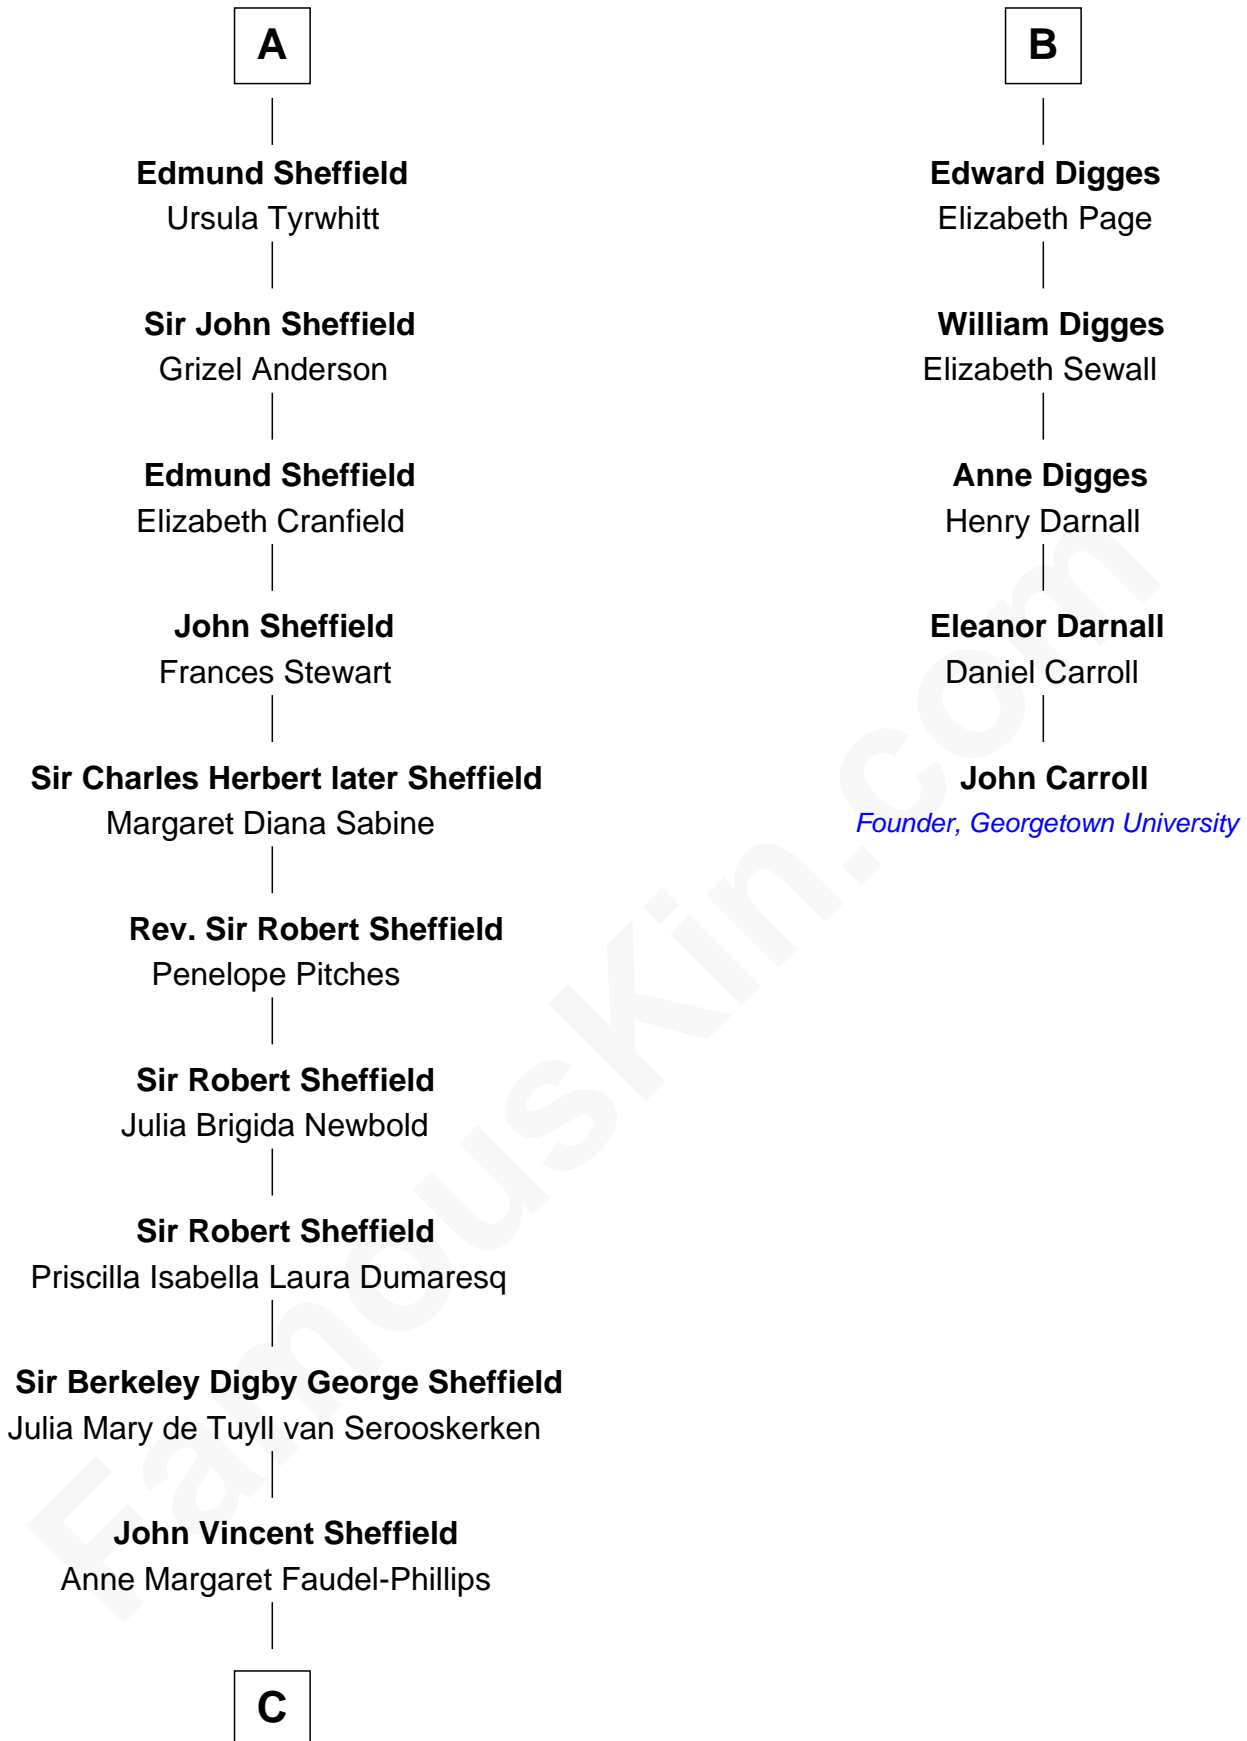

FamousKin.com

Relationship Chart of

Cara Delevingne

Fashion Model and Movie Actress

11th cousin 8 times removed of

John Carroll

Founder of Georgetown University

C

—
Jane Armyne Sheffield

Sir Jocelyn Edward Greville Stevens

—
Pandora Anne Stevens

Charles Hamar Delevingne

—
Cara Delevingne

Model and Actress

FamousKin.com