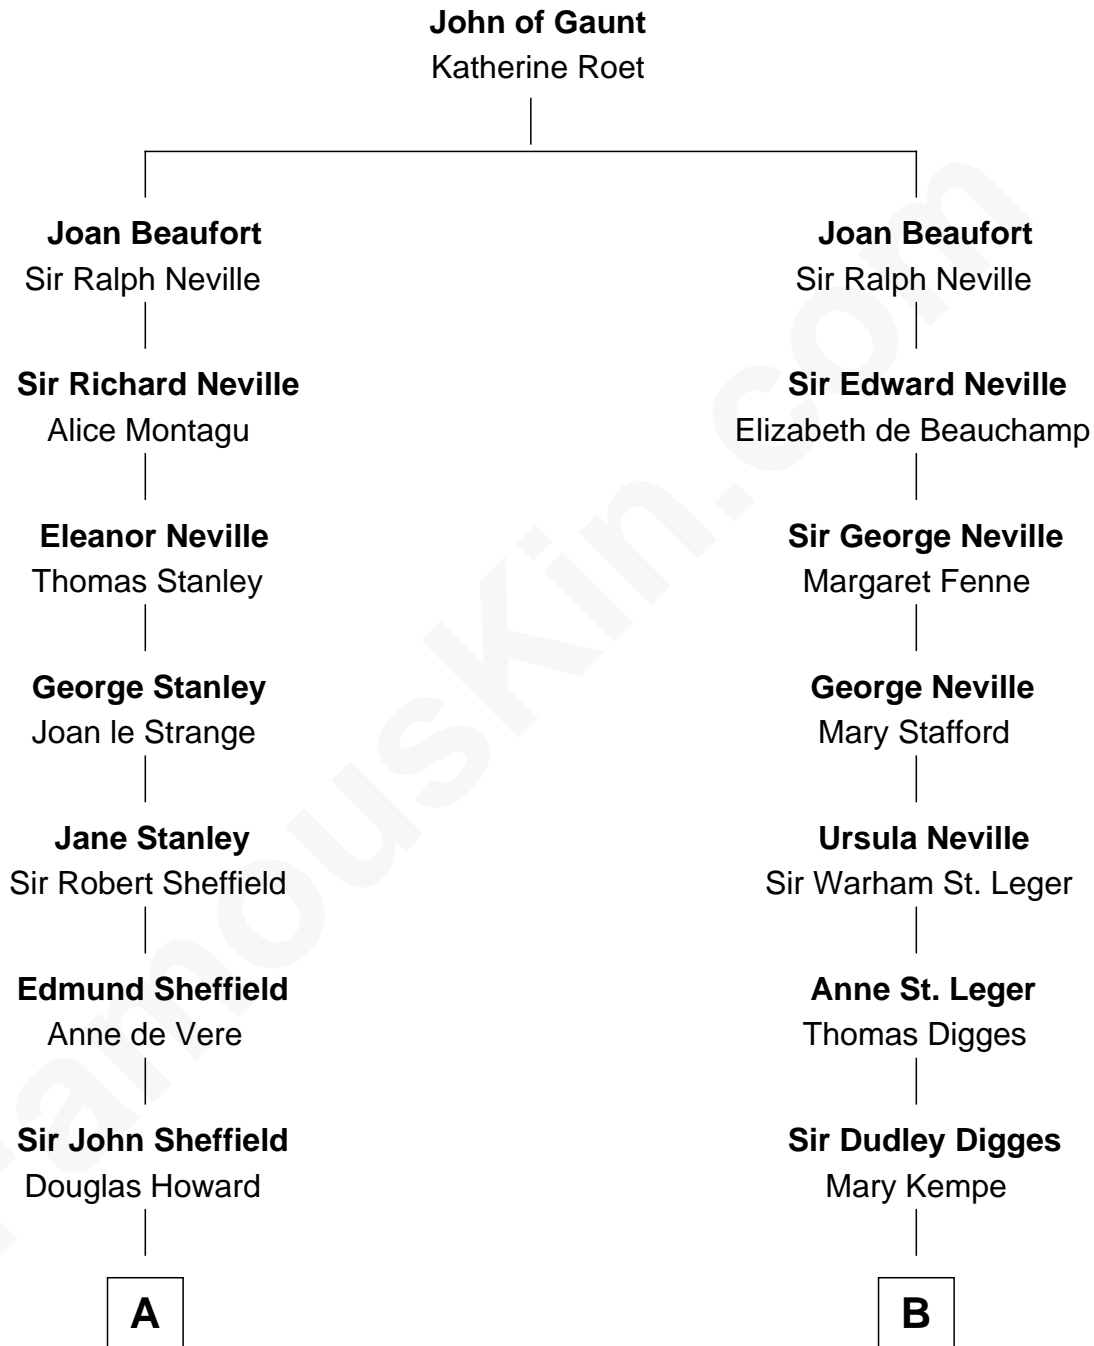

FamousKin.com

Relationship Chart of

Cara Delevingne

Fashion Model and Movie Actress

11th cousin 8 times removed of

John Carroll

Founder of Georgetown University

C

—
Jane Armyne Sheffield

Sir Jocelyn Edward Greville Stevens

—
Pandora Anne Stevens

Charles Hamar Delevingne

—
Cara Delevingne

Model and Actress

FamousKin.com