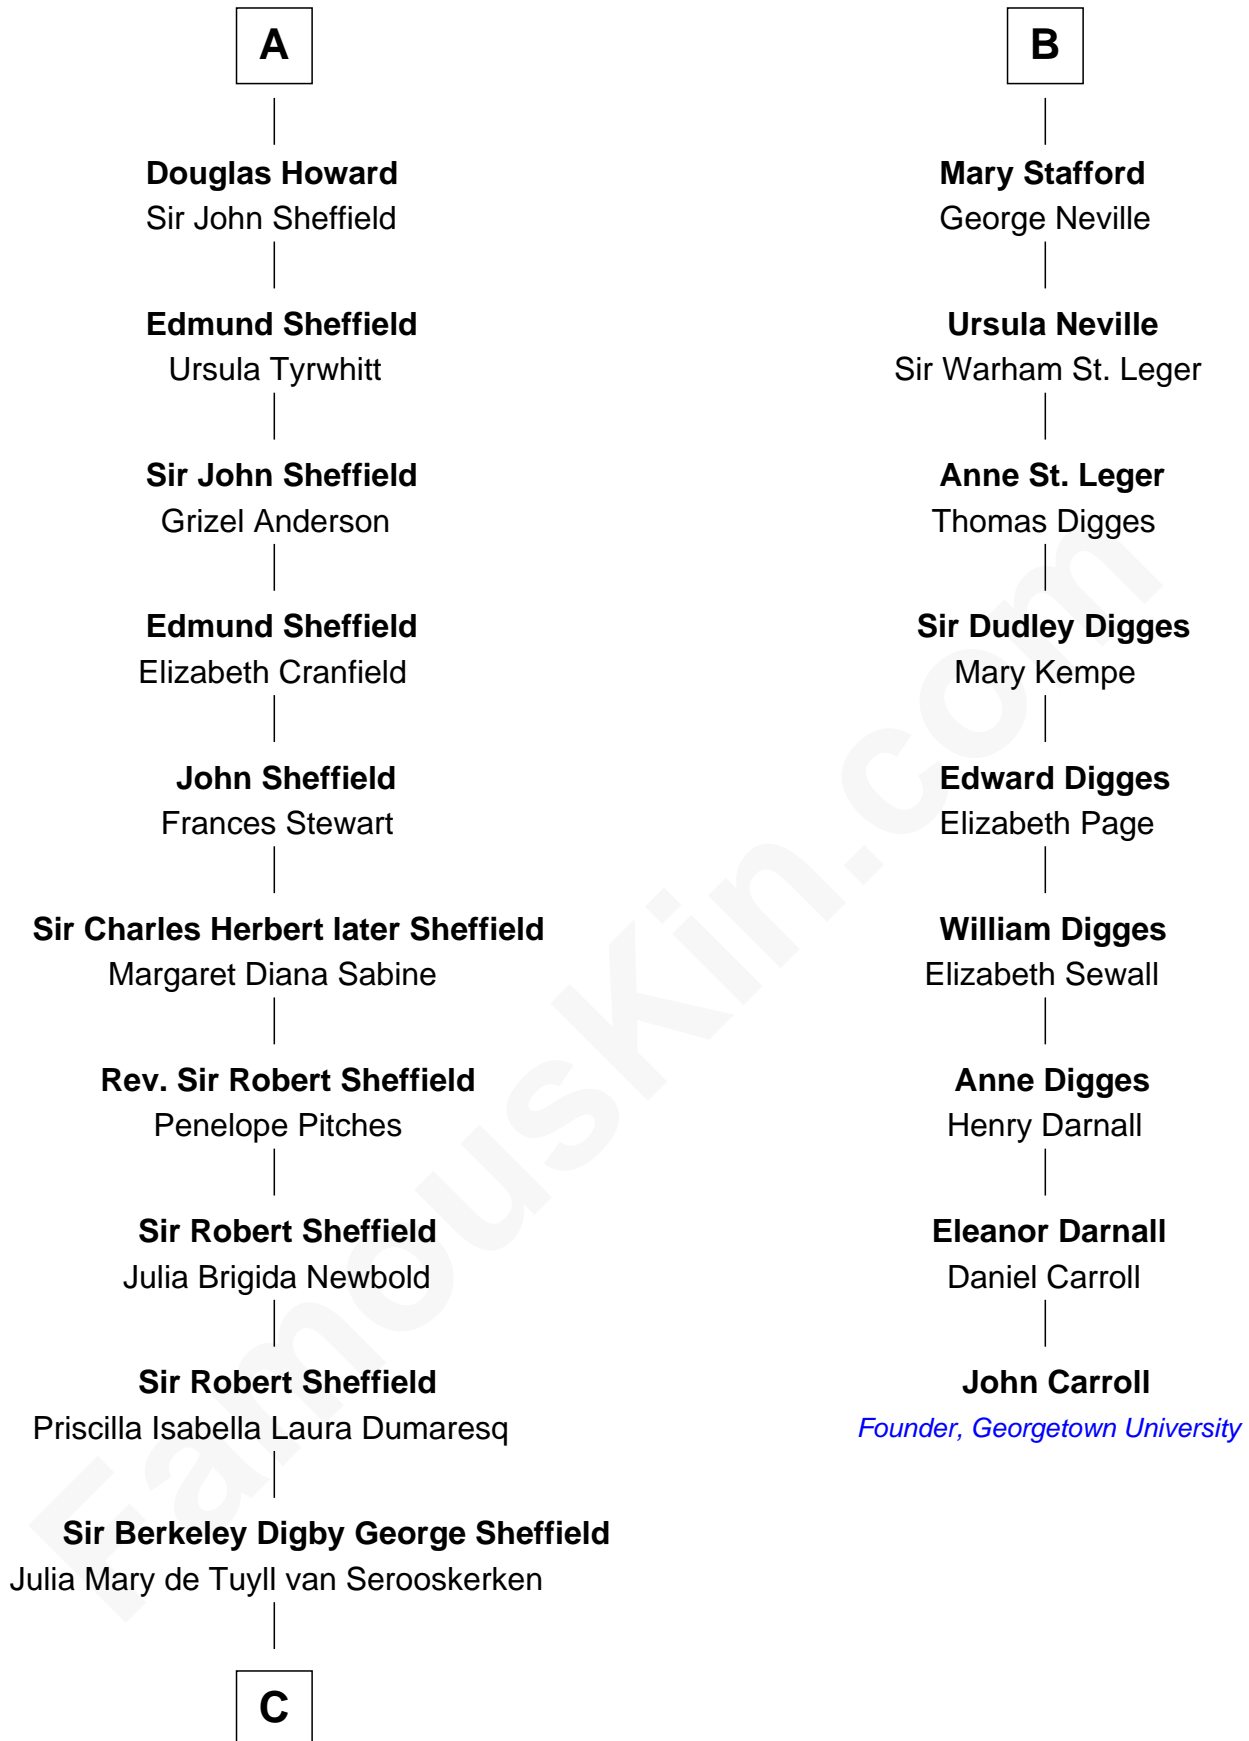

FamousKin.com

Relationship Chart of

Cara Delevingne

Fashion Model and Movie Actress

15th cousin 5 times removed of

John Carroll

Founder of Georgetown University

Henry Plantagenet

Maud de Chaworth

C

John Vincent Sheffield
Anne Margaret Faudel-Phillips

Jane Armyne Sheffield
Sir Jocelyn Edward Greville Stevens

Pandora Anne Stevens
Charles Hamar Delevingne

Cara Delevingne
Model and Actress