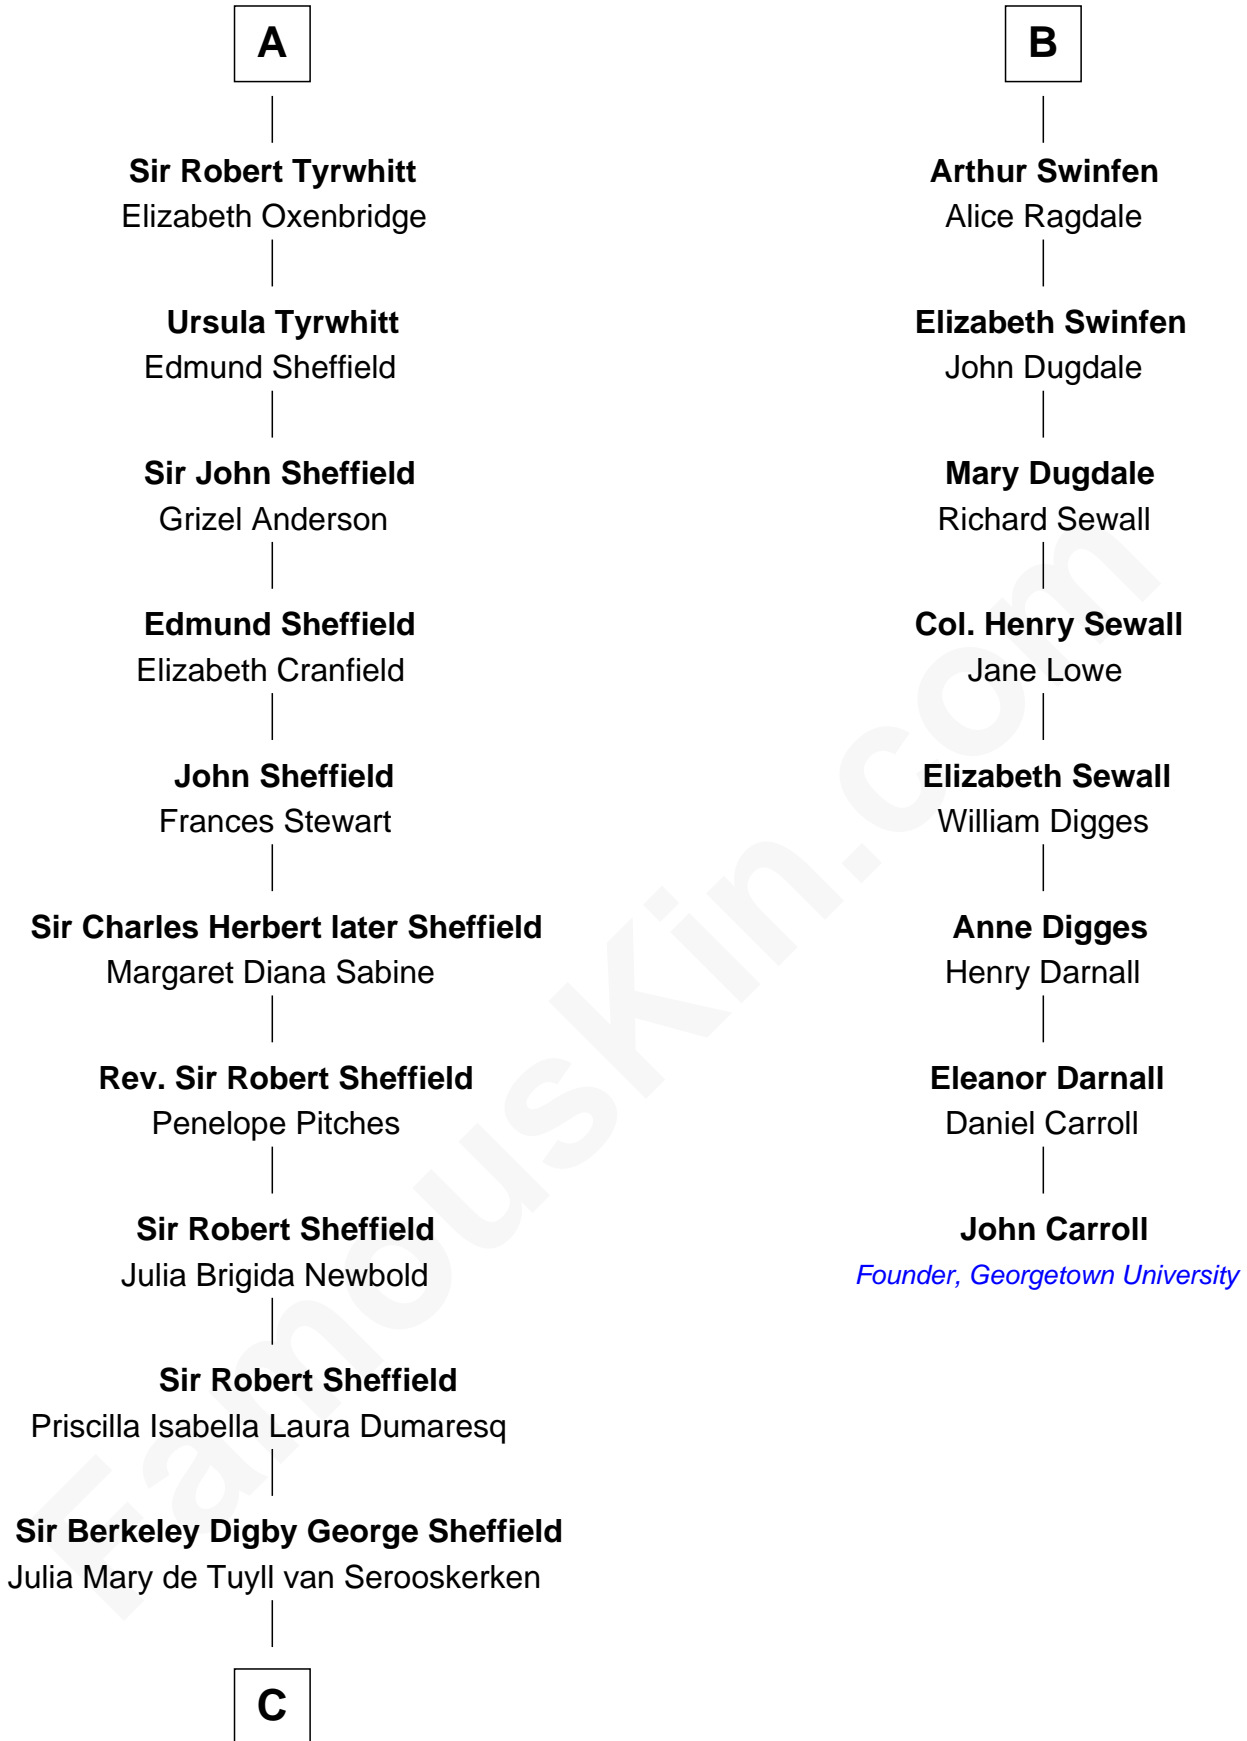

FamousKin.com

Relationship Chart of

Cara Delevingne

Fashion Model and Movie Actress

14th cousin 6 times removed of

John Carroll

Founder of Georgetown University

C

John Vincent Sheffield
Anne Margaret Faudel-Phillips

Jane Armyne Sheffield
Sir Jocelyn Edward Greville Stevens

Pandora Anne Stevens
Charles Hamar Delevingne

Cara Delevingne
Model and Actress

FamousKin.com