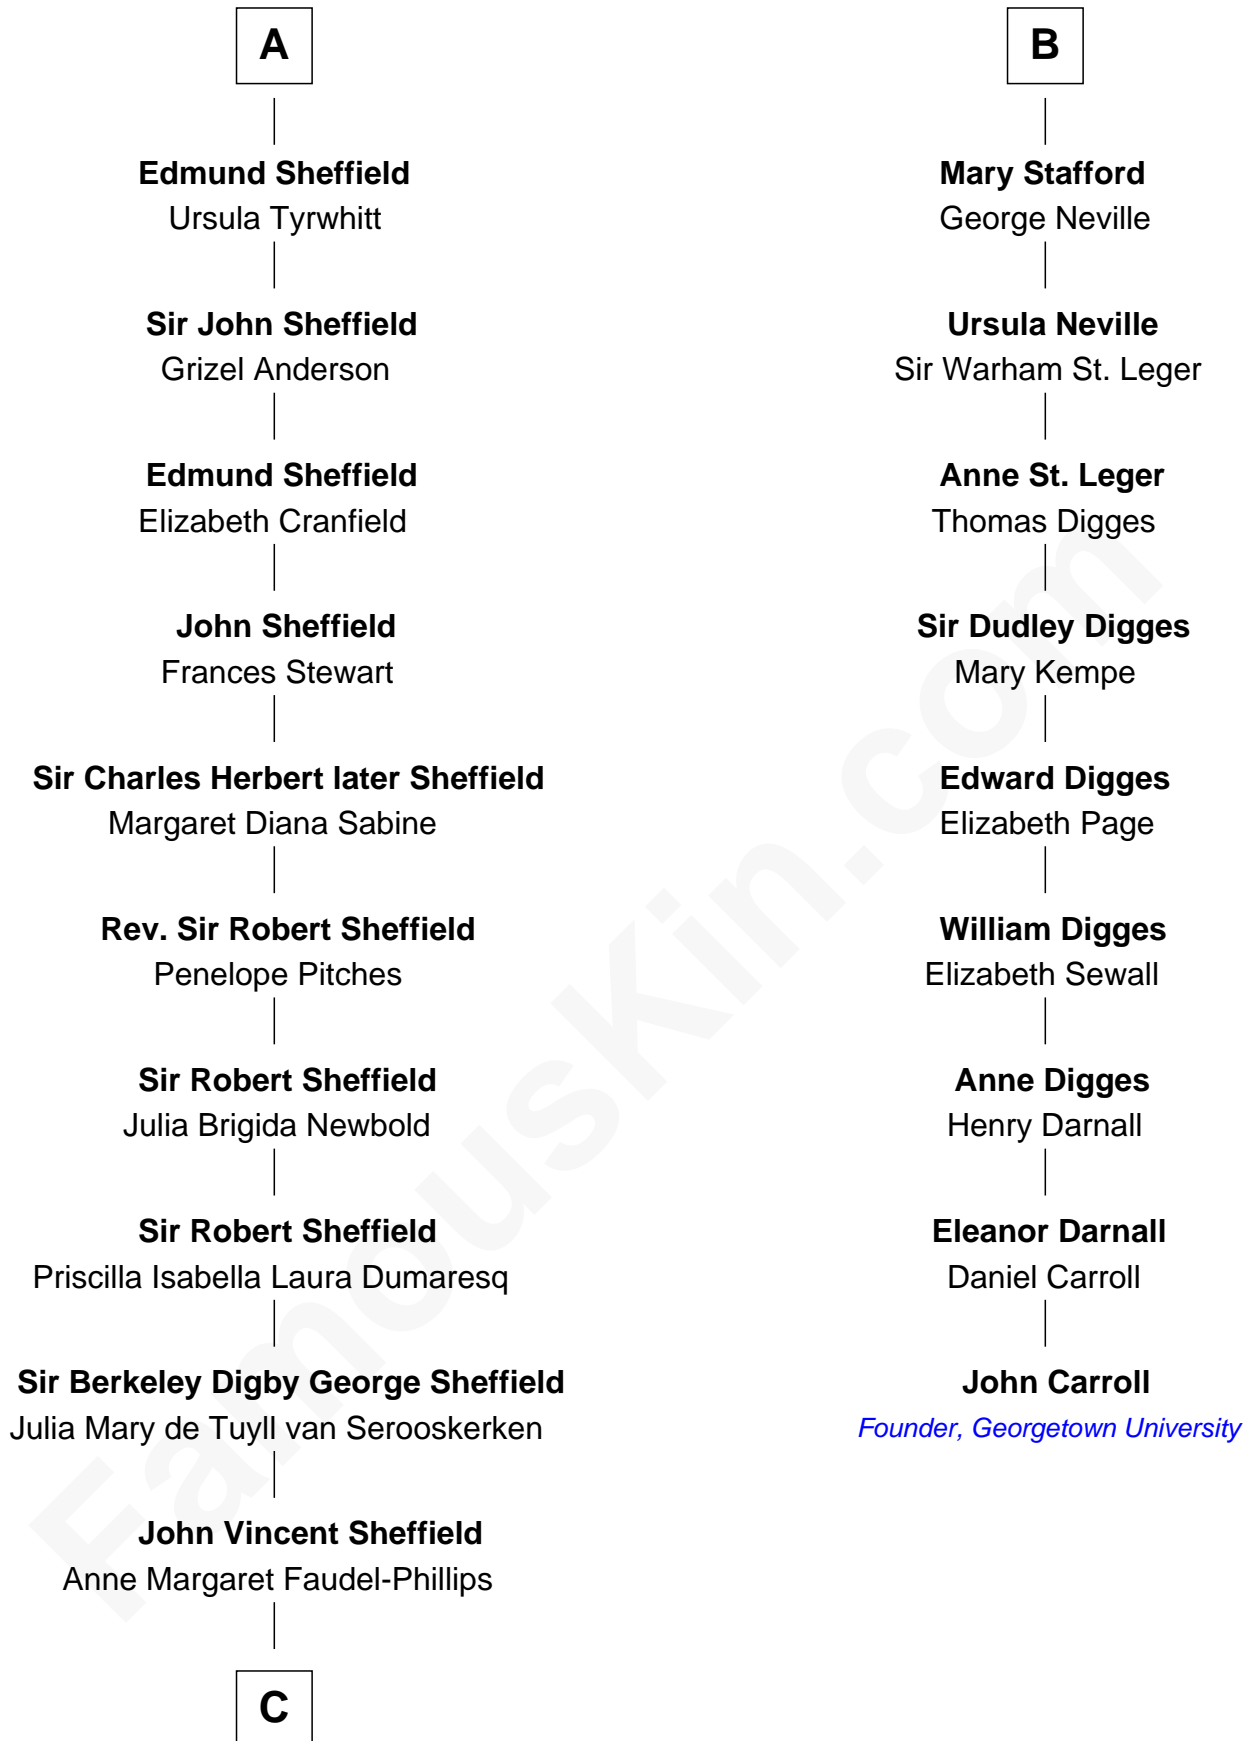

FamousKin.com

Relationship Chart of

Cara Delevingne

Fashion Model and Movie Actress

15th cousin 4 times removed of

John Carroll

Founder of Georgetown University

C

—
Jane Armyne Sheffield

Sir Jocelyn Edward Greville Stevens

—
Pandora Anne Stevens

Charles Hamar Delevingne

—
Cara Delevingne

Model and Actress

FamousKin.com