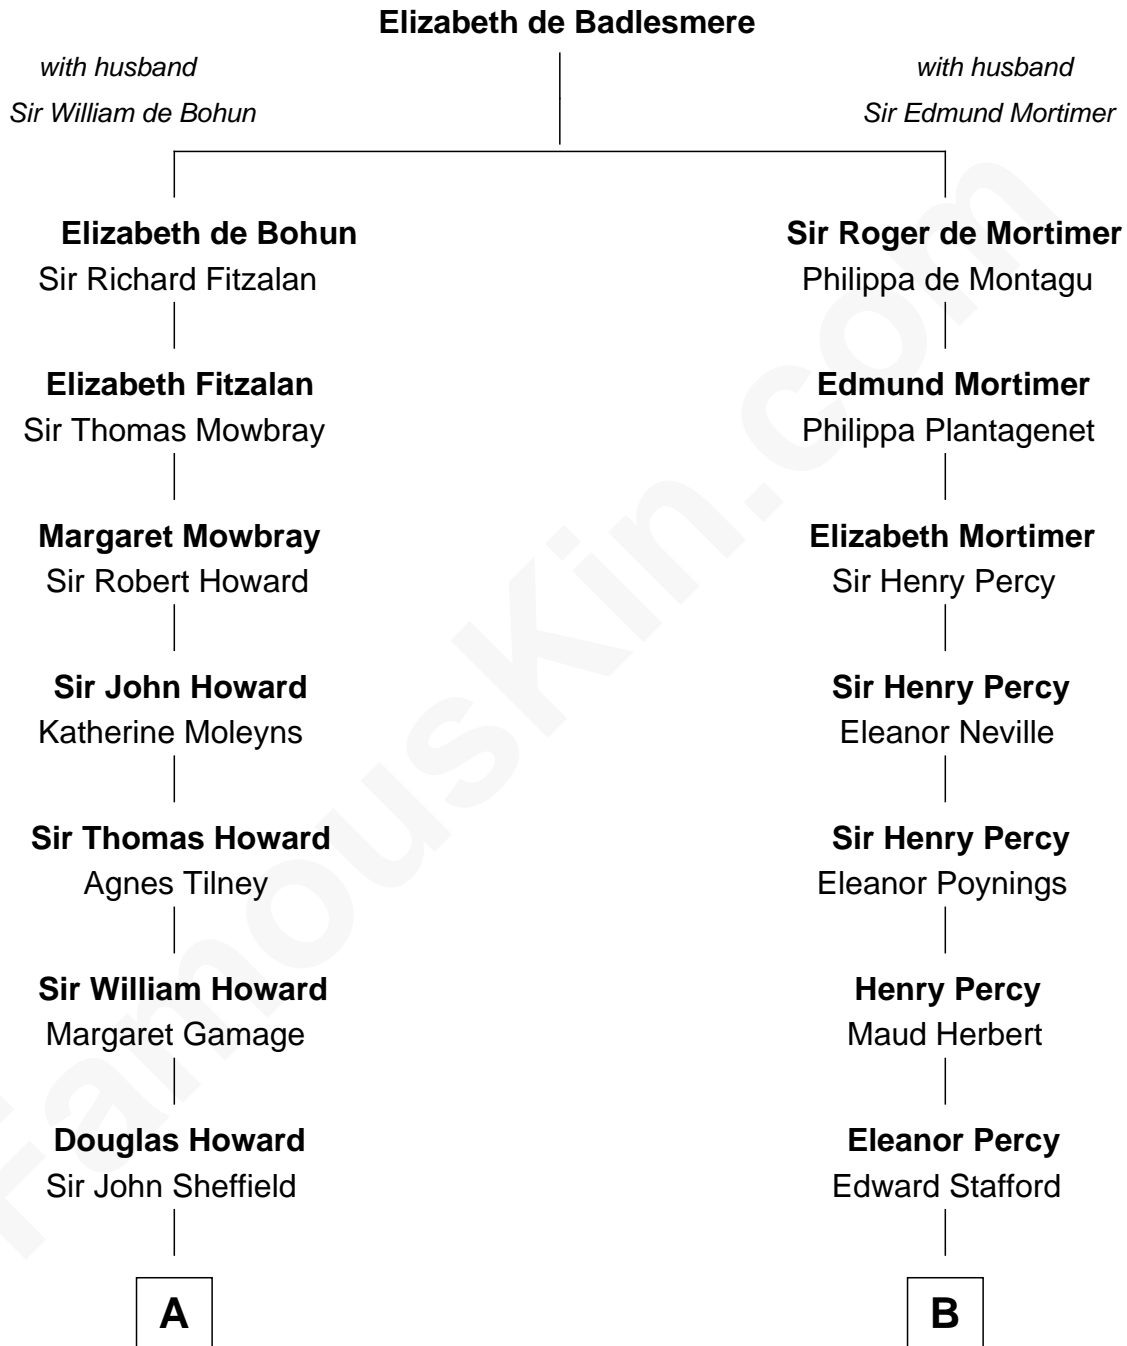

FamousKin.com

Relationship Chart of

Cara Delevingne

Fashion Model and Movie Actress

15th cousin 4 times removed of

John Carroll

Founder of Georgetown University

C

—
Jane Armyne Sheffield

Sir Jocelyn Edward Greville Stevens

—
Pandora Anne Stevens

Charles Hamar Delevingne

—
Cara Delevingne

Model and Actress

FamousKin.com