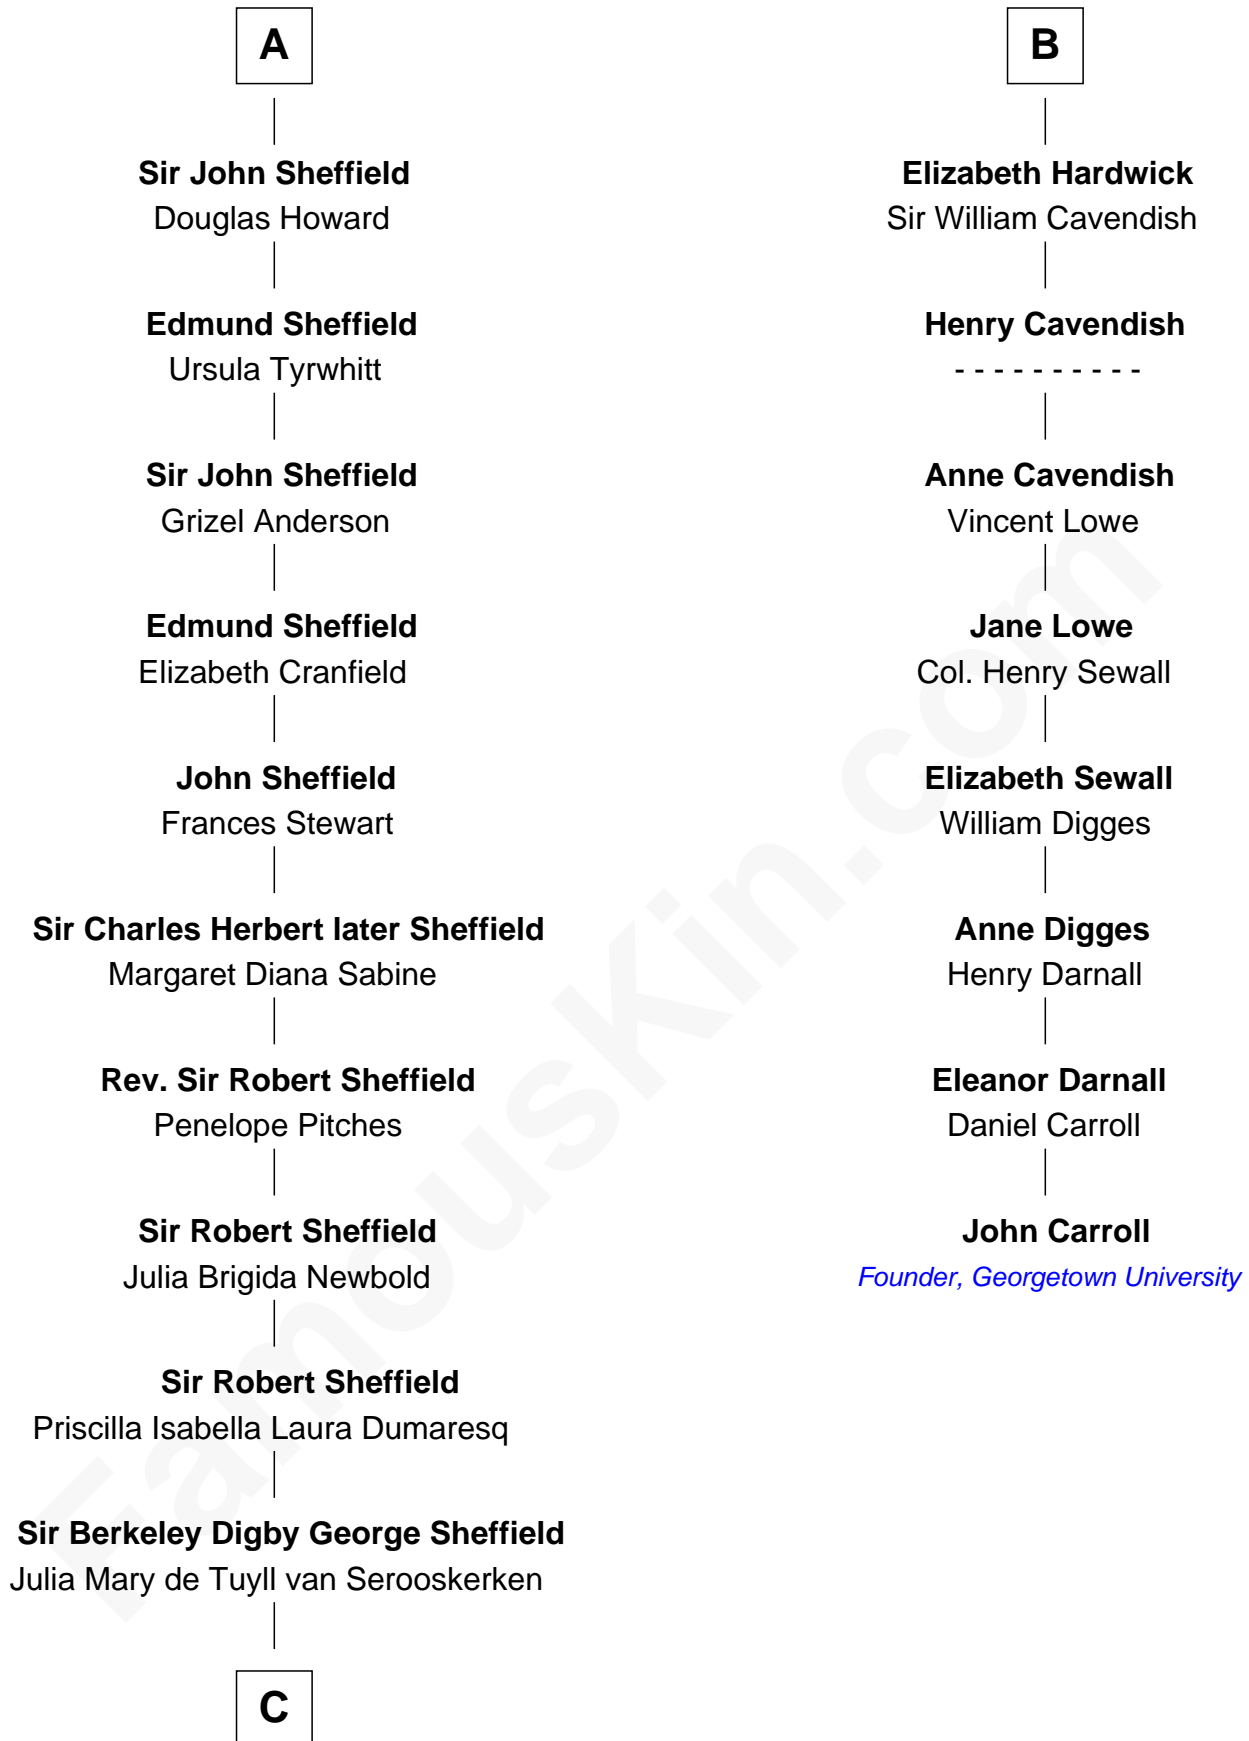

## Relationship Chart of

### Cara Delevingne

*Fashion Model and Movie Actress*

**14th cousin 6 times removed of**

### John Carroll

*Founder of Georgetown University*

**C**

John Vincent Sheffield  
Anne Margaret Faudel-Phillips

Jane Armyne Sheffield  
Sir Jocelyn Edward Greville Stevens

Pandora Anne Stevens  
Charles Hamar Delevingne