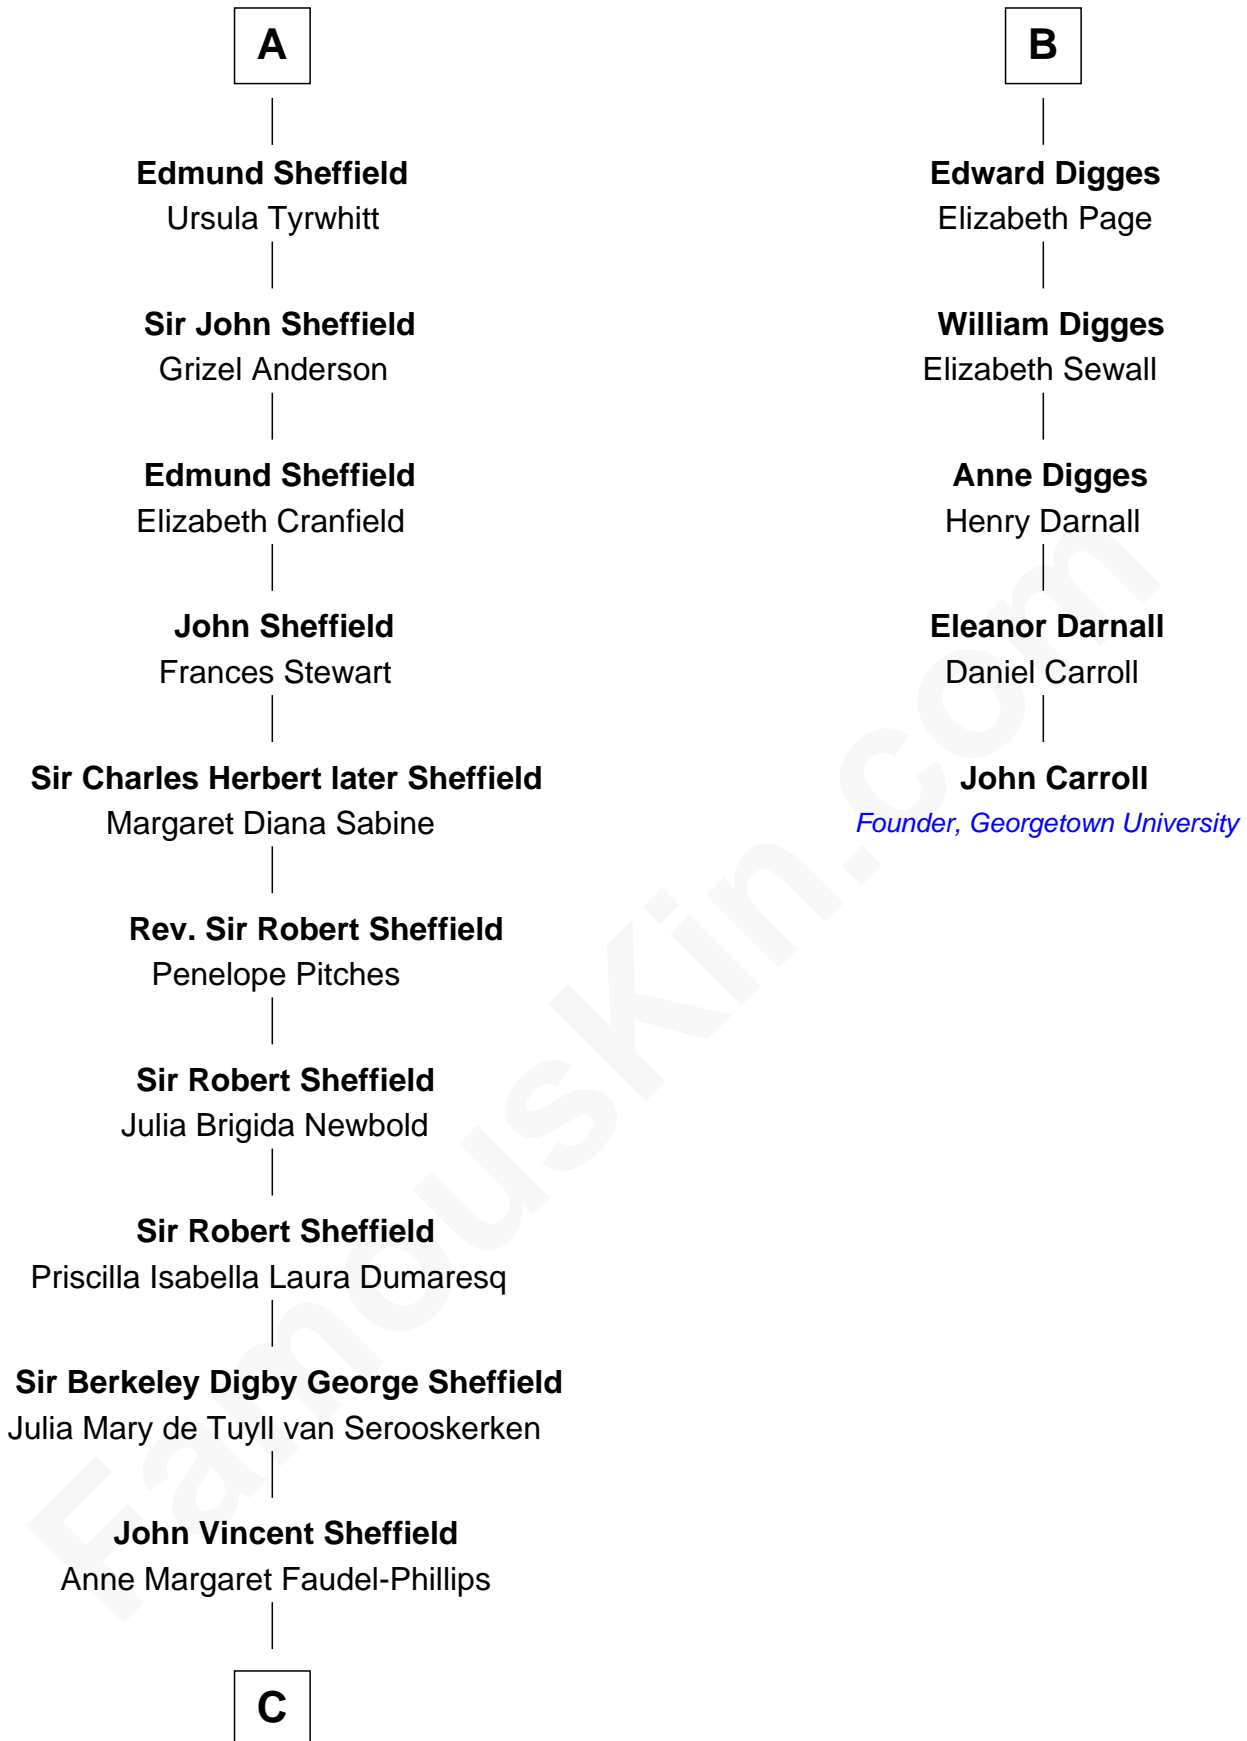

FamousKin.com

Relationship Chart of

Cara Delevingne

Fashion Model and Movie Actress

11th cousin 8 times removed of

John Carroll

Founder of Georgetown University

Sir John de Neville

Maude de Percy

C

—
Jane Armyne Sheffield

Sir Jocelyn Edward Greville Stevens

—
Pandora Anne Stevens

Charles Hamar Delevingne

—
Cara Delevingne

Model and Actress