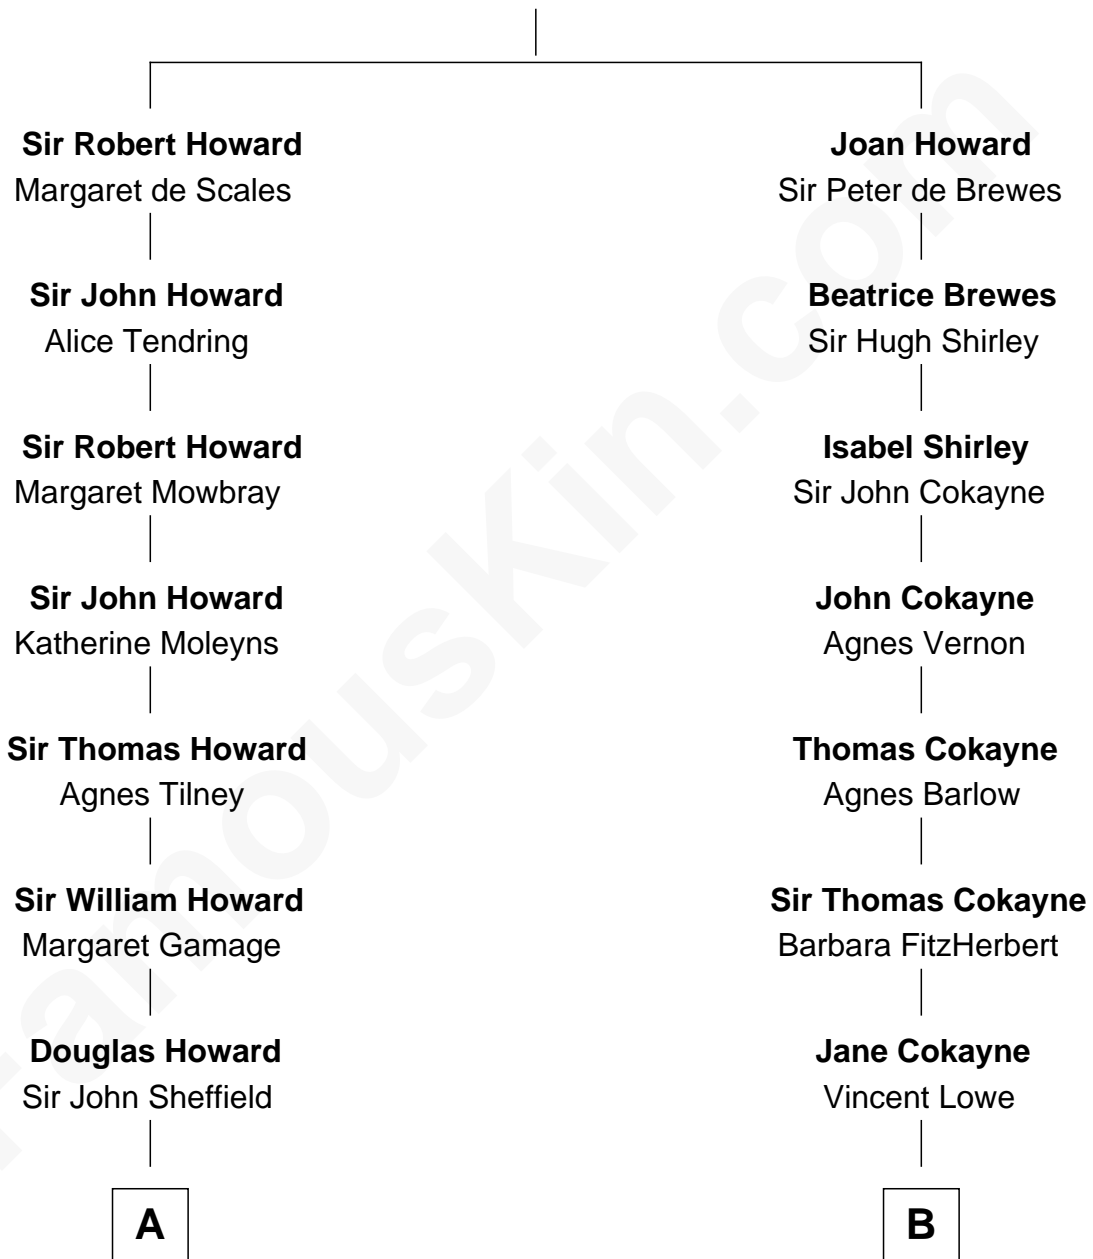

## Relationship Chart of

### Cara Delevingne

*Fashion Model and Movie Actress*

14th cousin 5 times removed of

### John Carroll

*Founder of Georgetown University*

**Sir John Howard**

Alice de Bois

**C**

—  
**Jane Armyne Sheffield**

Sir Jocelyn Edward Greville Stevens

—  
**Pandora Anne Stevens**