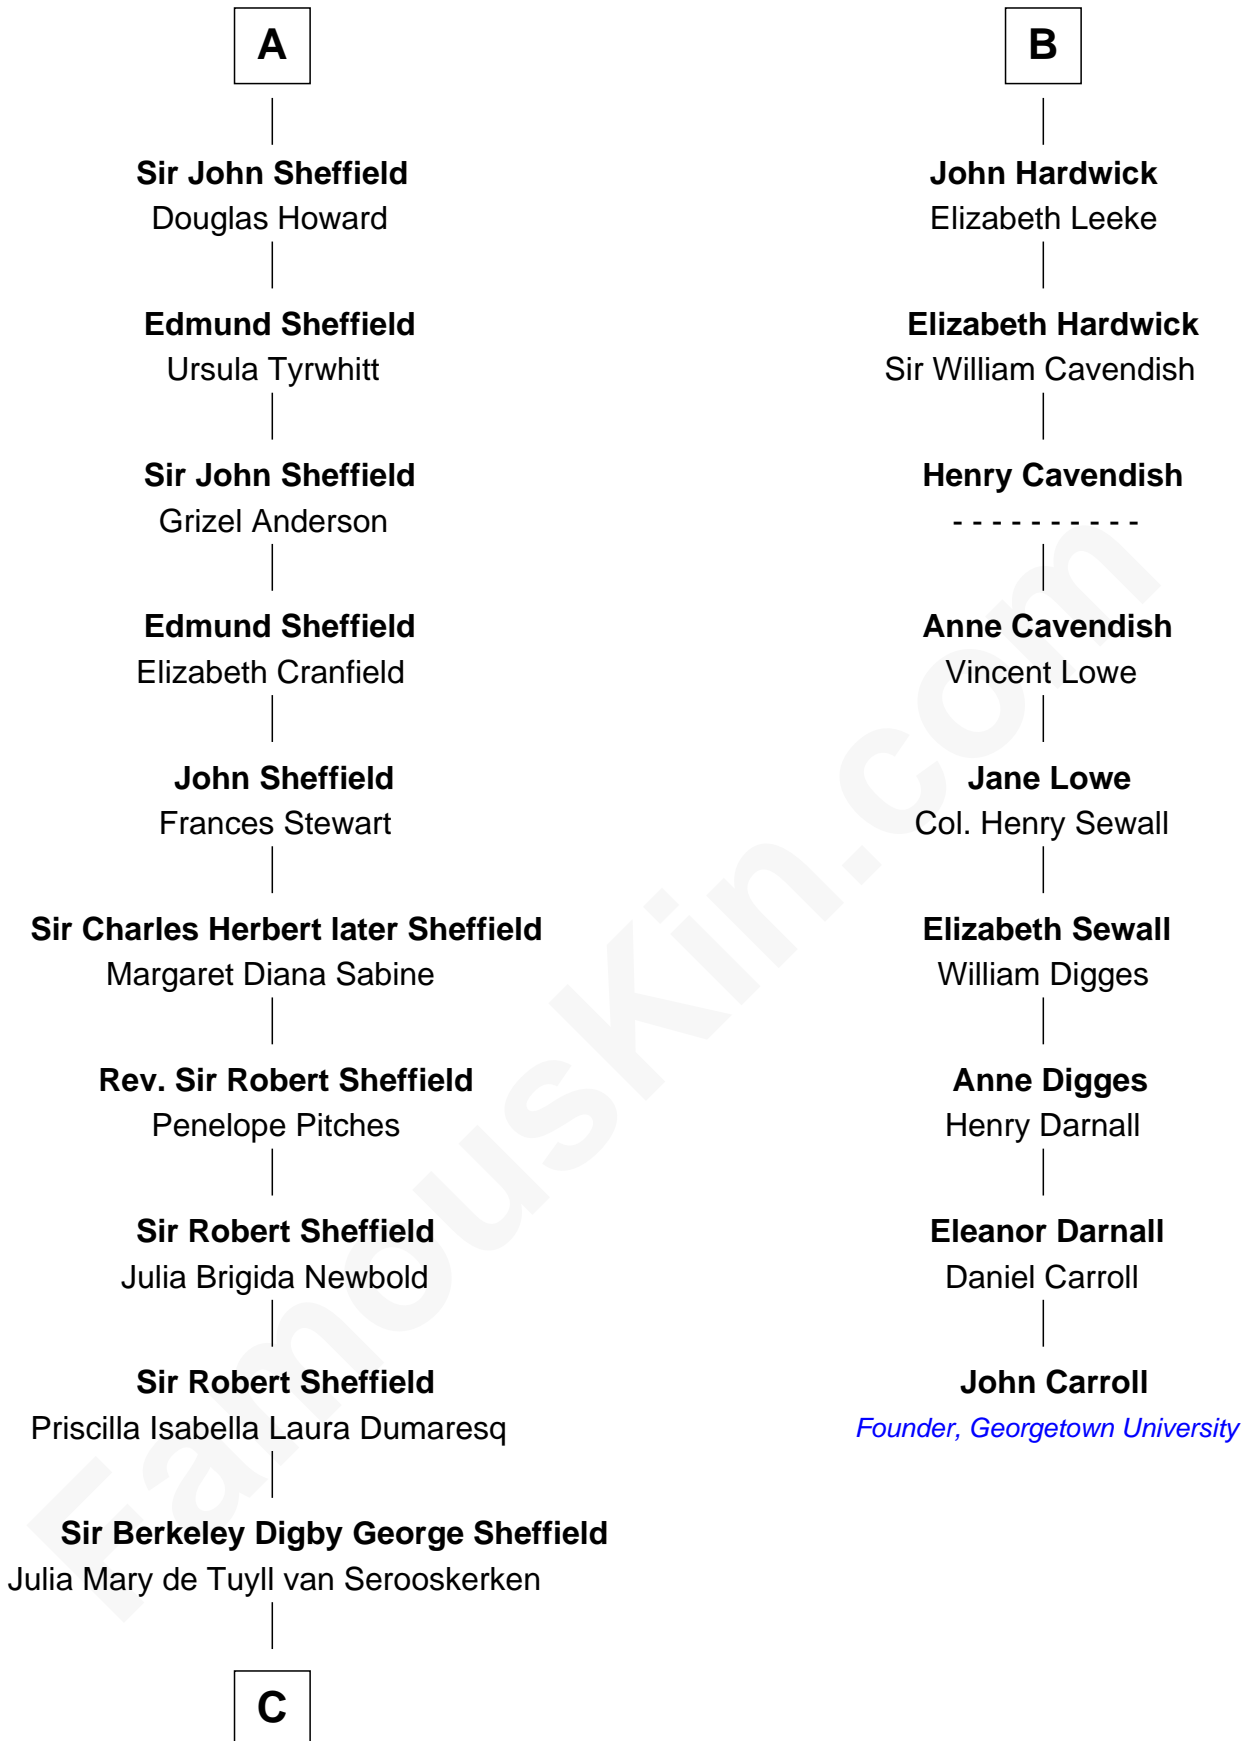

FamousKin.com

Relationship Chart of

Cara Delevingne

Fashion Model and Movie Actress

15th cousin 5 times removed of

John Carroll

Founder of Georgetown University

C

John Vincent Sheffield
Anne Margaret Faudel-Phillips

Jane Armyne Sheffield
Sir Jocelyn Edward Greville Stevens

Pandora Anne Stevens
Charles Hamar Delevingne

Cara Delevingne
Model and Actress

FamousKin.com