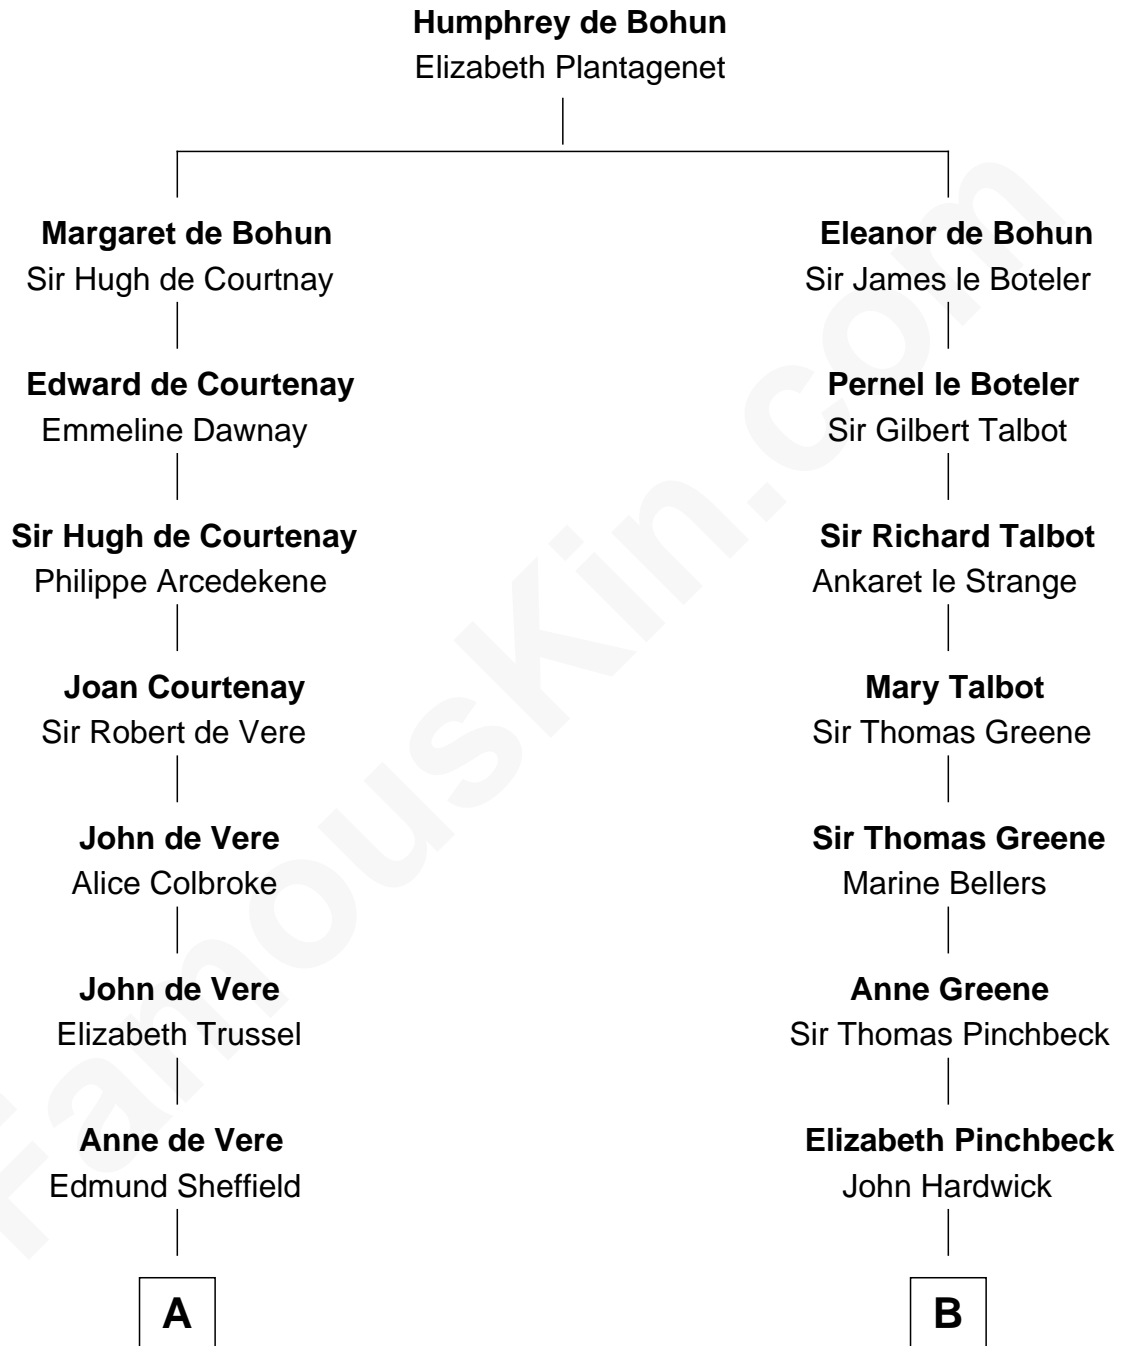

FamousKin.com

Relationship Chart of

Cara Delevingne

Fashion Model and Movie Actress

15th cousin 5 times removed of

John Carroll

Founder of Georgetown University

C

John Vincent Sheffield
Anne Margaret Faudel-Phillips

Jane Armyne Sheffield
Sir Jocelyn Edward Greville Stevens

Pandora Anne Stevens
Charles Hamar Delevingne

Cara Delevingne
Model and Actress

FamousKin.com