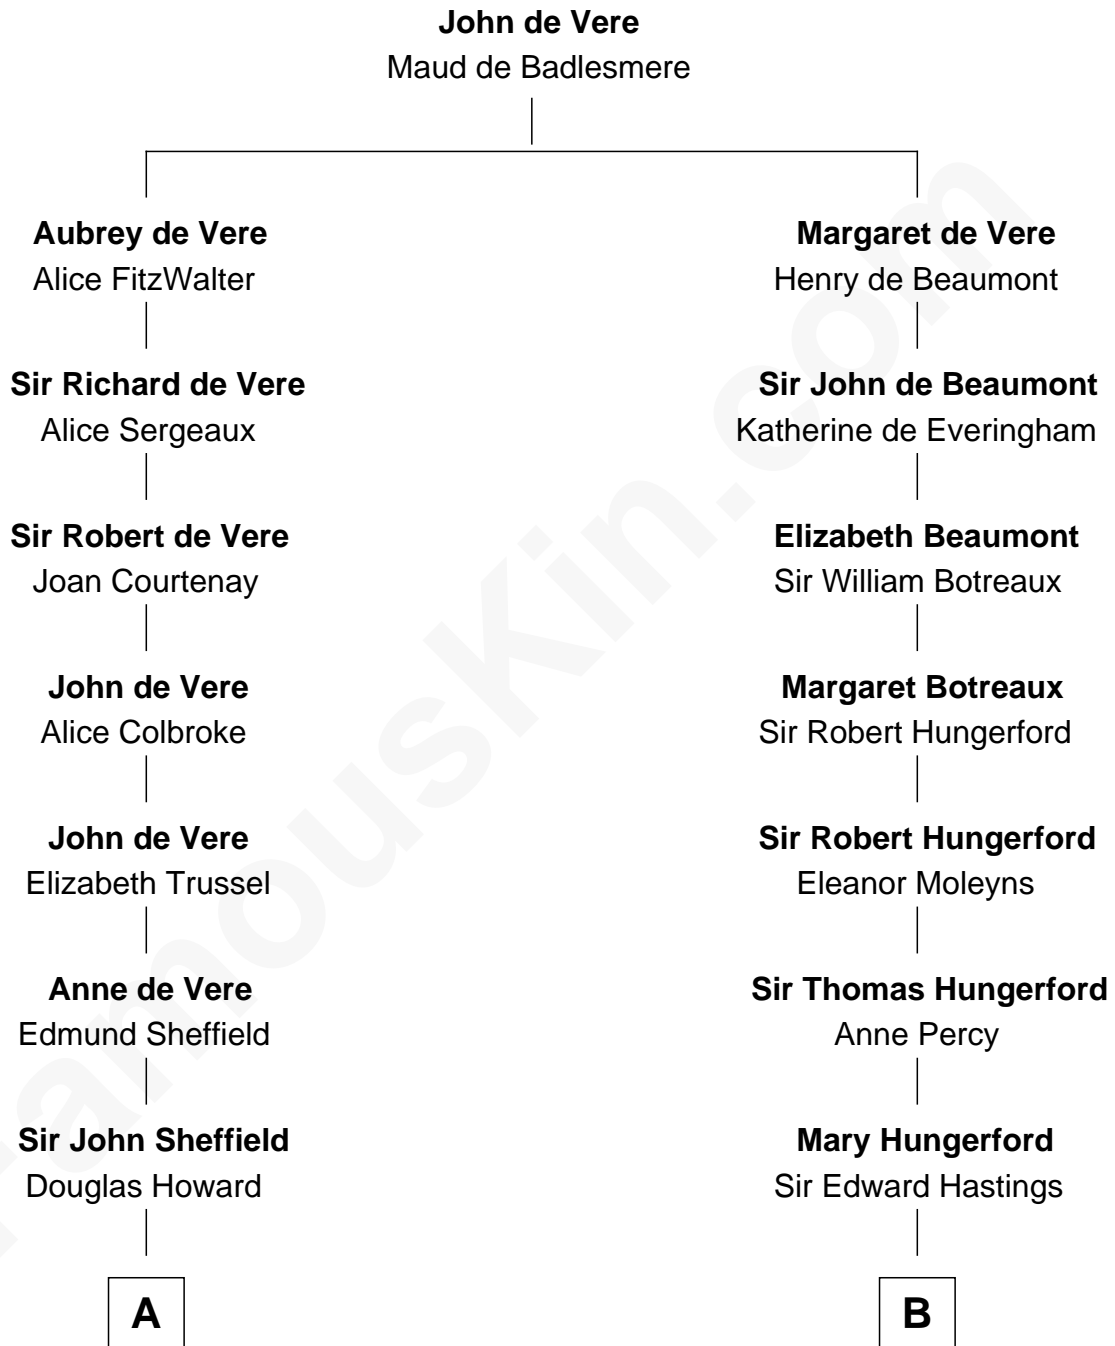

FamousKin.com

Relationship Chart of

Cara Delevingne

Fashion Model and Movie Actress

18th cousin 1 time removed of

Lewis Carroll

Author of Alice in Wonderland

C

Jane Armyne Sheffield
Sir Jocelyn Edward Greville Stevens

Pandora Anne Stevens
Charles Hamar Delevingne

Cara Delevingne
Model and Actress

D

Frances Jane Lutwidge
Rev. Charles Dodgson

Lewis Carroll
Author of Alice in Wonderland