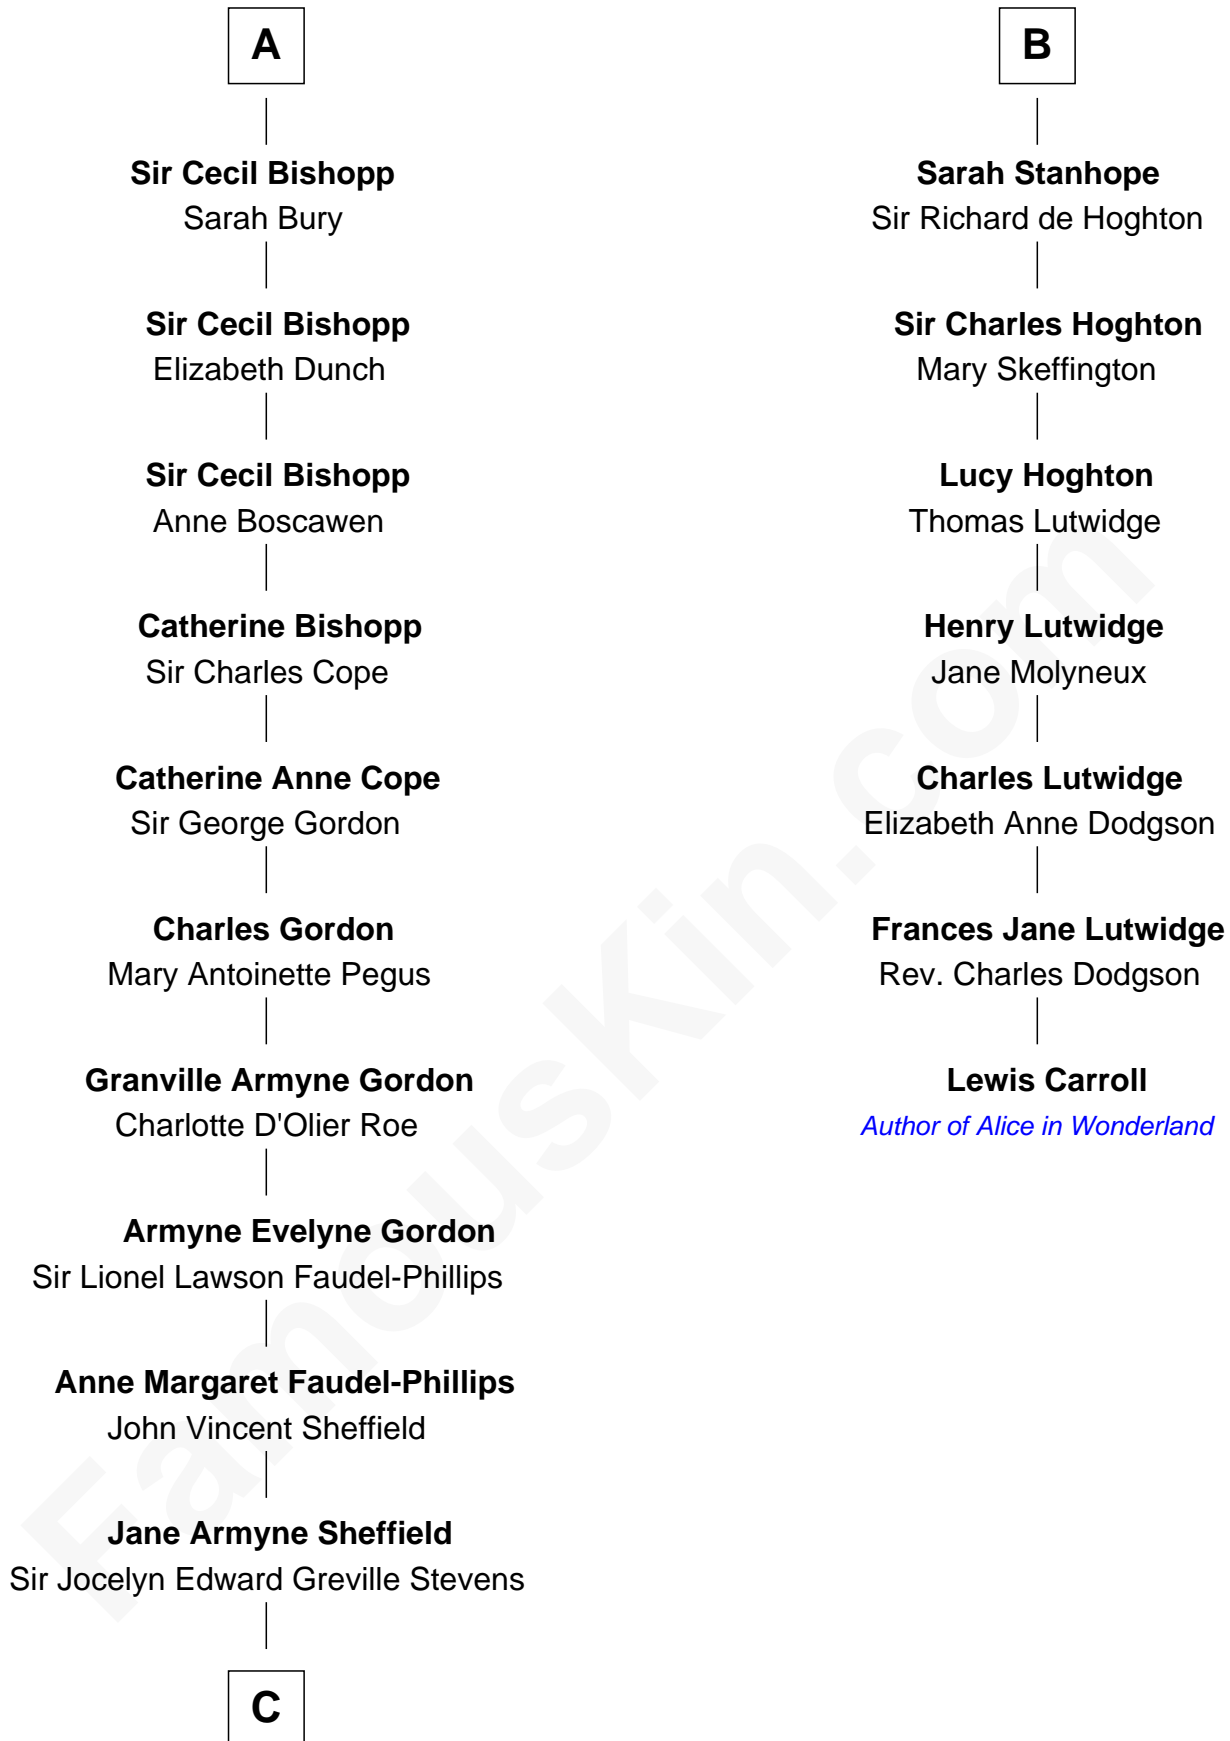

FamousKin.com

Relationship Chart of

Cara Delevingne

Fashion Model and Movie Actress

13th cousin 5 times removed of

Lewis Carroll

Author of Alice in Wonderland

Sir Henry Percy

Eleanor Neville

Pandora Anne Stevens
Charles Hamar Delevingne

Cara Delevingne
Model and Actress

FamousKin.com