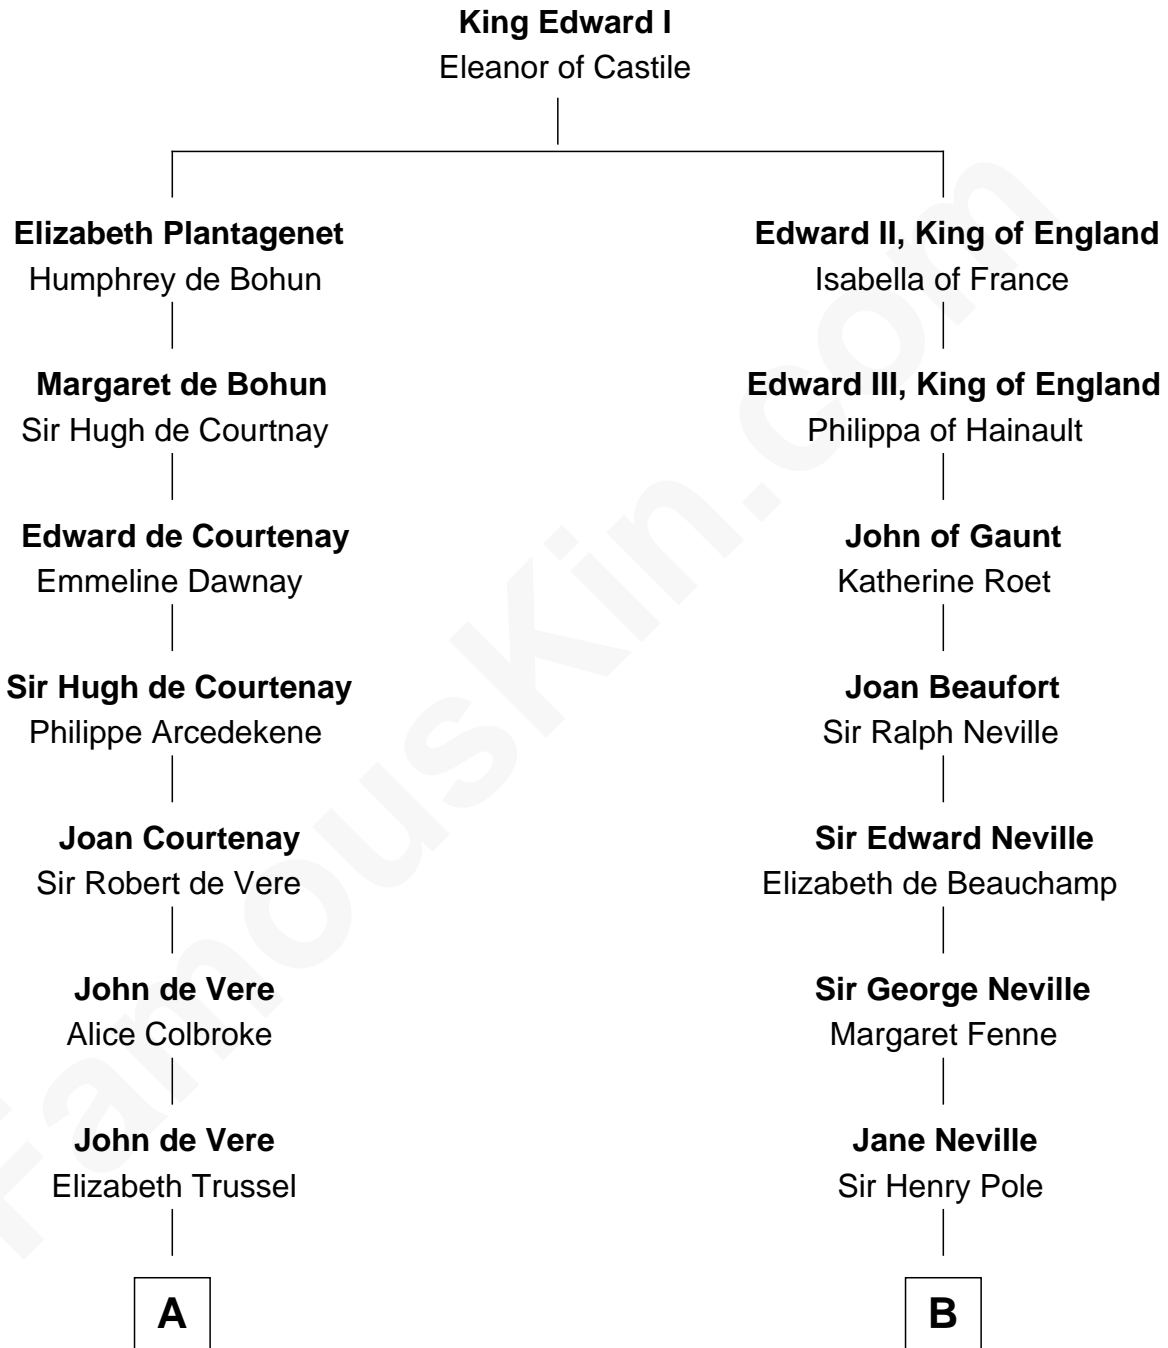

FamousKin.com

Relationship Chart of

Cara Delevingne

Fashion Model and Movie Actress

17th cousin 4 times removed of

Lewis Carroll

Author of Alice in Wonderland

C

Sir Berkeley Digby George Sheffield

Julia Mary de Tuyll van Serooskerken

John Vincent Sheffield

Anne Margaret Faudel-Phillips

Jane Armyne Sheffield

Sir Jocelyn Edward Greville Stevens

Pandora Anne Stevens

Charles Hamar Delevingne

Cara Delevingne

Model and Actress