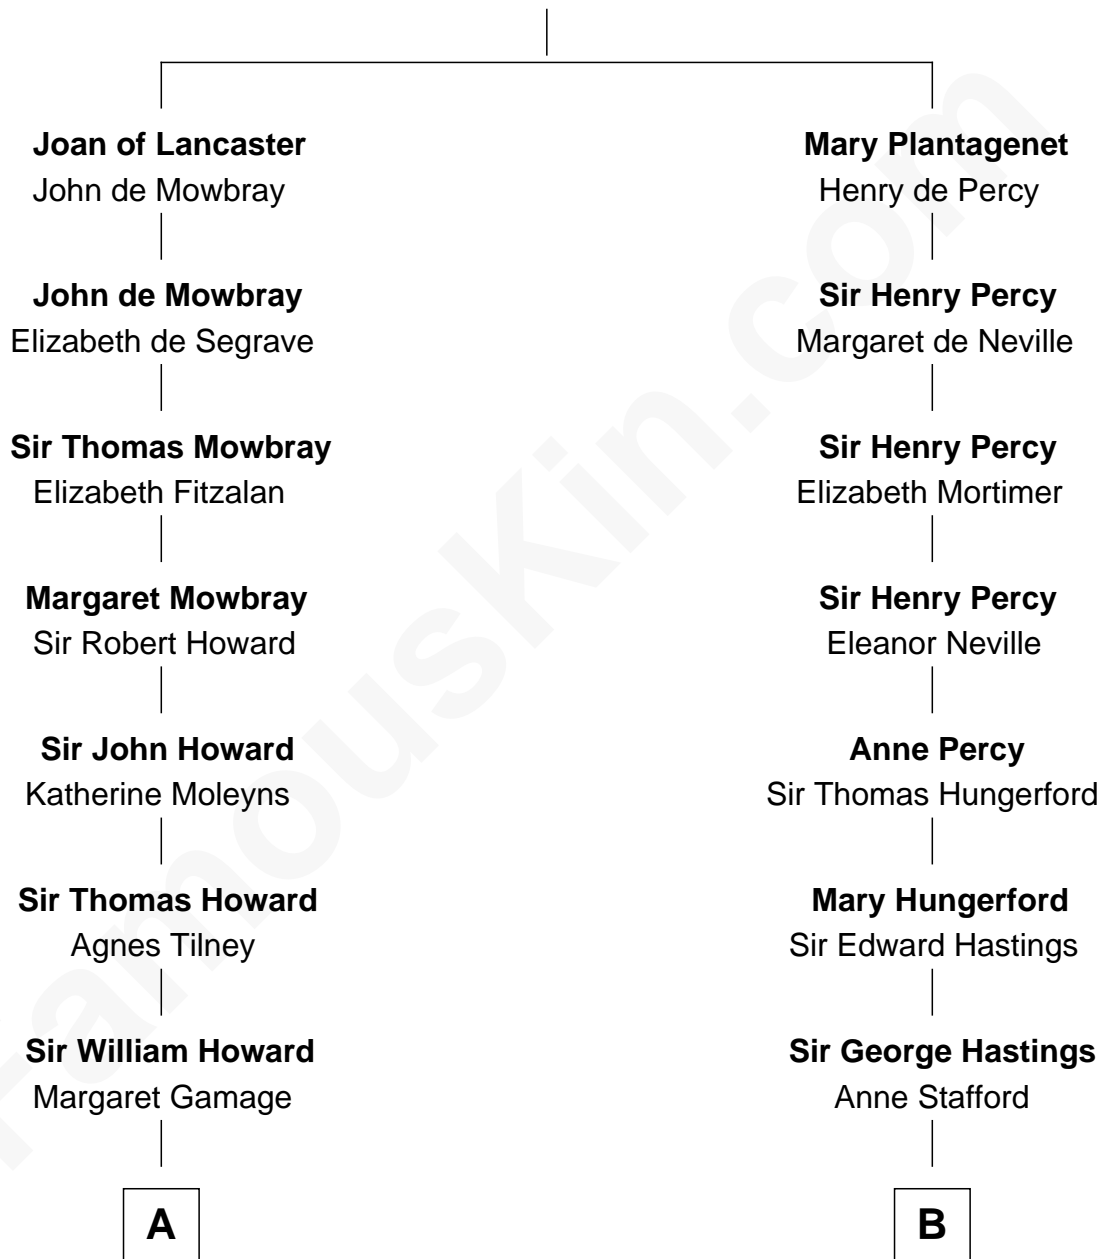

FamousKin.com

Relationship Chart of

Cara Delevingne

Fashion Model and Movie Actress

17th cousin 3 times removed of

Lewis Carroll

Author of Alice in Wonderland

Henry Plantagenet

Maud de Chaworth

C

—
John Vincent Sheffield
Anne Margaret Faudel-Phillips

—
Jane Armyne Sheffield
Sir Jocelyn Edward Greville Stevens

—
Pandora Anne Stevens
Charles Hamar Delevingne

—
Cara Delevingne
Model and Actress