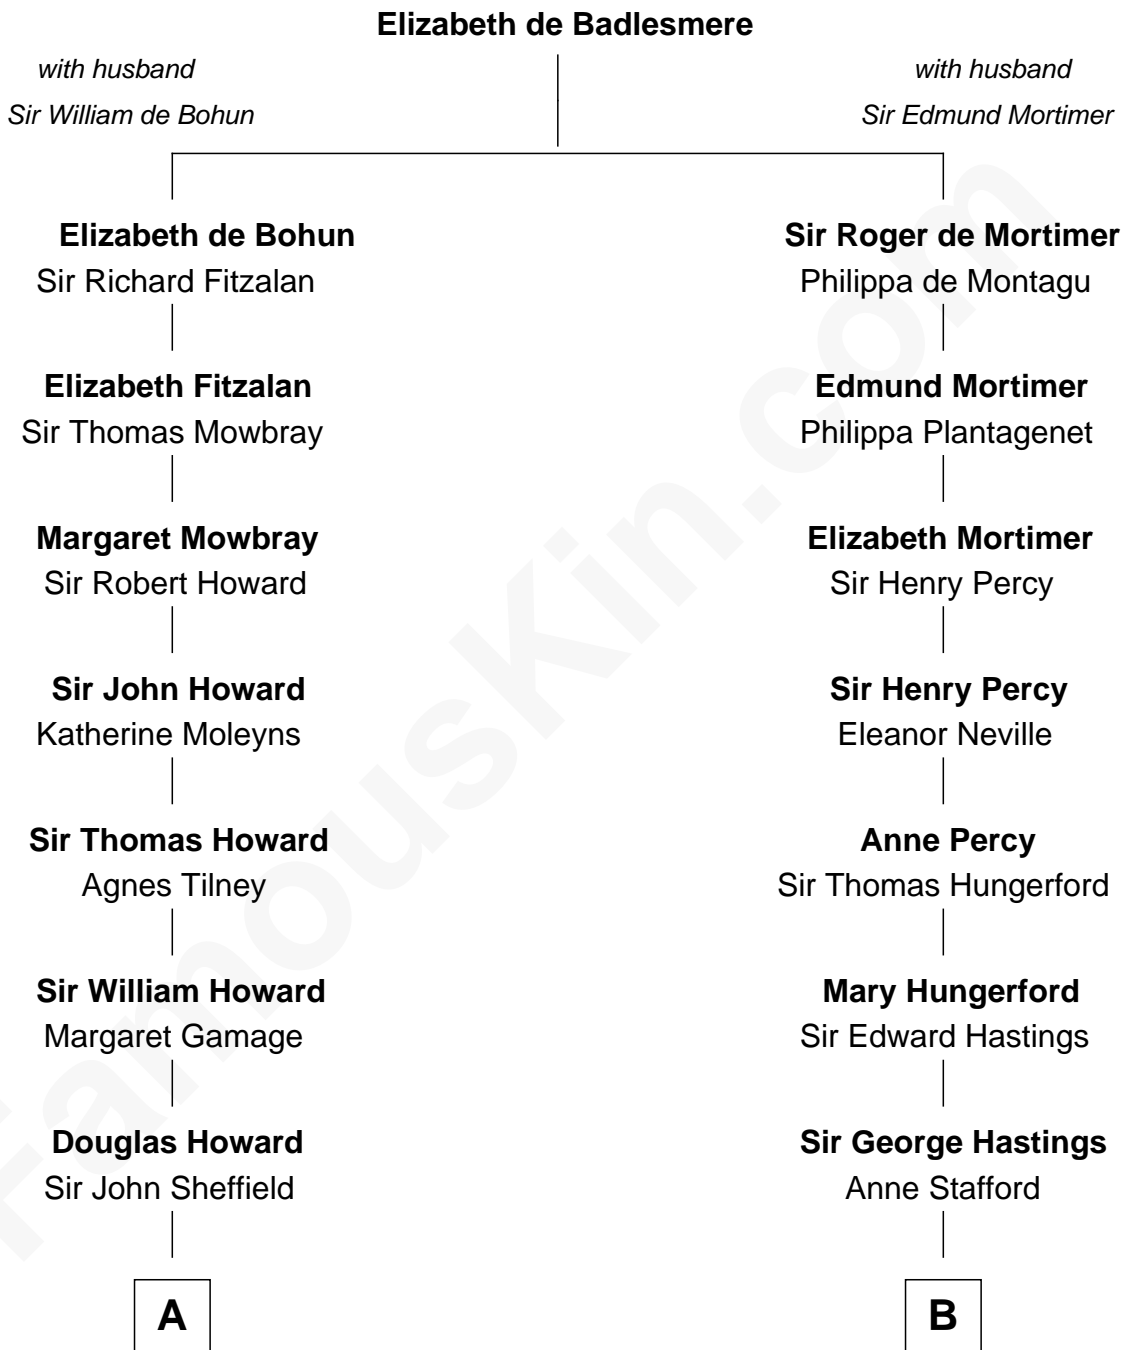

# FamousKin.com Relationship Chart of

**Cara Delevingne**

*Fashion Model and Movie Actress*

17th cousin 2 times removed of

**Lewis Carroll**

*Author of Alice in Wonderland*

**C**

—  
**Jane Armyne Sheffield**

Sir Jocelyn Edward Greville Stevens

—  
**Pandora Anne Stevens**

Charles Hamar Delevingne

—  
**Cara Delevingne**

*Model and Actress*

FamousKin.com