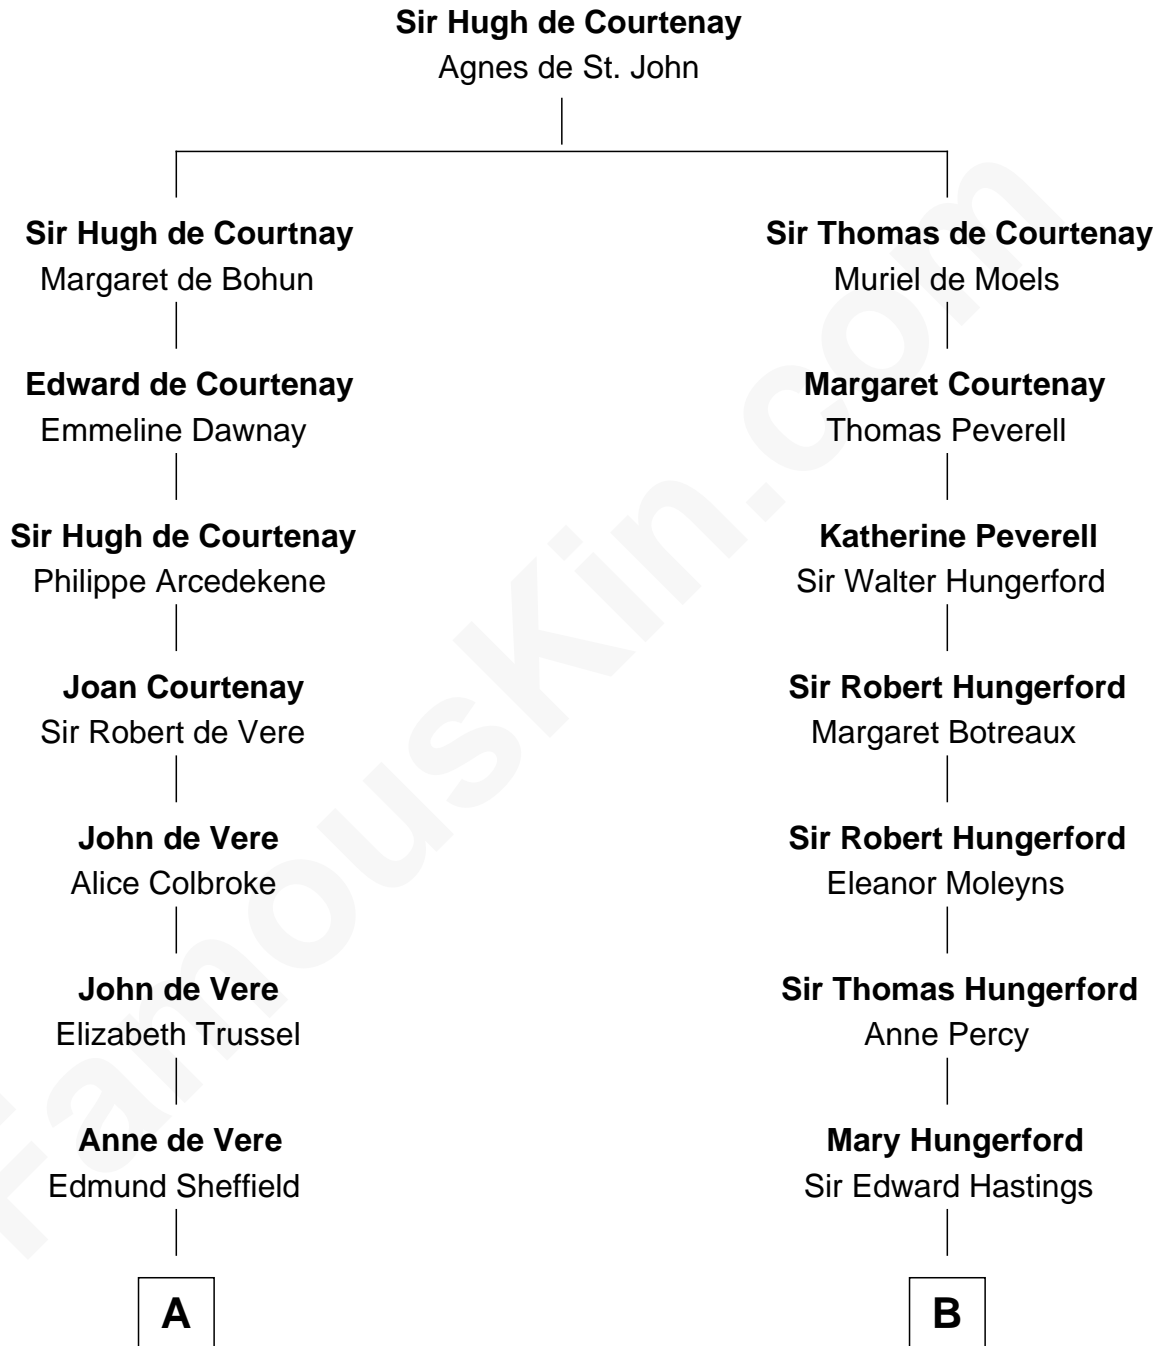

FamousKin.com

Relationship Chart of

Cara Delevingne

Fashion Model and Movie Actress

18th cousin 2 times removed of

Lewis Carroll

Author of Alice in Wonderland

C

John Vincent Sheffield
Anne Margaret Faudel-Phillips

Jane Armyne Sheffield
Sir Jocelyn Edward Greville Stevens

Pandora Anne Stevens
Charles Hamar Delevingne

Cara Delevingne
Model and Actress

D

Frances Jane Lutwidge
Rev. Charles Dodgson