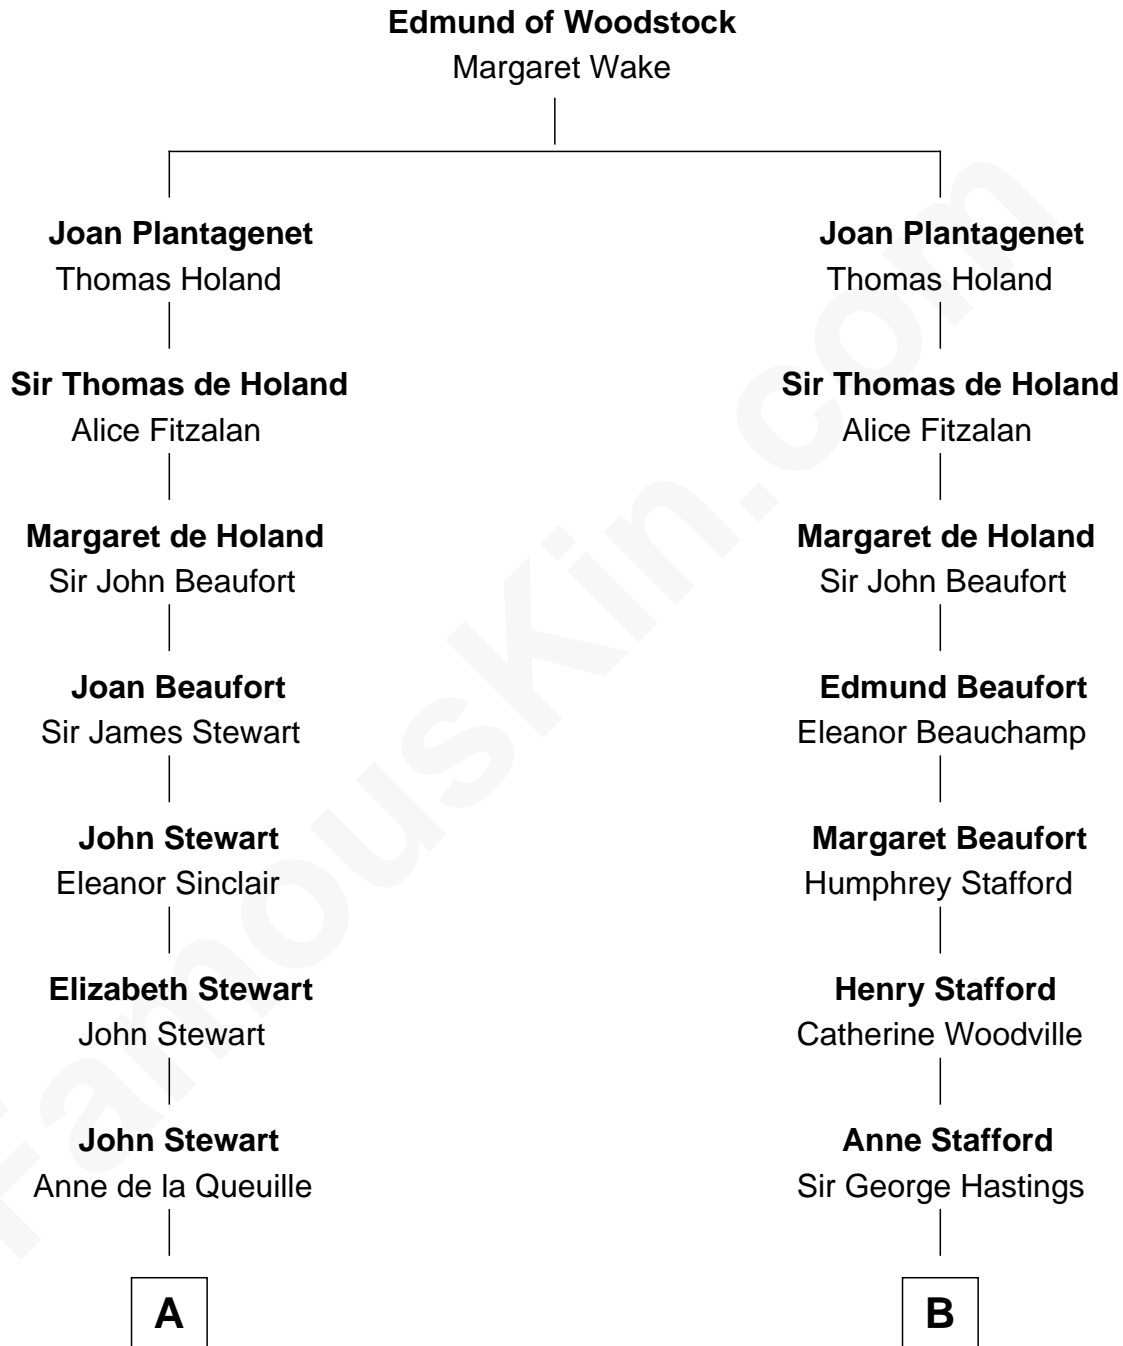

FamousKin.com

Relationship Chart of

Cara Delevingne

Fashion Model and Movie Actress

17th cousin 4 times removed of

Lewis Carroll

Author of Alice in Wonderland

C

—
Armyne Evelyne Gordon

Sir Lionel Lawson Faudel-Phillips

—
Anne Margaret Faudel-Phillips

John Vincent Sheffield

—
Jane Armyne Sheffield

Sir Jocelyn Edward Greville Stevens

—
Pandora Anne Stevens

Charles Hamar Delevingne

—
Cara Delevingne

Model and Actress