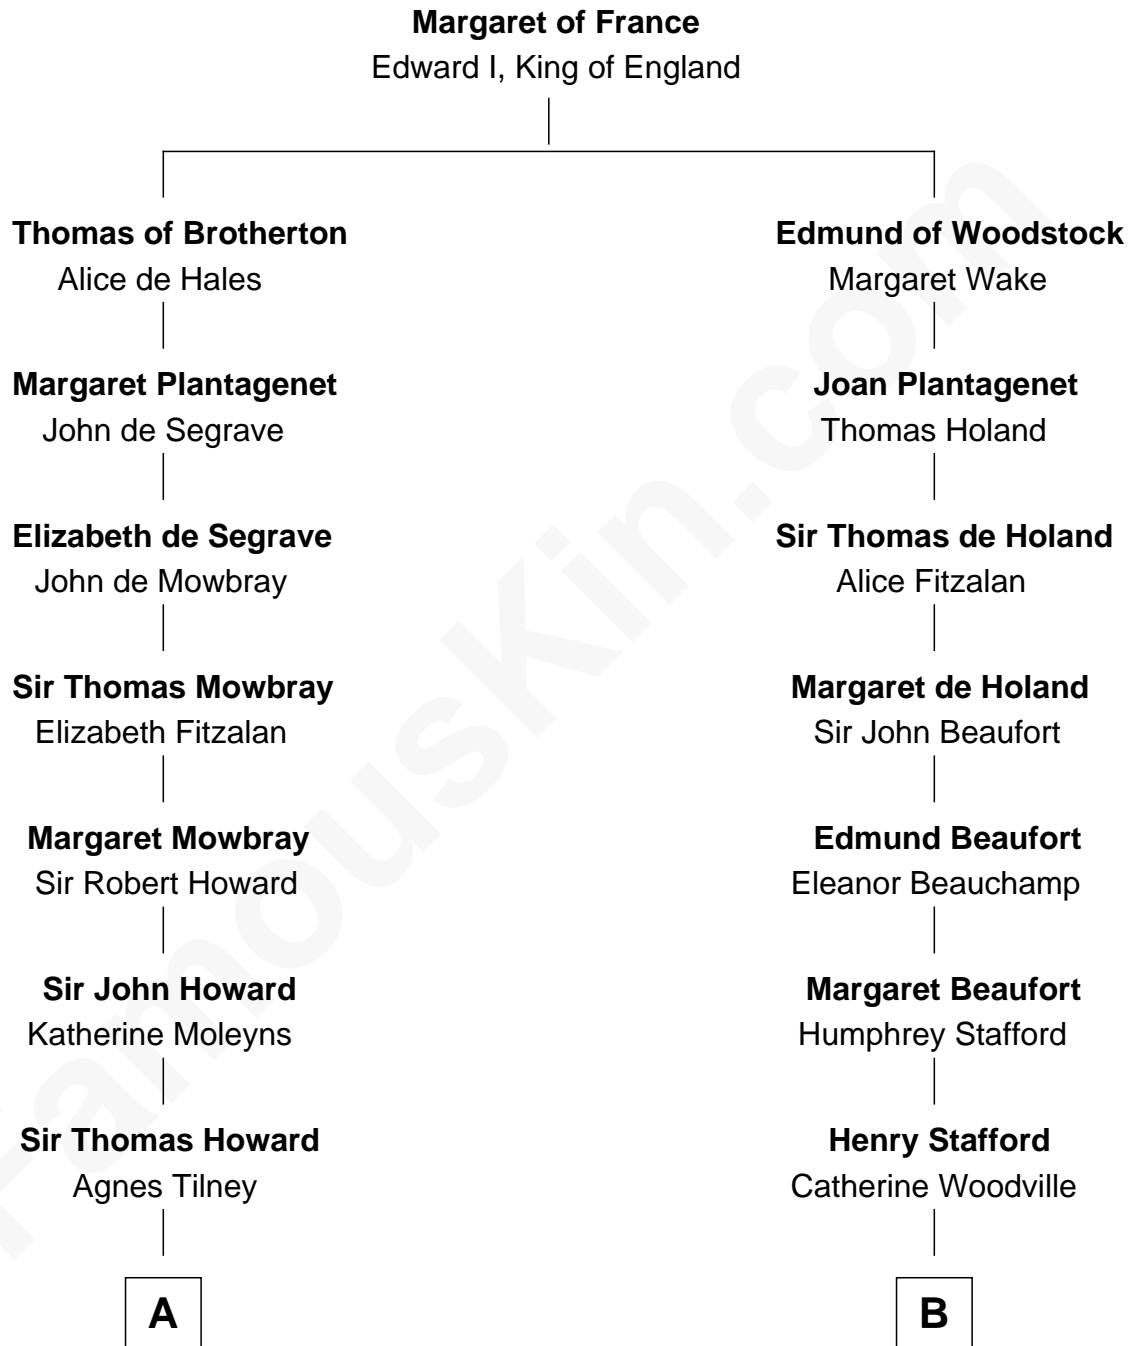

FamousKin.com

Relationship Chart of

Cara Delevingne

Fashion Model and Movie Actress

18th cousin 3 times removed of

Lewis Carroll

Author of Alice in Wonderland

C

Sir Berkeley Digby George Sheffield
Julia Mary de Tuyll van Serooskerken

John Vincent Sheffield
Anne Margaret Faudel-Phillips

Jane Armyne Sheffield
Sir Jocelyn Edward Greville Stevens

Pandora Anne Stevens
Charles Hamar Delevingne