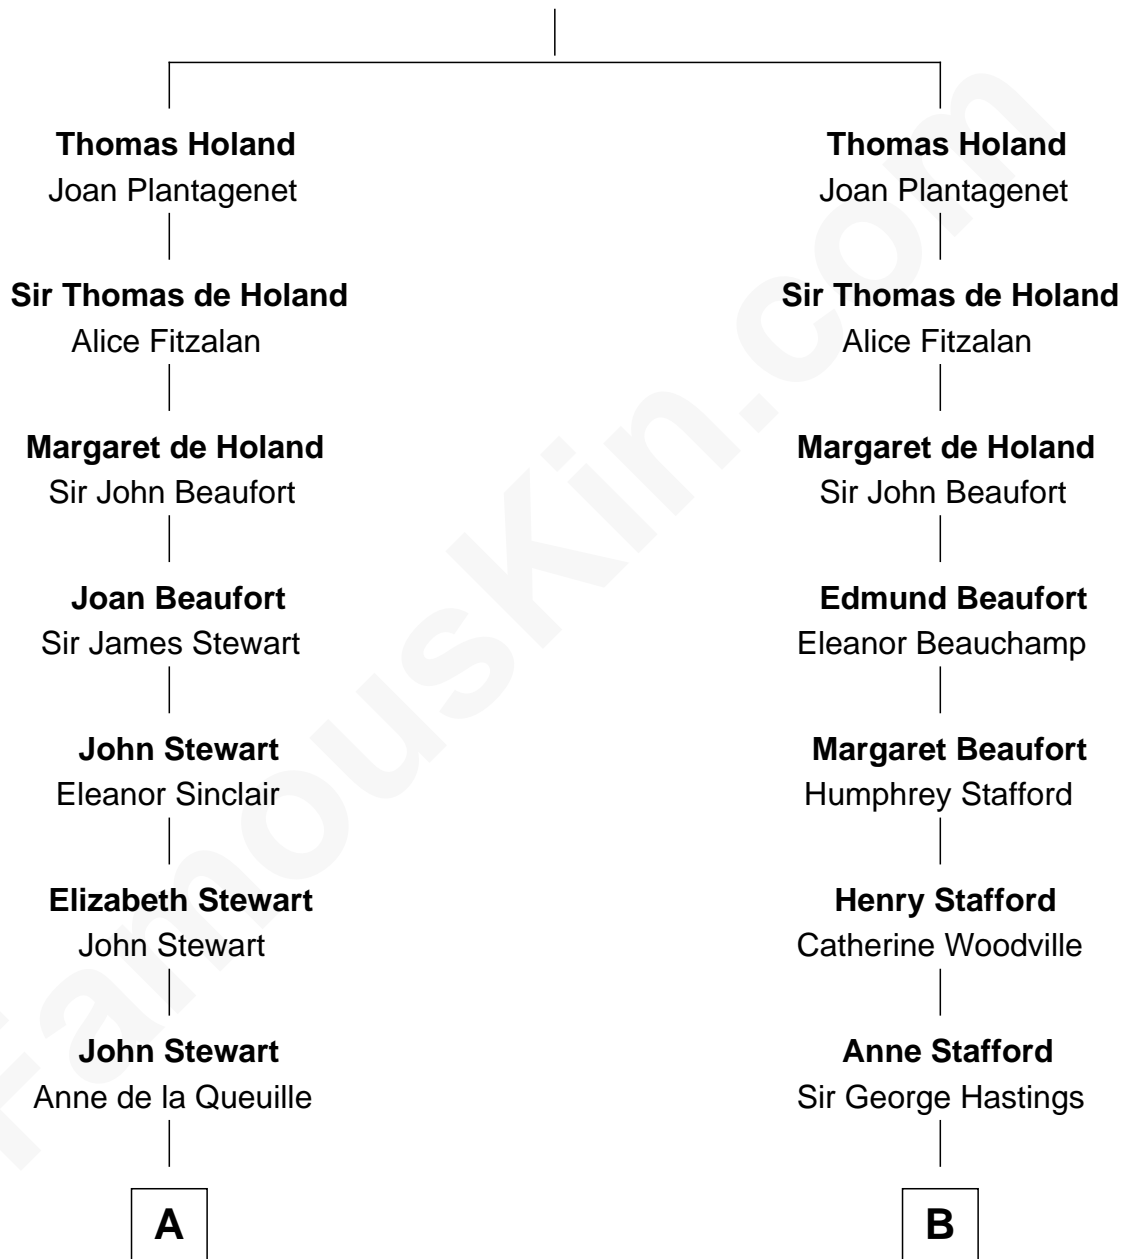

## Relationship Chart of

### Cara Delevingne

*Fashion Model and Movie Actress*

17th cousin 4 times removed of

### Lewis Carroll

*Author of Alice in Wonderland*

**Sir Robert de Holland**

Maude la Zouche

**C**

—  
**Armyne Evelyne Gordon**

Sir Lionel Lawson Faudel-Phillips

—  
**Anne Margaret Faudel-Phillips**