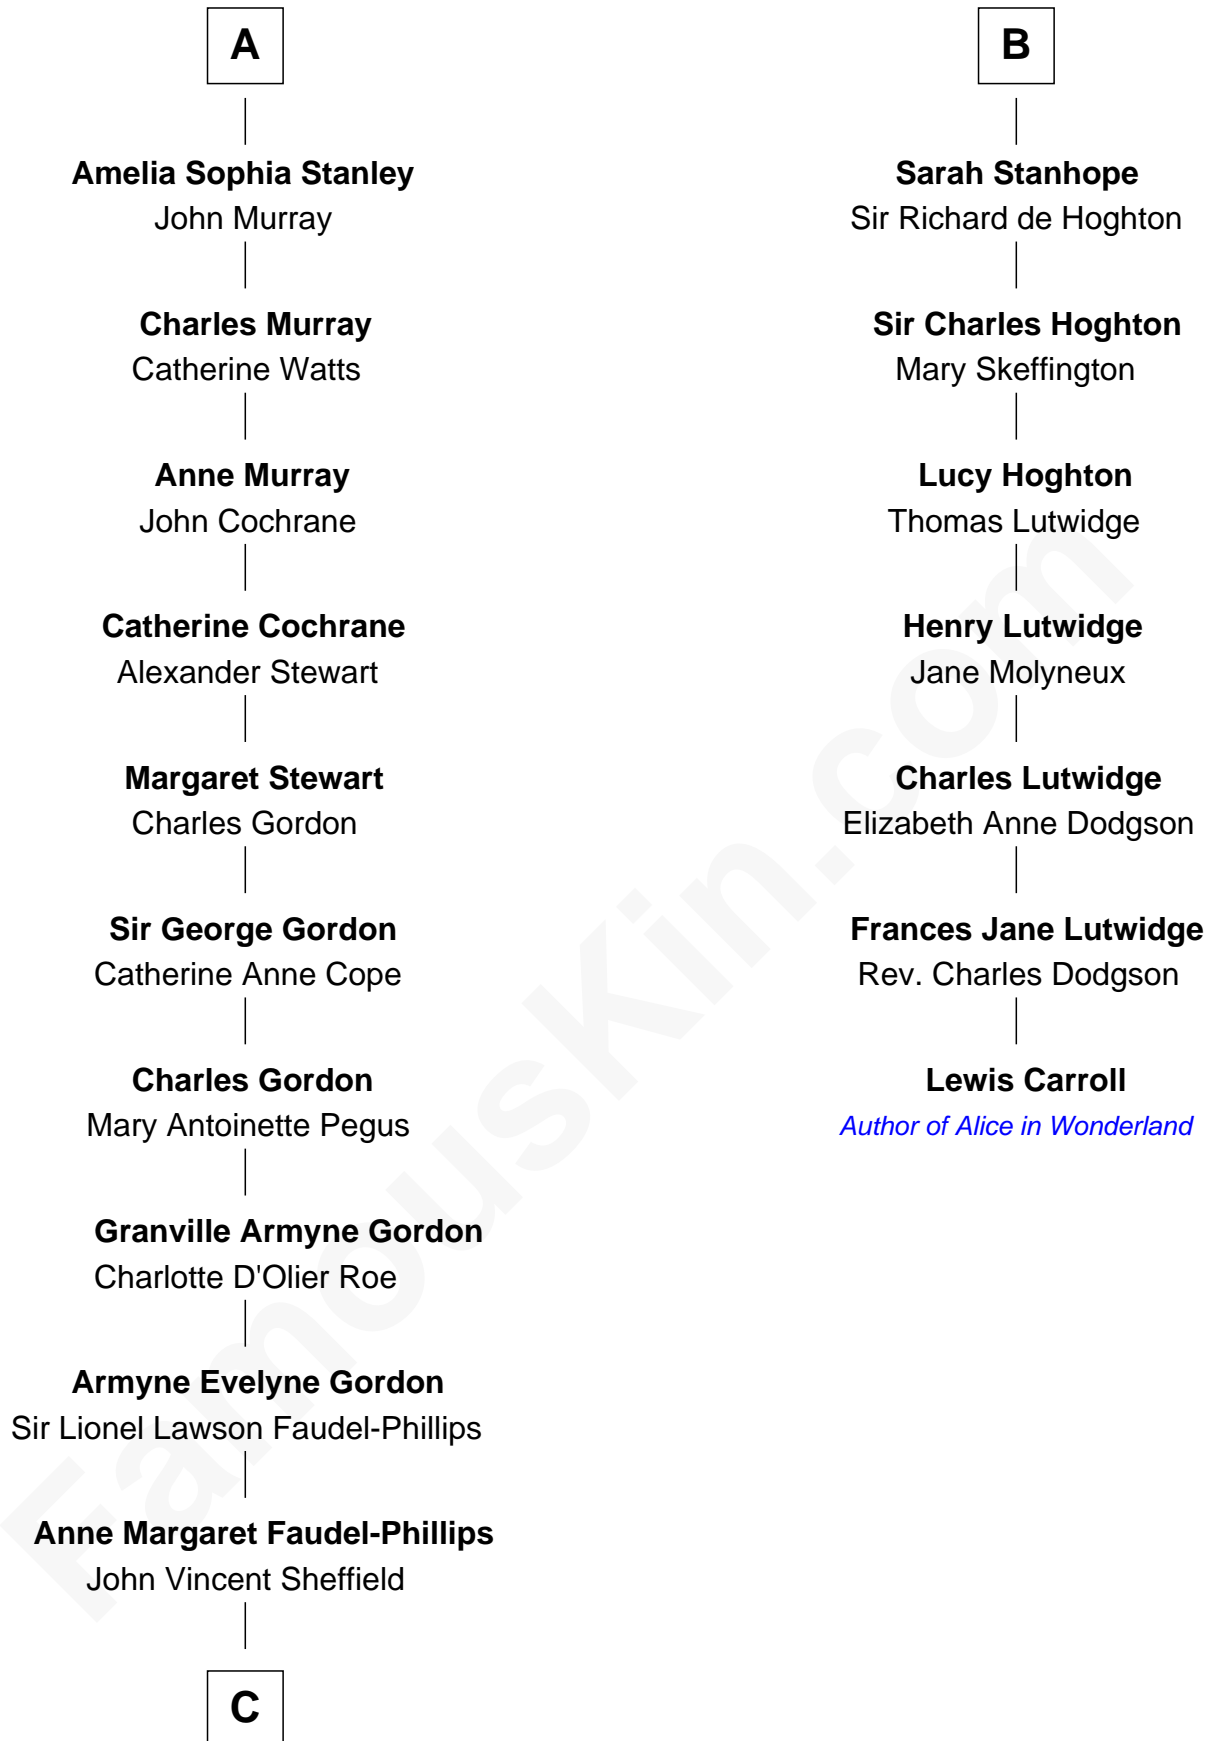

FamousKin.com

Relationship Chart of

Cara Delevingne

Fashion Model and Movie Actress

13th cousin 6 times removed of

Lewis Carroll

Author of Alice in Wonderland

C

—
Jane Armyne Sheffield

Sir Jocelyn Edward Greville Stevens

—
Pandora Anne Stevens

Charles Hamar Delevingne

—
Cara Delevingne

Model and Actress

FamousKin.com