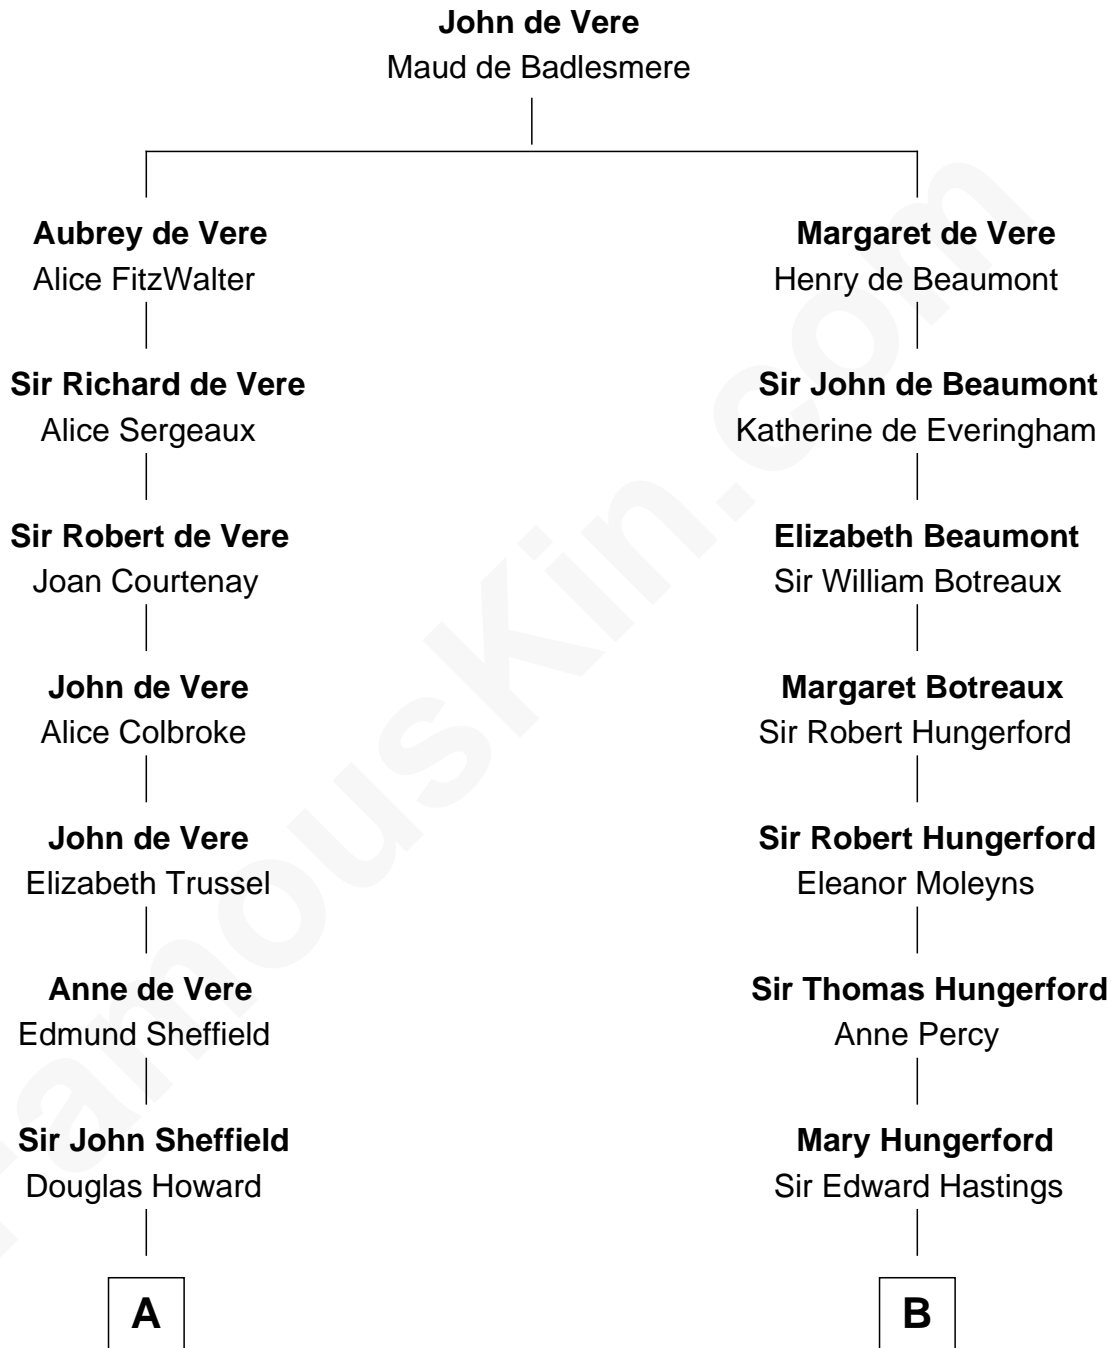

FamousKin.com

Relationship Chart of

Cara Delevingne

Fashion Model and Movie Actress

19th cousin of

E. M. Forster

English Novelist

C

Jane Armyne Sheffield
Sir Jocelyn Edward Greville Stevens

Pandora Anne Stevens
Charles Hamar Delevingne

Cara Delevingne
Model and Actress

D

Laura Thornton
Charles Forster

Edward Morgan Llewellyn Forster
Alice Clara Whichelo