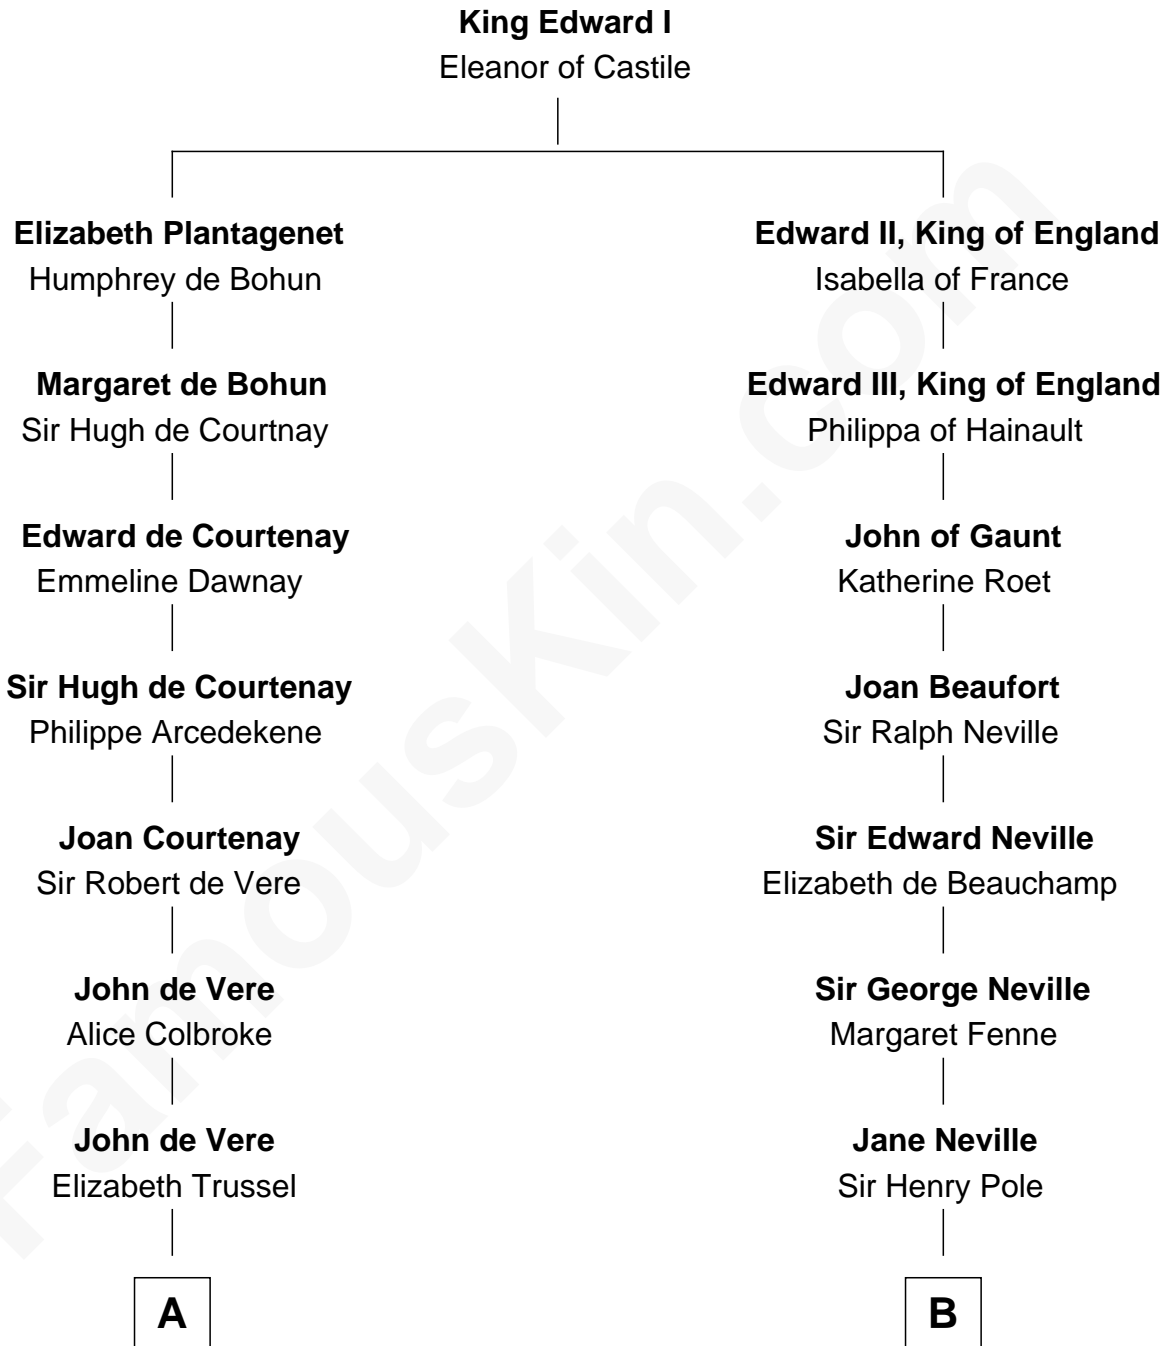

FamousKin.com

Relationship Chart of

Cara Delevingne

Fashion Model and Movie Actress

18th cousin 3 times removed of

E. M. Forster
English Novelist

C

Sir Berkeley Digby George Sheffield
Julia Mary de Tuyll van Serooskerken

John Vincent Sheffield
Anne Margaret Faudel-Phillips

Jane Armyne Sheffield
Sir Jocelyn Edward Greville Stevens

Pandora Anne Stevens
Charles Hamar Delevingne

Cara Delevingne
Model and Actress

D

Edward Morgan Llewellyn Forster
Alice Clara Whichelo