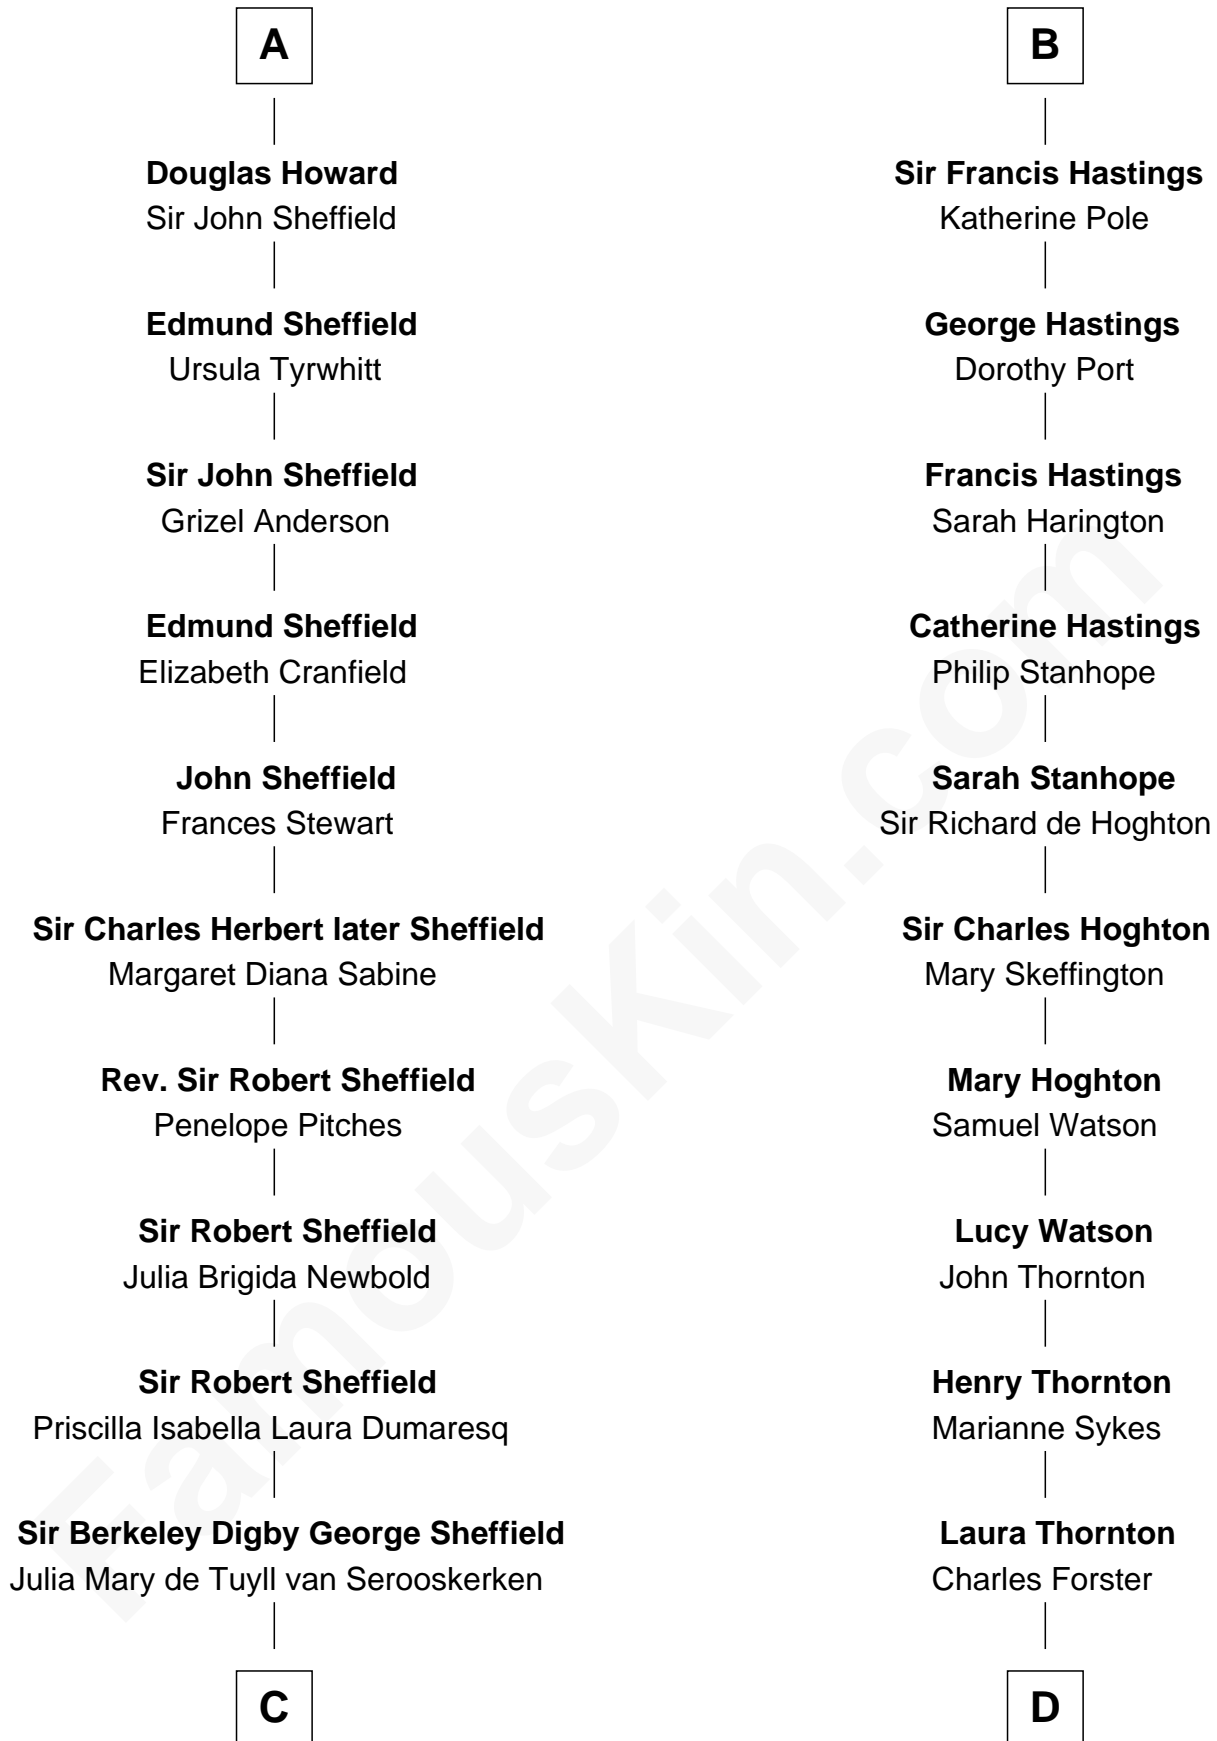

FamousKin.com

Relationship Chart of

Cara Delevingne

Fashion Model and Movie Actress

18th cousin 2 times removed of

E. M. Forster
English Novelist

Henry Plantagenet
Maud de Chaworth

C

John Vincent Sheffield
Anne Margaret Faudel-Phillips

Jane Armyne Sheffield
Sir Jocelyn Edward Greville Stevens

Pandora Anne Stevens
Charles Hamar Delevingne

Cara Delevingne
Model and Actress

D

Edward Morgan Llewellyn Forster
Alice Clara Whichelo