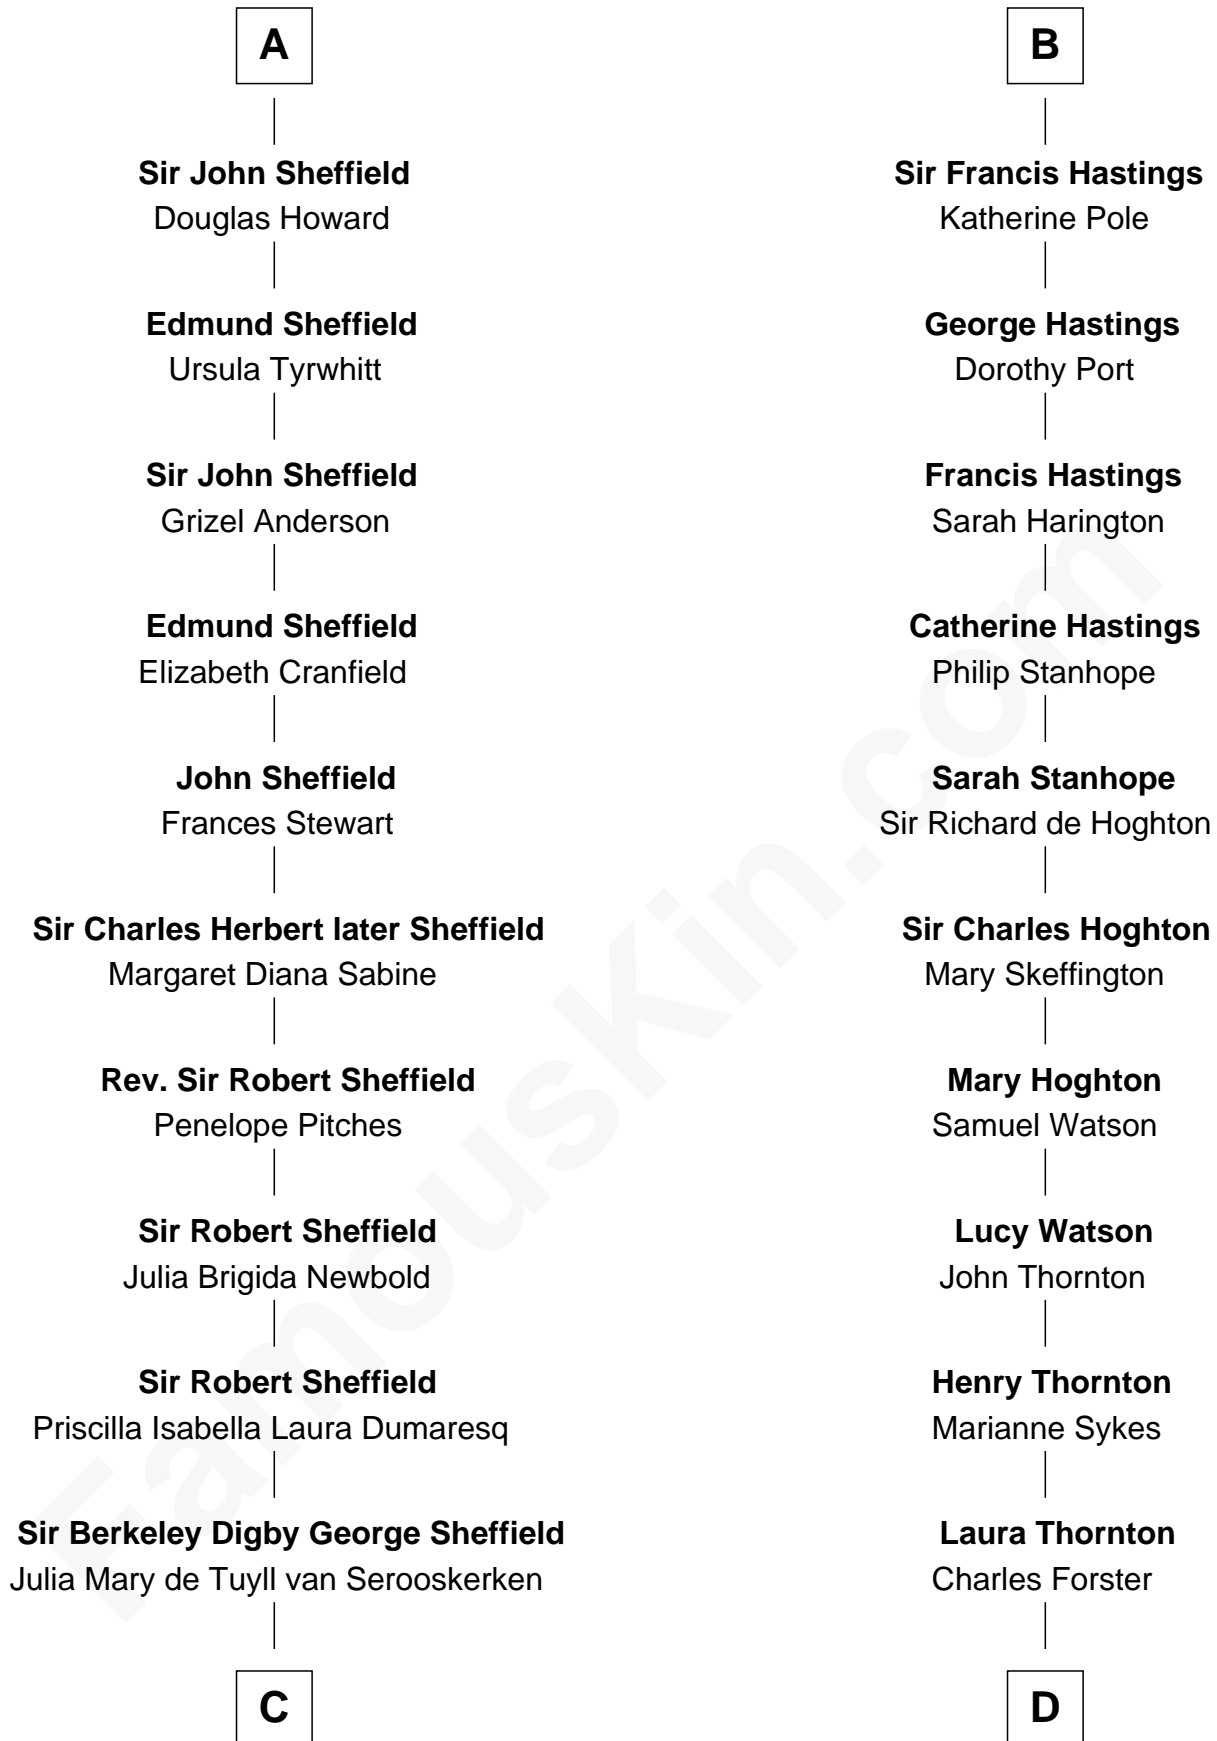

FamousKin.com

Relationship Chart of

Cara Delevingne

Fashion Model and Movie Actress

18th cousin 2 times removed of

E. M. Forster
English Novelist

William de Montagu
Katherine de Grandison

Sibyl de Montagu
Sir Edmund Fitzalan

Edmund Mortimer
Philippa Plantagenet

Elizabeth Mortimer
Sir Henry Percy

Sir Henry Percy
Eleanor Neville

Anne Percy
Sir Thomas Hungerford

Mary Hungerford
Sir Edward Hastings

Sir George Hastings
Anne Stafford

B

C

John Vincent Sheffield
Anne Margaret Faudel-Phillips

Jane Armyne Sheffield
Sir Jocelyn Edward Greville Stevens

Pandora Anne Stevens
Charles Hamar Delevingne

Cara Delevingne
Model and Actress

D

Edward Morgan Llewellyn Forster
Alice Clara Whichelo