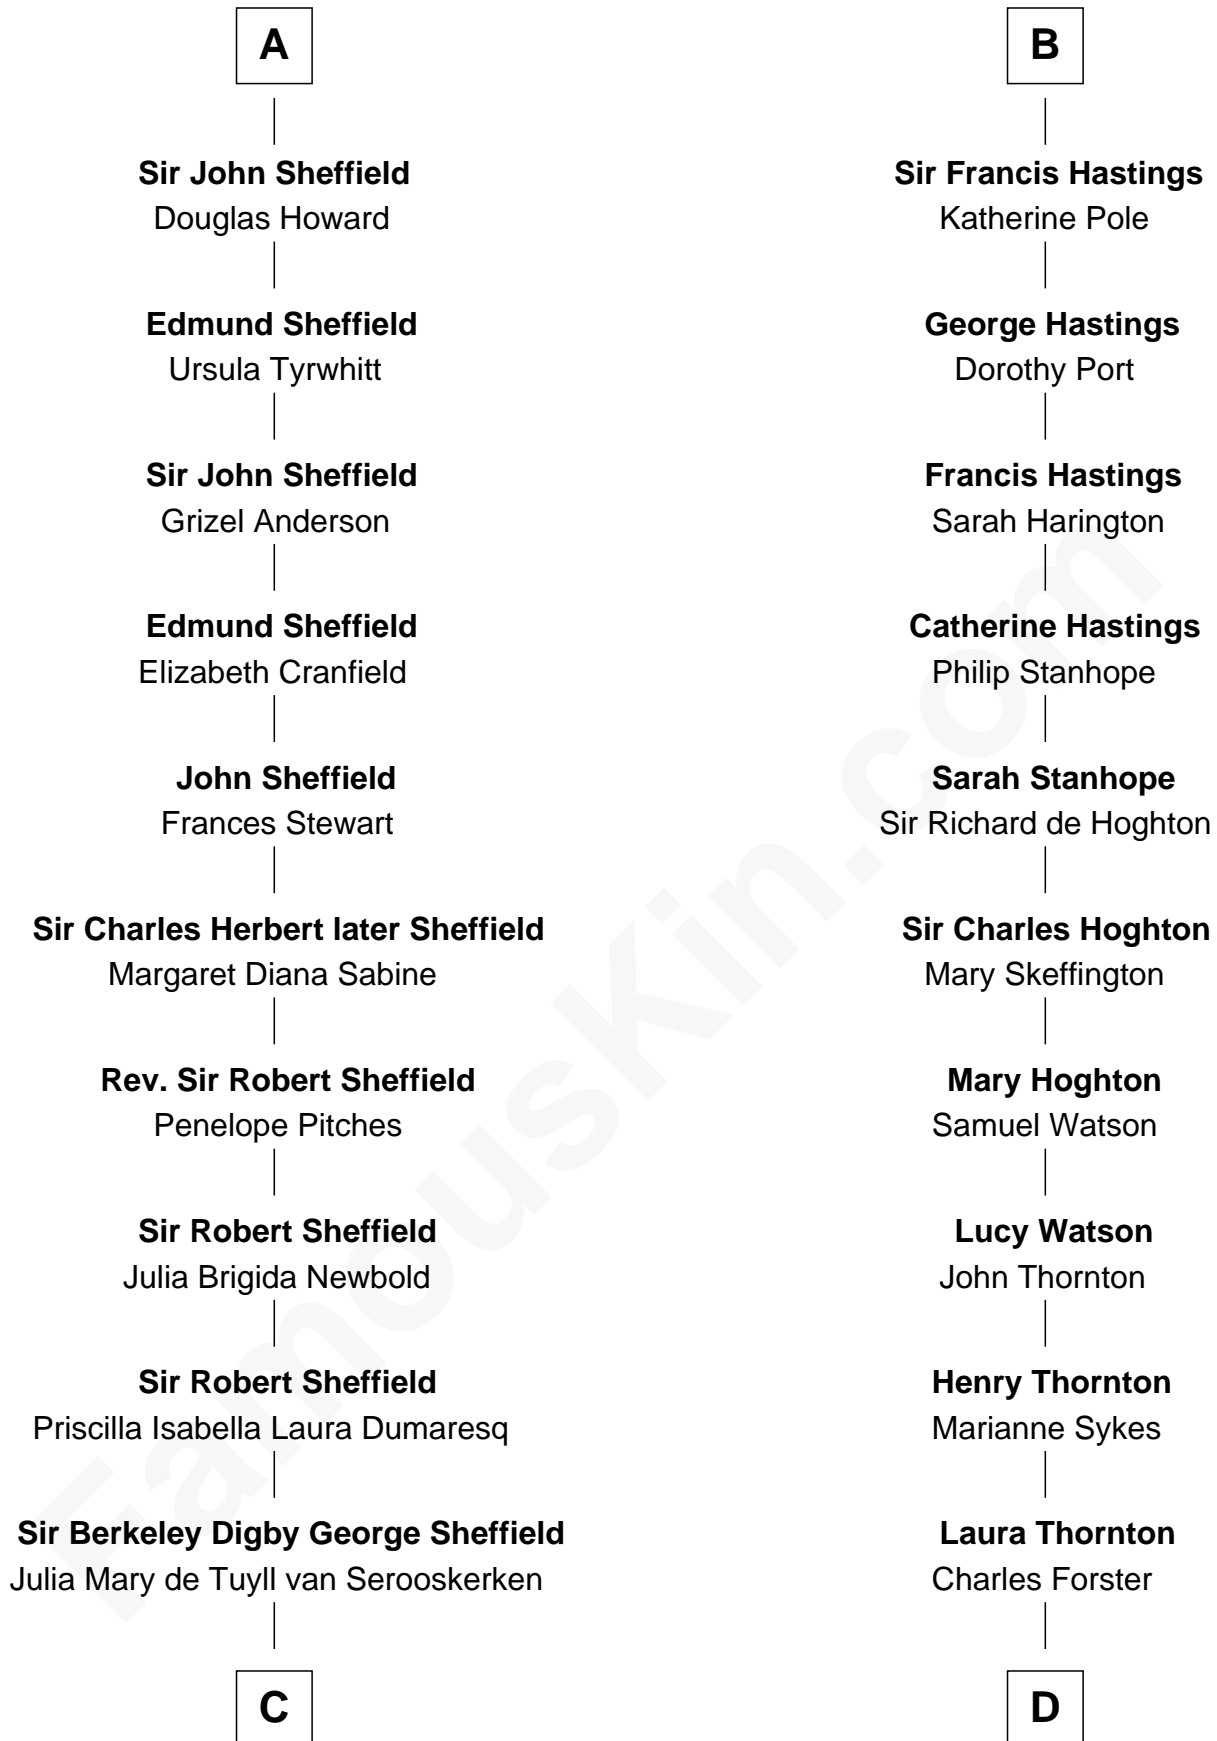

FamousKin.com

Relationship Chart of

Cara Delevingne

Fashion Model and Movie Actress

18th cousin 2 times removed of

E. M. Forster
English Novelist

Edmund Fitzalan
Alice de Warenne

Aline Fitzalan
Sir Roger le Strange

John le Strange
Maud de Mohun

Richard le Strange
Elizabeth de Cobham

John le Strange
Jacquetta Woodville

Joan le Strange
George Stanley

Jane Stanley
Sir Robert Sheffield

Edmund Sheffield
Anne de Vere

A

Richard Fitzalan
Eleanor Plantagenet

Alice Fitzalan
Sir Thomas de Holand

Margaret de Holand
Sir John Beaufort

Edmund Beaufort
Eleanor Beauchamp

Margaret Beaufort
Humphrey Stafford

Henry Stafford
Catherine Woodville

Anne Stafford
Sir George Hastings

B

C

John Vincent Sheffield
Anne Margaret Faudel-Phillips

Jane Armyne Sheffield
Sir Jocelyn Edward Greville Stevens

Pandora Anne Stevens
Charles Hamar Delevingne

Cara Delevingne
Model and Actress

D

Edward Morgan Llewellyn Forster
Alice Clara Whichelo