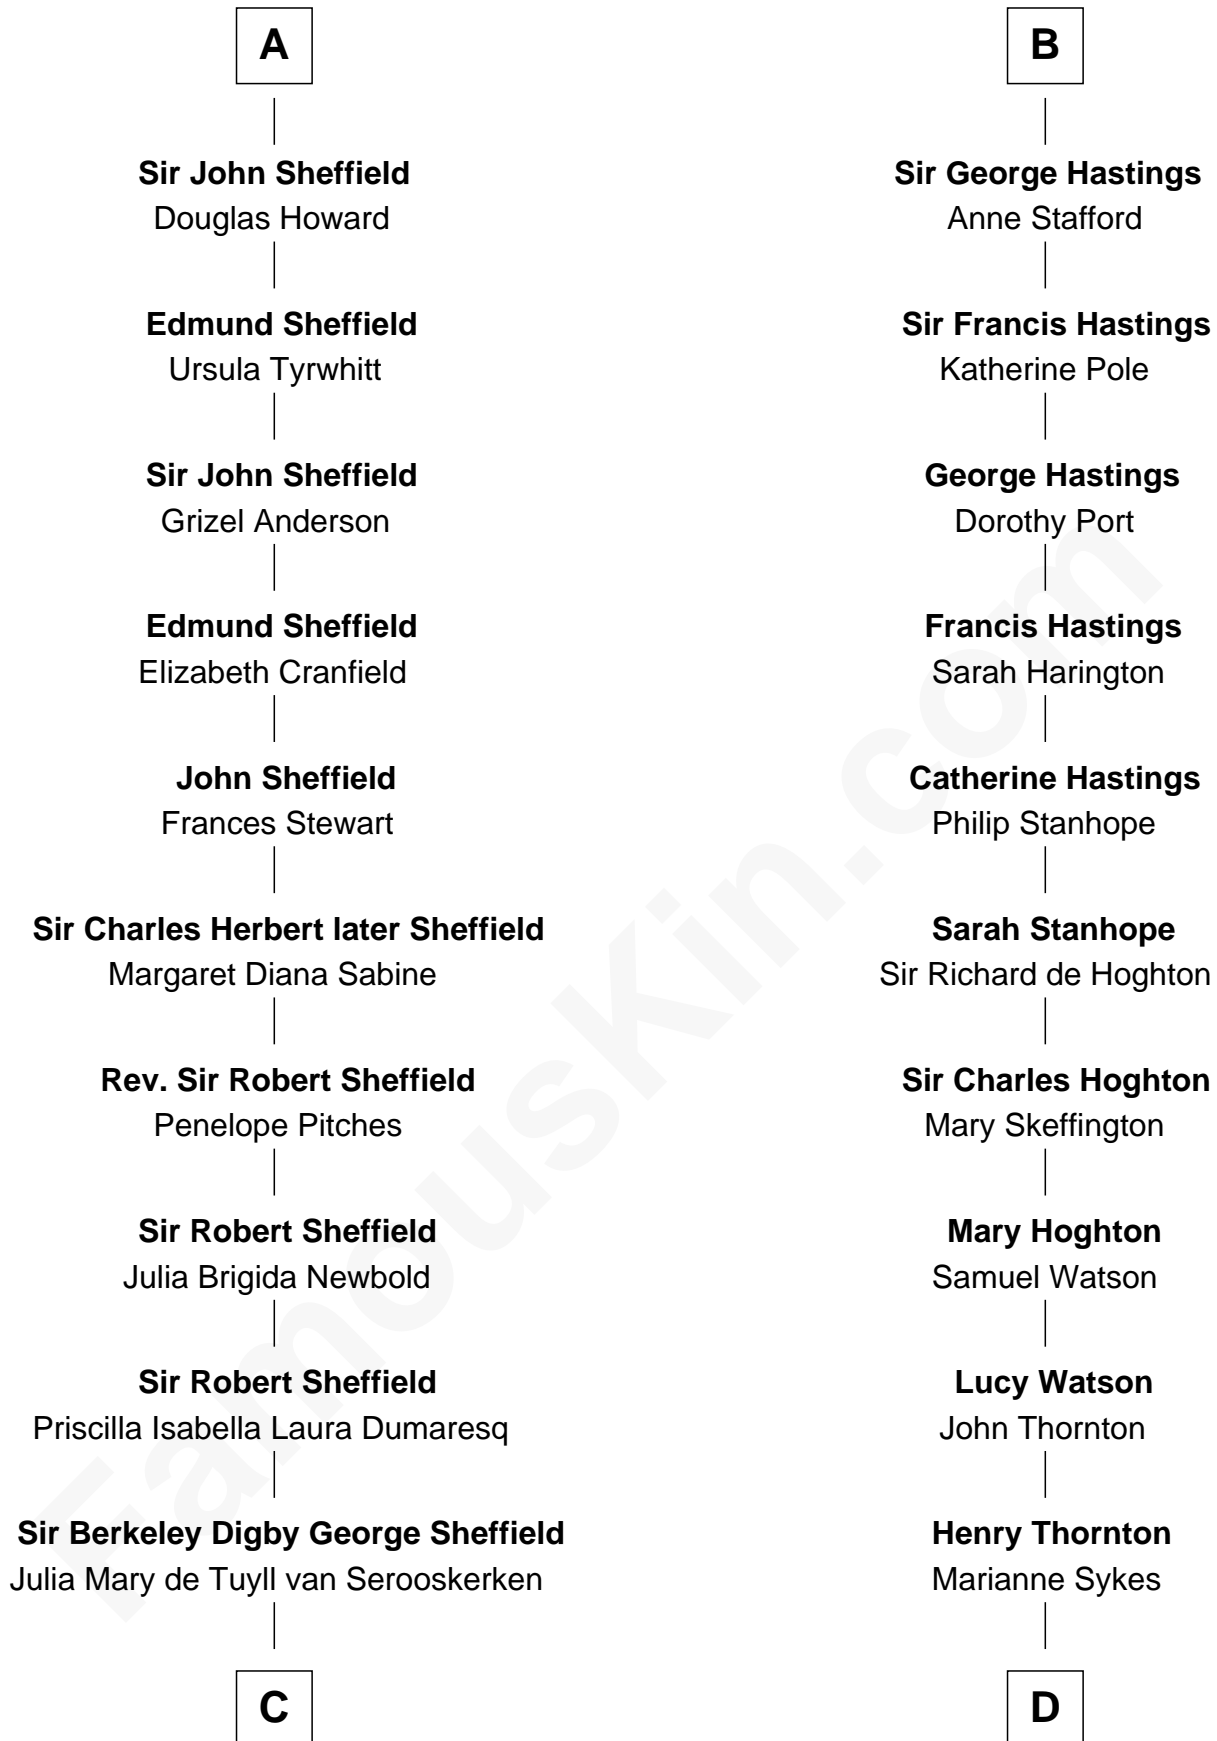

FamousKin.com

Relationship Chart of

Cara Delevingne

Fashion Model and Movie Actress

19th cousin 1 time removed of

E. M. Forster
English Novelist

C

John Vincent Sheffield
Anne Margaret Faudel-Phillips

Jane Armyne Sheffield
Sir Jocelyn Edward Greville Stevens

Pandora Anne Stevens
Charles Hamar Delevingne

Cara Delevingne
Model and Actress

D

Laura Thornton
Charles Forster

Edward Morgan Llewellyn Forster
Alice Clara Whichelo