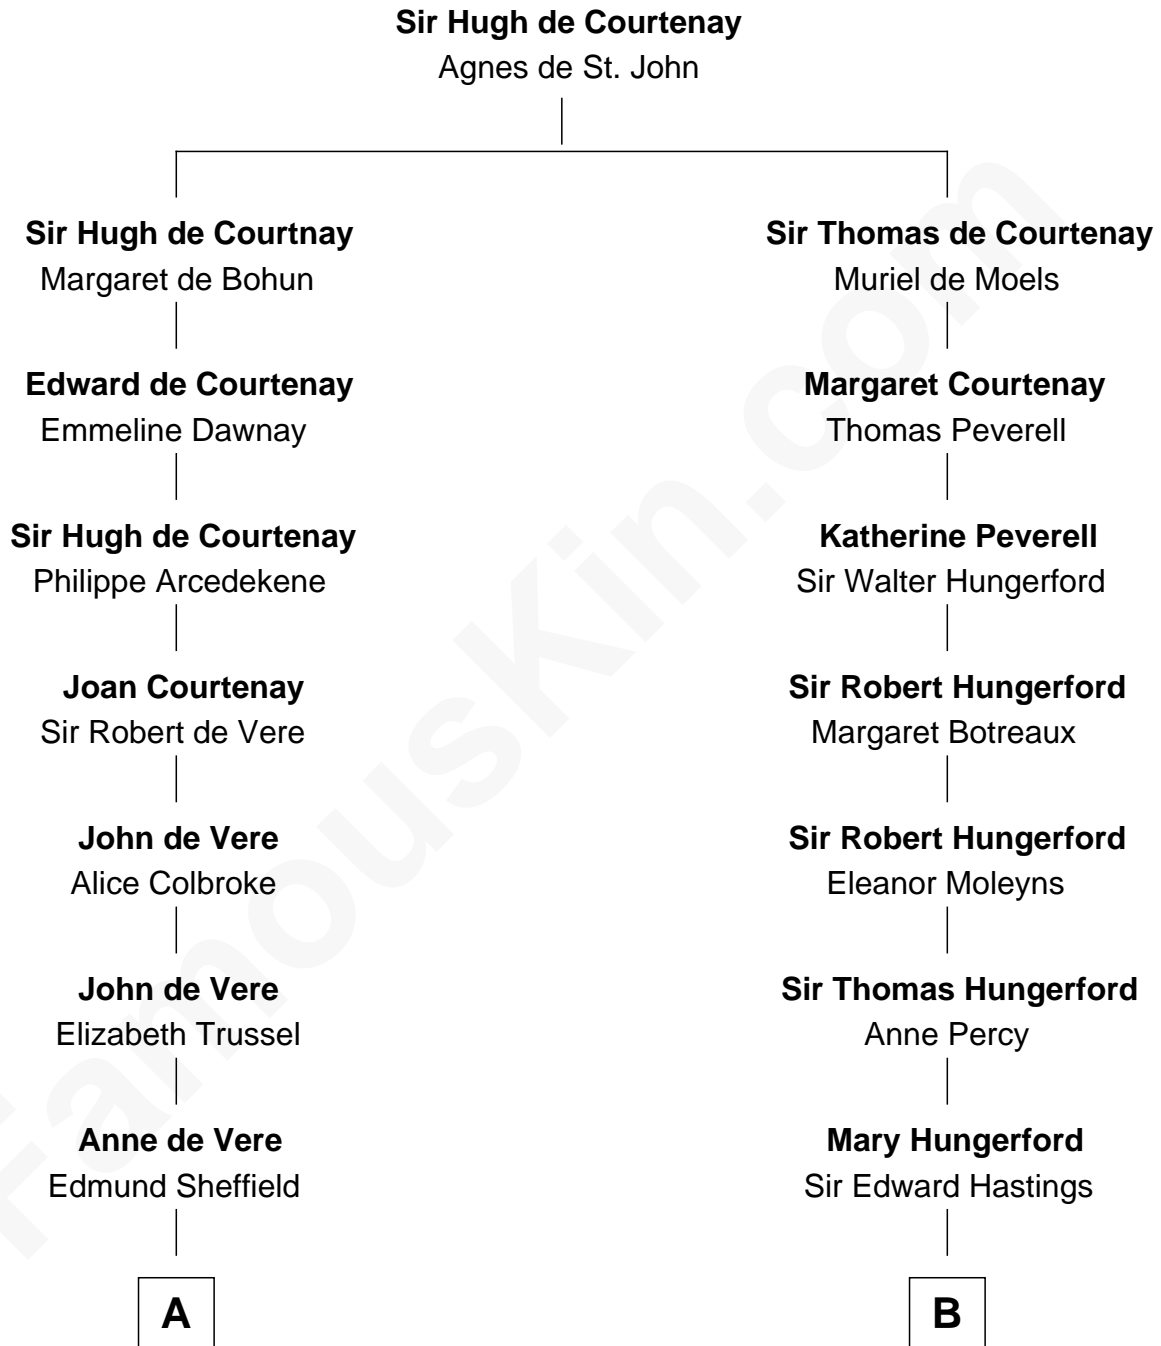

FamousKin.com

Relationship Chart of

Cara Delevingne

Fashion Model and Movie Actress

19th cousin 1 time removed of

E. M. Forster
English Novelist

C

John Vincent Sheffield
Anne Margaret Faudel-Phillips

Jane Armyne Sheffield
Sir Jocelyn Edward Greville Stevens

Pandora Anne Stevens
Charles Hamar Delevingne

Cara Delevingne
Model and Actress

D

Laura Thornton
Charles Forster

Edward Morgan Llewellyn Forster
Alice Clara Whichelo