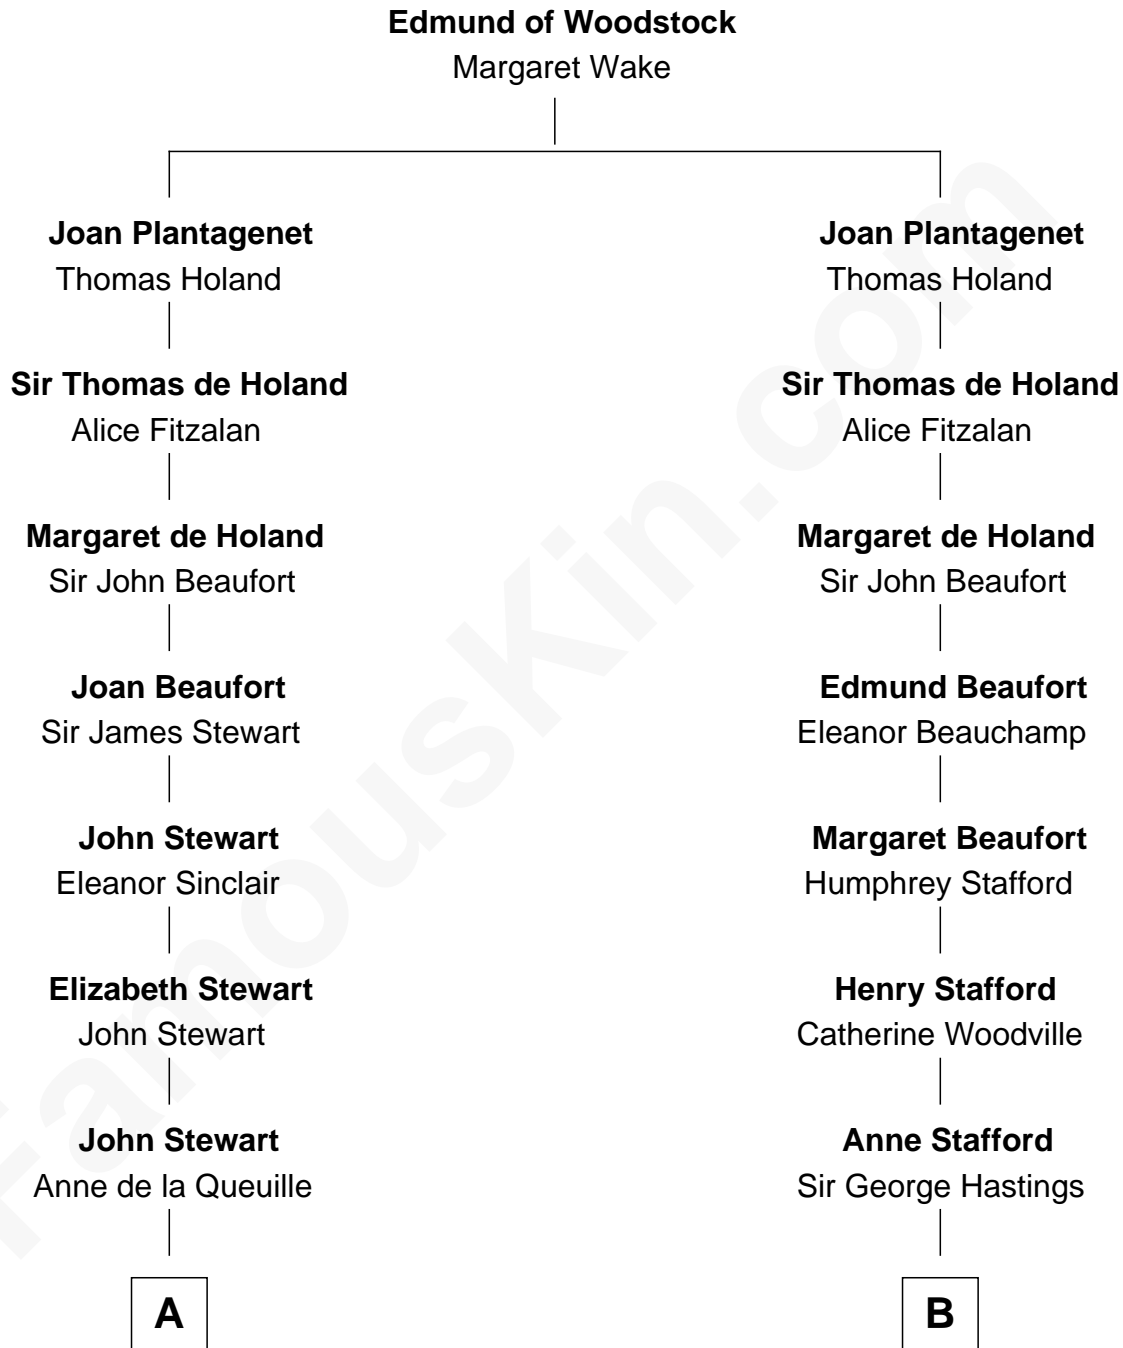

FamousKin.com

Relationship Chart of

Cara Delevingne

Fashion Model and Movie Actress

18th cousin 3 times removed of

E. M. Forster
English Novelist

C

Armyne Evelyne Gordon
Sir Lionel Lawson Faudel-Phillips

Anne Margaret Faudel-Phillips
John Vincent Sheffield

Jane Armyne Sheffield
Sir Jocelyn Edward Greville Stevens

Pandora Anne Stevens
Charles Hamar Delevingne

Cara Delevingne
Model and Actress

D

Edward Morgan Llewellyn Forster
Alice Clara Whichelo