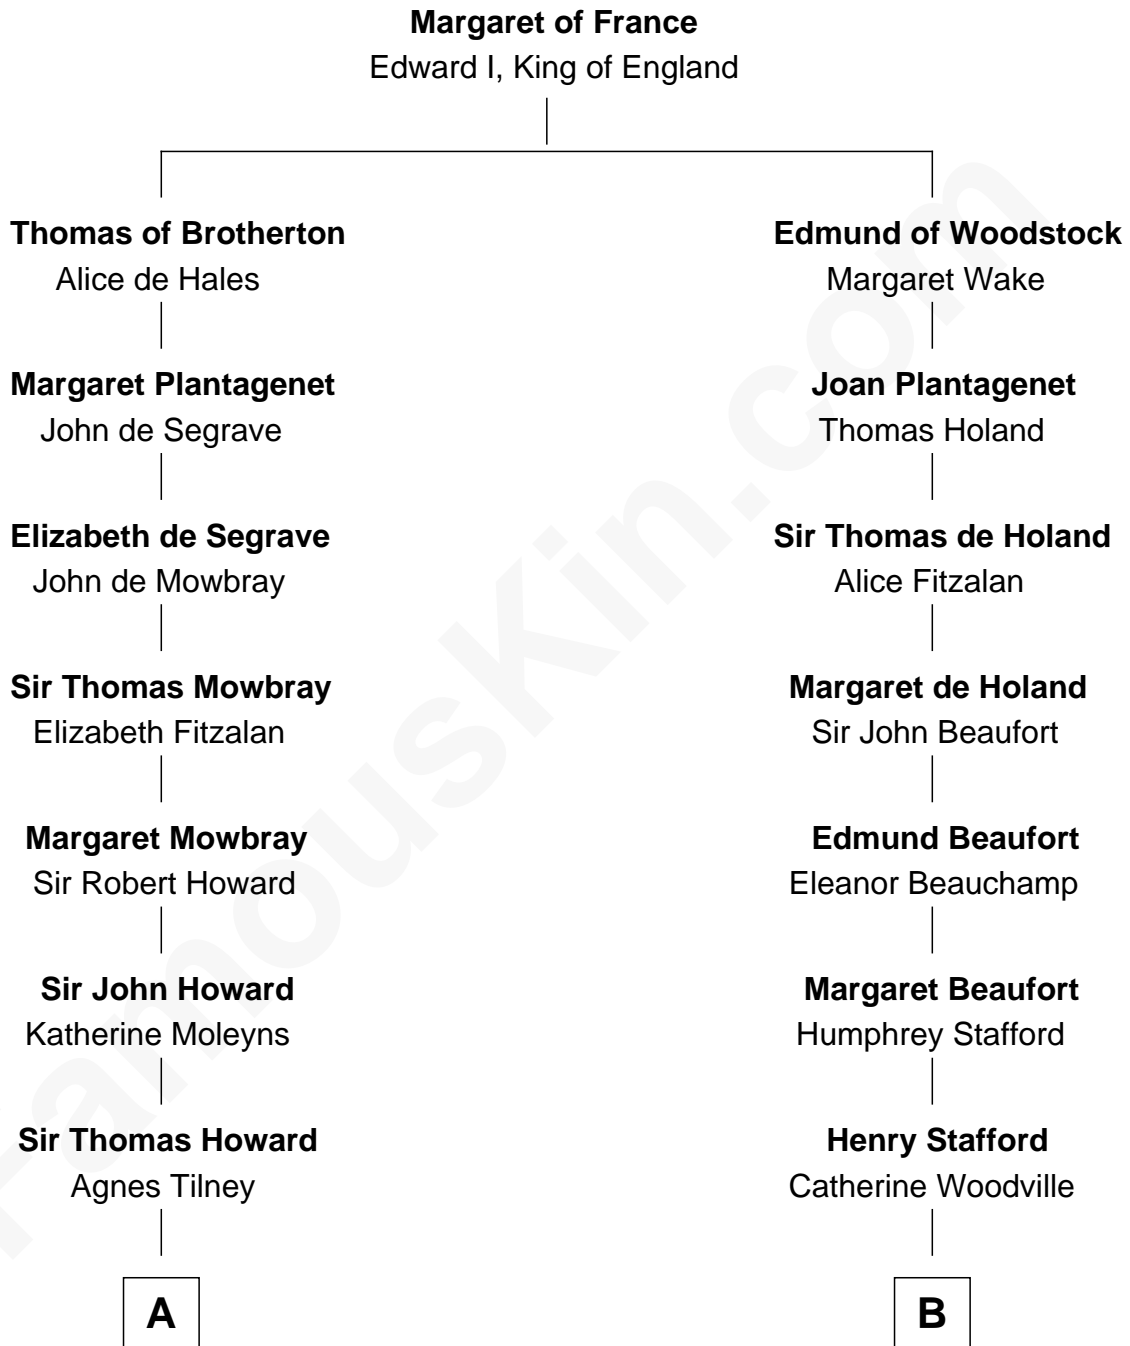

FamousKin.com

Relationship Chart of

Cara Delevingne

Fashion Model and Movie Actress

19th cousin 2 times removed of

E. M. Forster
English Novelist

C

Sir Berkeley Digby George Sheffield
Julia Mary de Tuyll van Serooskerken

John Vincent Sheffield
Anne Margaret Faudel-Phillips

Jane Armyne Sheffield
Sir Jocelyn Edward Greville Stevens

Pandora Anne Stevens
Charles Hamar Delevingne

Cara Delevingne
Model and Actress

D

Laura Thornton
Charles Forster

Edward Morgan Llewellyn Forster
Alice Clara Whichelo

E. M. Forster
English Novelist