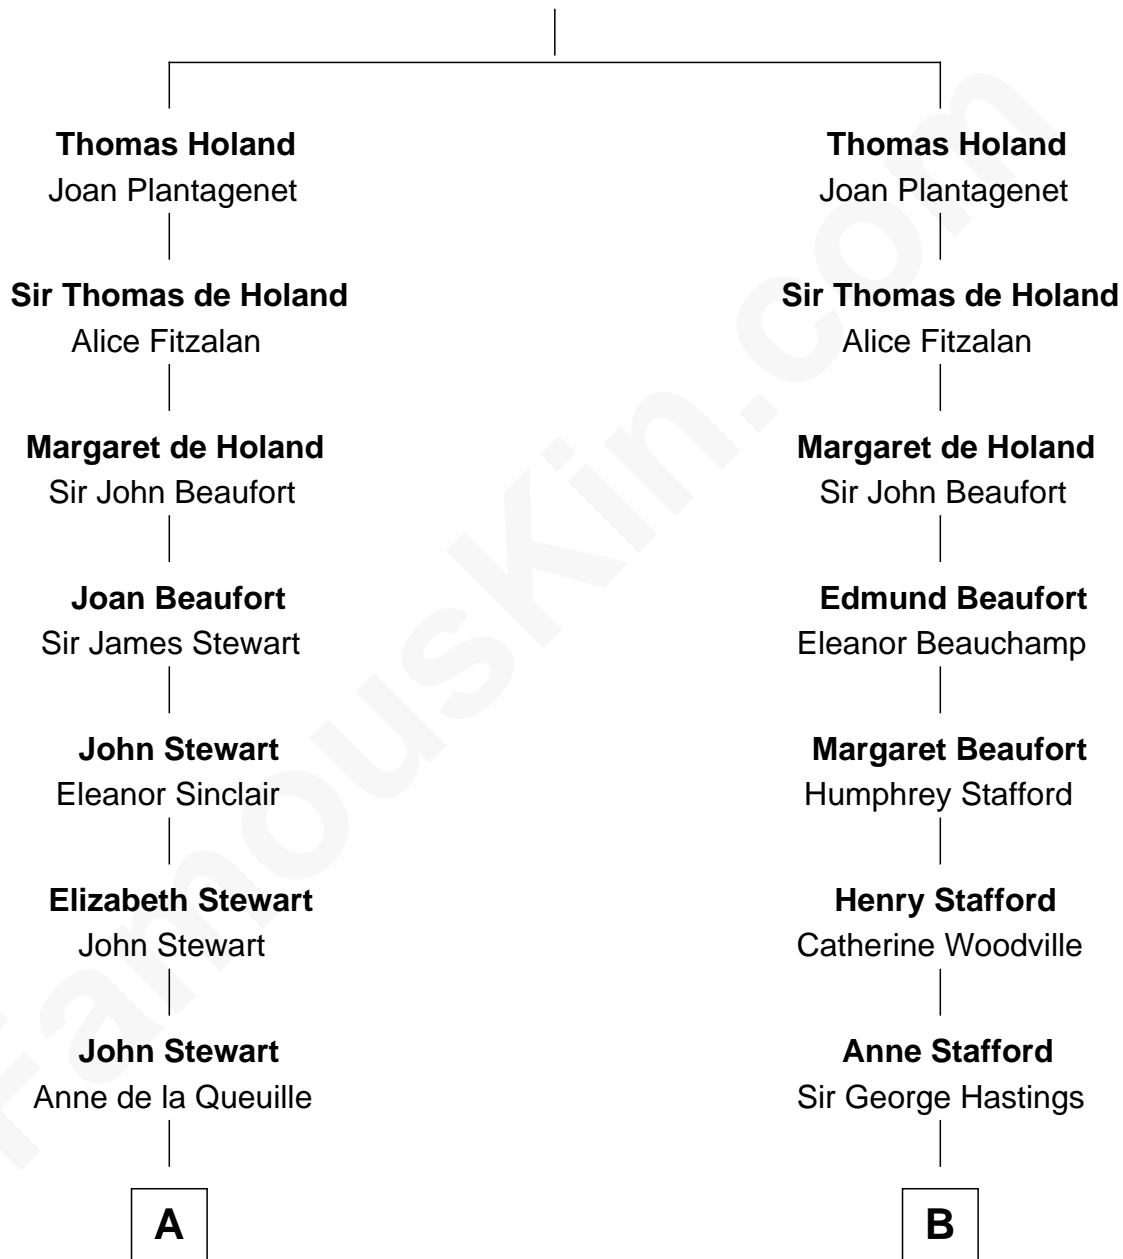

FamousKin.com

Relationship Chart of

Cara Delevingne

Fashion Model and Movie Actress

18th cousin 3 times removed of

E. M. Forster
English Novelist

Sir Robert de Holland
Maude la Zouche

C

Armyne Evelyne Gordon
Sir Lionel Lawson Faudel-Phillips

Anne Margaret Faudel-Phillips
John Vincent Sheffield

Jane Armyne Sheffield
Sir Jocelyn Edward Greville Stevens

Pandora Anne Stevens
Charles Hamar Delevingne

Cara Delevingne
Model and Actress

D

Edward Morgan Llewellyn Forster
Alice Clara Whichelo

E. M. Forster
English Novelist