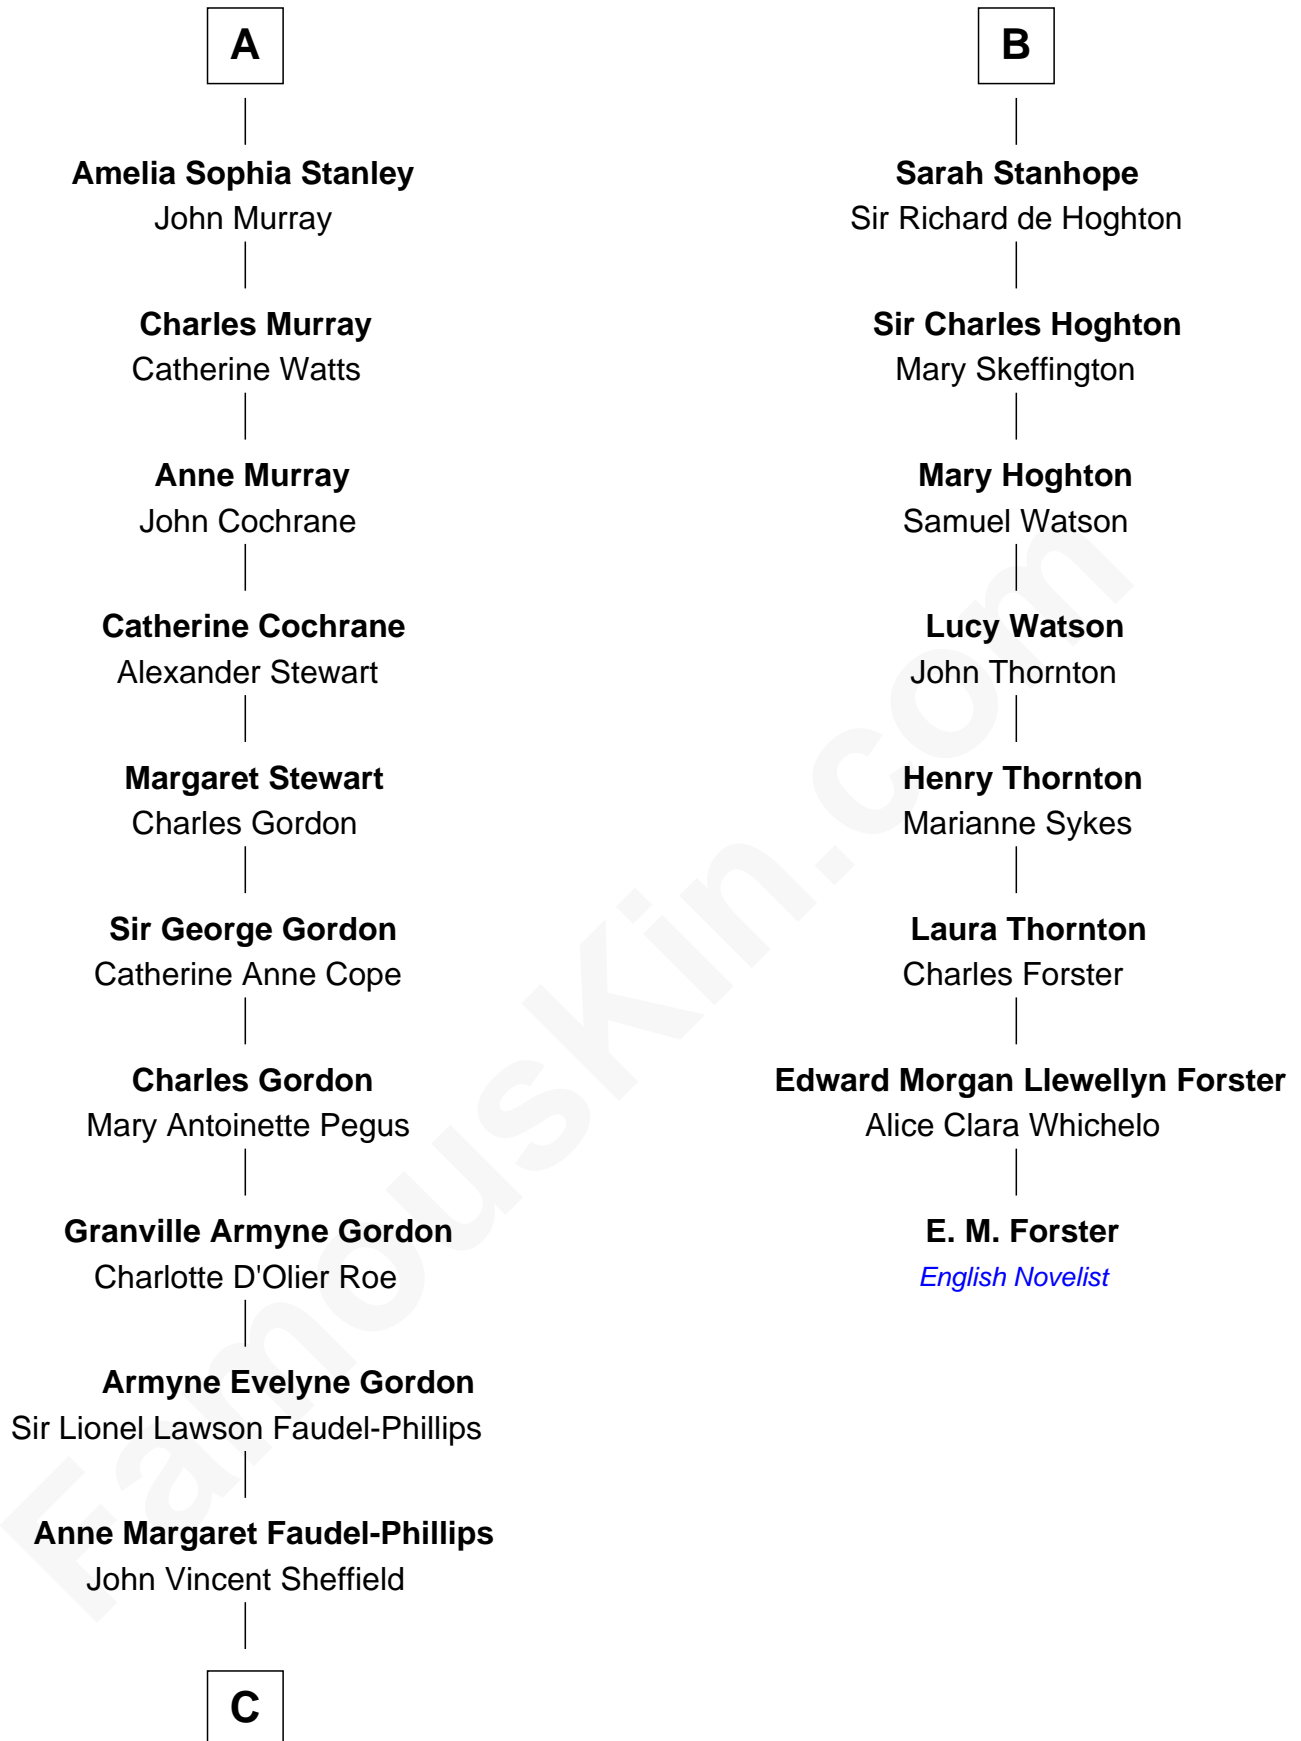

FamousKin.com

Relationship Chart of

Cara Delevingne

Fashion Model and Movie Actress

14th cousin 5 times removed of

E. M. Forster
English Novelist

C

—
Jane Armyne Sheffield

Sir Jocelyn Edward Greville Stevens

—
Pandora Anne Stevens

Charles Hamar Delevingne

—
Cara Delevingne

Model and Actress

FamousKin.com