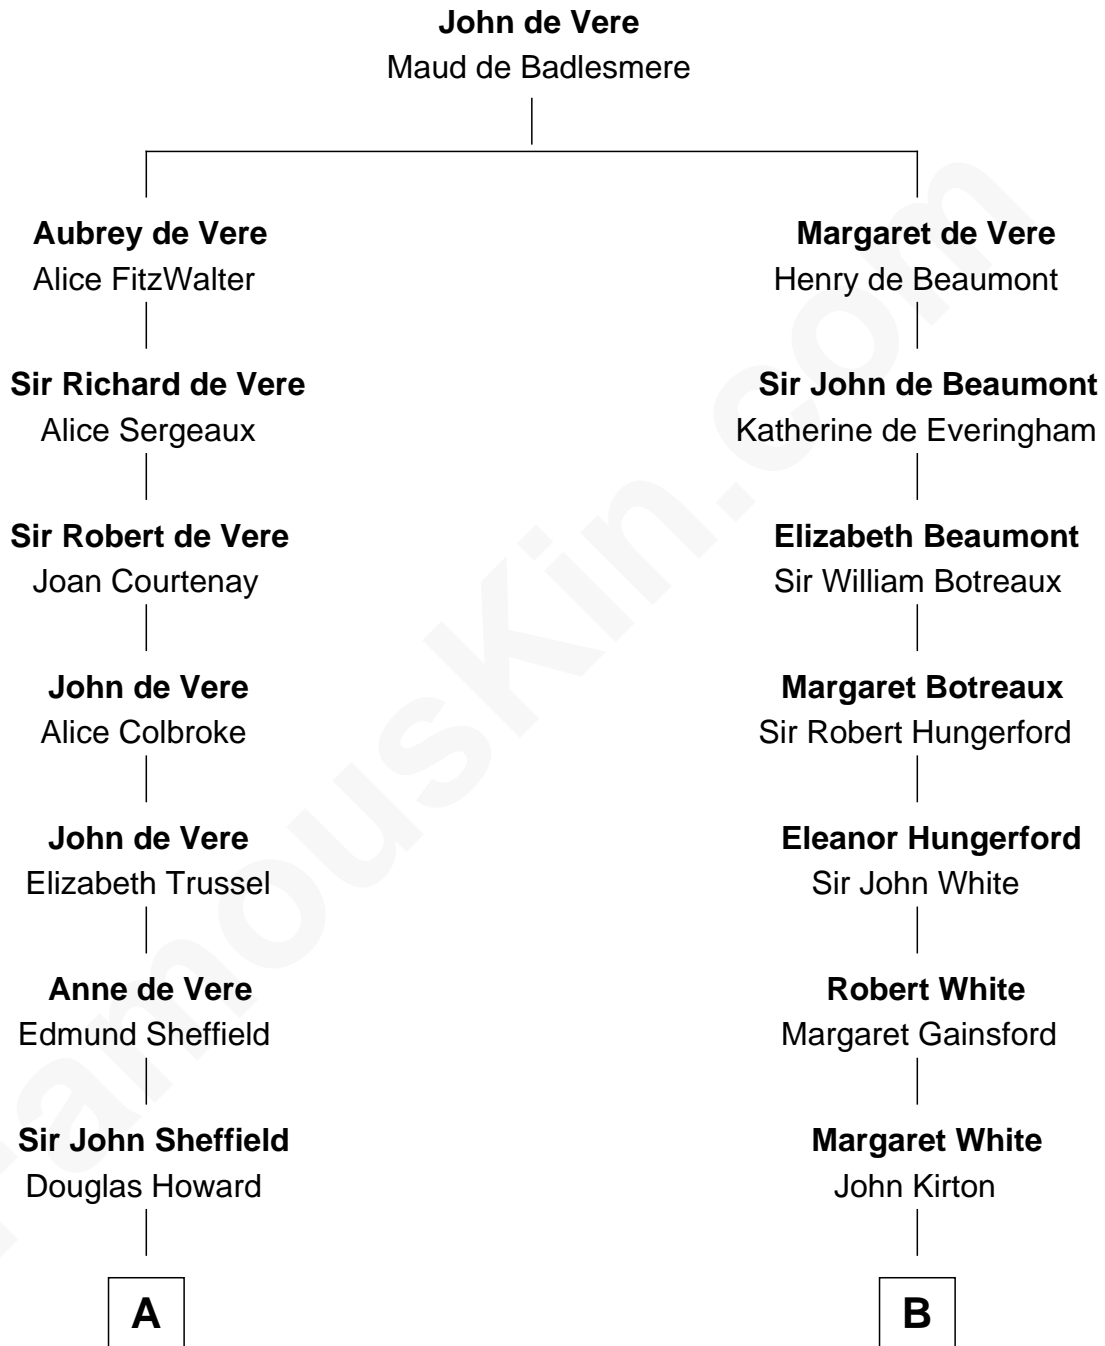

FamousKin.com

Relationship Chart of

Cara Delevingne

Fashion Model and Movie Actress

17th cousin 2 times removed of

Guillermo Billinghurst

31st President of Peru

C

—
Jane Armyne Sheffield

Sir Jocelyn Edward Greville Stevens

—
Pandora Anne Stevens

Charles Hamar Delevingne

—
Cara Delevingne

Model and Actress

FamousKin.com