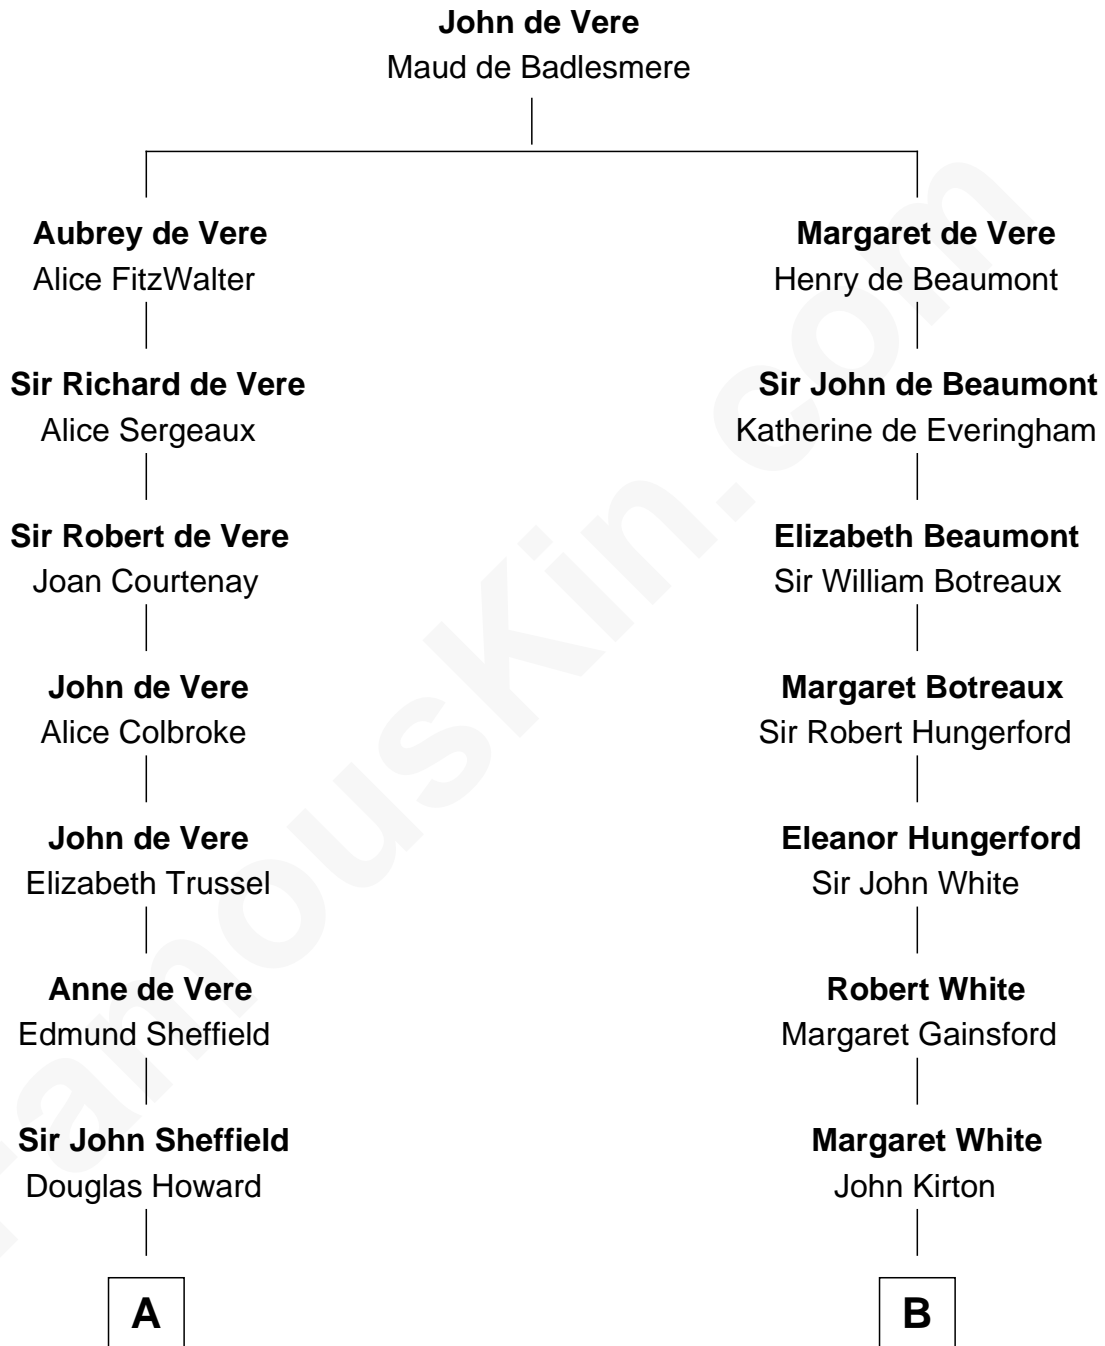

## Relationship Chart of

### Cara Delevingne

*Fashion Model and Movie Actress*

19th cousin of

### Susana Ferrari Billinghamurst

*Argentine Aviation Pioneer*

**C**

**Jane Armyne Sheffield**  
Sir Jocelyn Edward Greville Stevens

**Pandora Anne Stevens**  
Charles Hamar Delevingne

**Cara Delevingne**  
*Model and Actress*

**D**

**Lisandro Billinghurst**  
Ana Kidd

**Rosa Laureana Billinghurst**  
Alfredo Ferrari

**Susana Ferrari Billinghurst**  
*Argentine Aviation Pioneer*

FamousKin.com