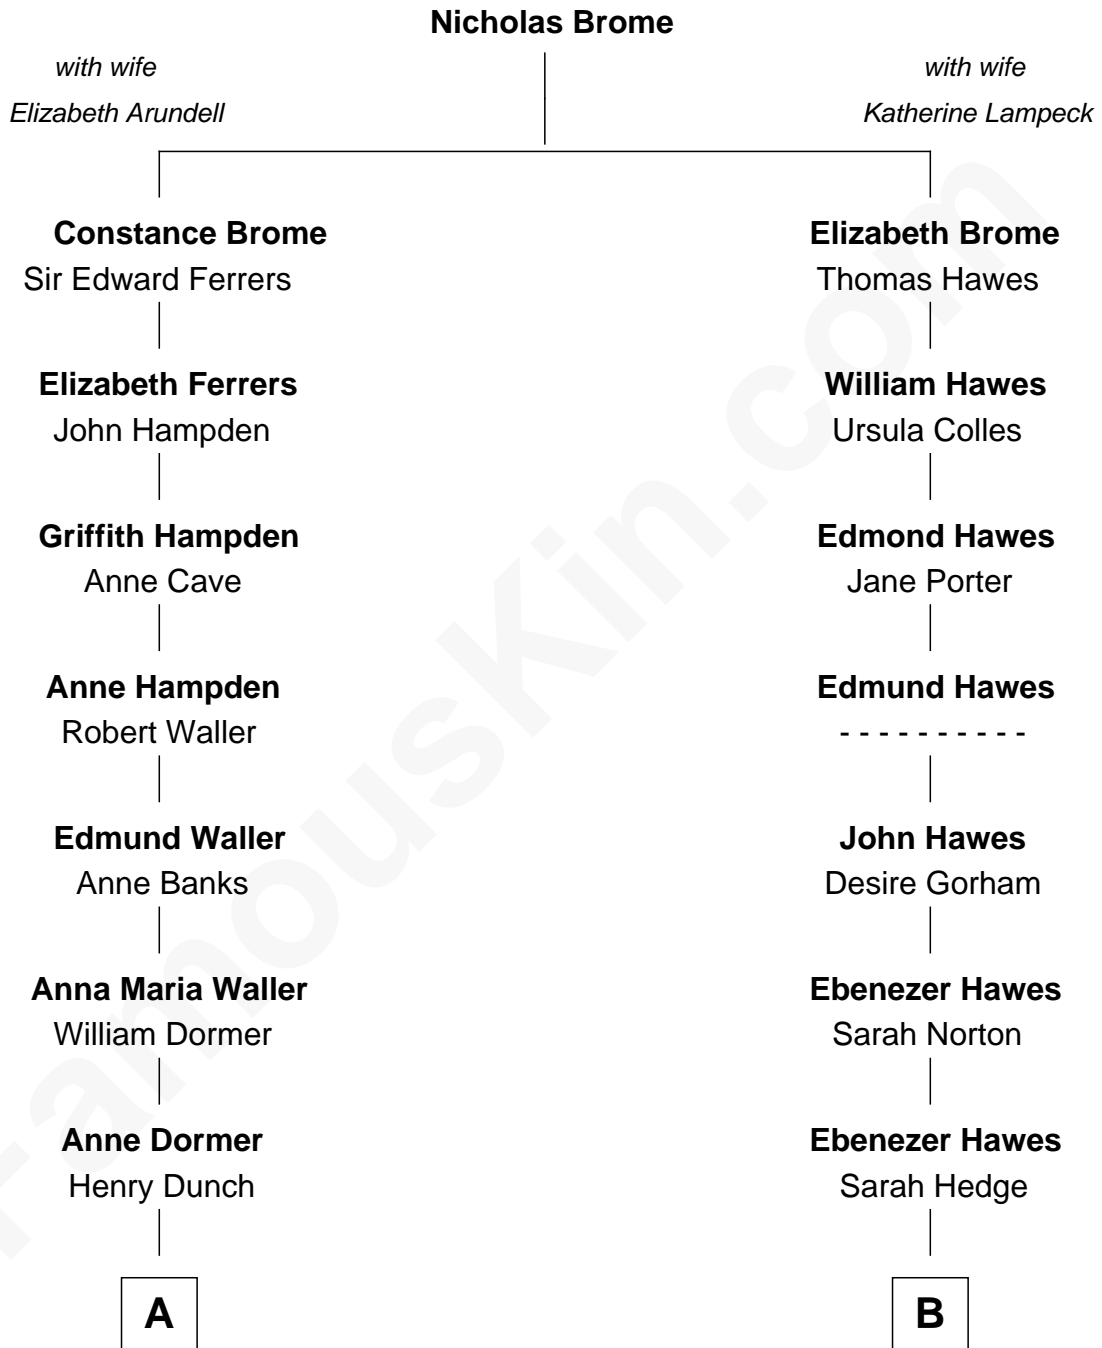

FamousKin.com

Relationship Chart of

Cara Delevingne

Fashion Model and Movie Actress

11th cousin 6 times removed of

Eugene Foss

45th Governor of Massachusetts

A

Elizabeth Dunch
Sir Cecil Bishopp

Sir Cecil Bishopp
Anne Boscawen

Catherine Bishopp
Sir Charles Cope

Catherine Anne Cope
Sir George Gordon

Charles Gordon
Mary Antoinette Pegus

Granville Armyne Gordon
Charlotte D'Olier Roe