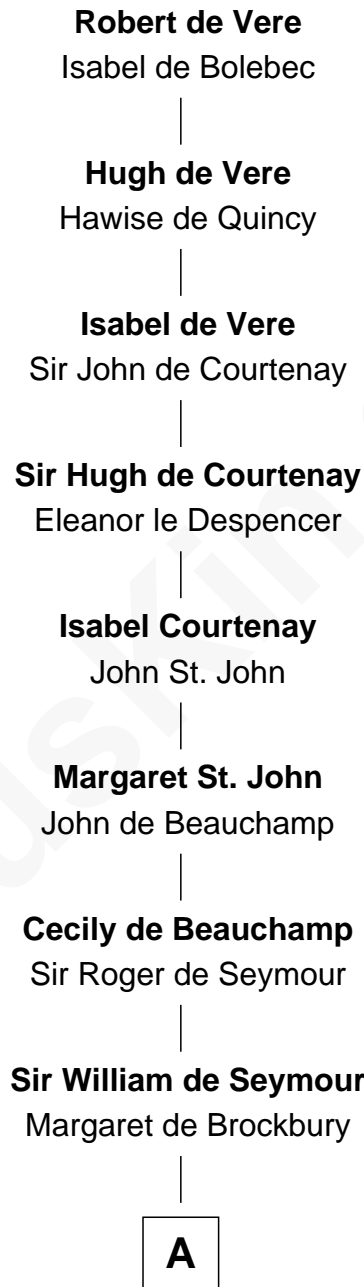

# FamousKin.com Relationship Chart of

**Robert de Vere**

*Magna Carta Surety*

24th Great-grandfather of

**Linda Hunt**

*TV and Movie Actress*

**A**

**Sir Roger Seymour**

Maud Sturmy

**Sir John Seymour**

Isabel Williams

**Humphrey Seymour**

Elizabeth Winslow

**Eleanor Seymour**

John Ashfield

**Dorothy Ashfield**

Richard Pouncefoot

**Jane Pouncefoot**

John Guise

**Elizabeth Guise**

Robert Haviland

**Jane Haviland**

William Torrey

**William Torrey**

Deborah Greene

**Joseph Torrey**

Elizabeth Symmes

**B**

**B**

**Mary Torrey**

Samuel Kingman

**Rachel Kingman**