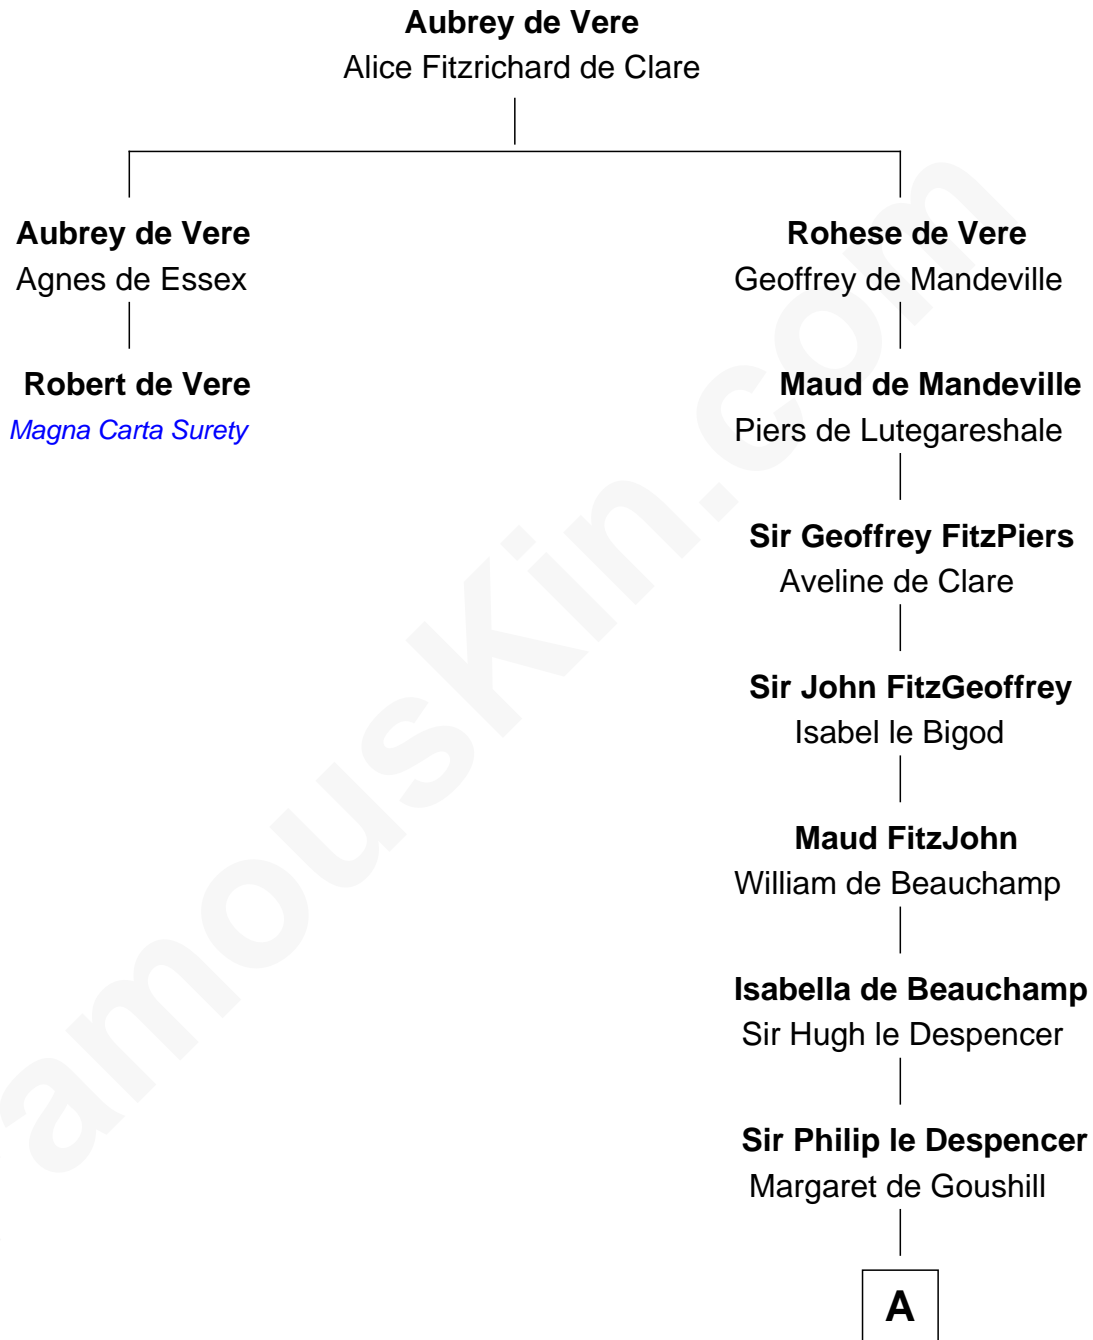

FamousKin.com Relationship Chart of

Robert de Vere

Magna Carta Surety

1st cousin 17 times removed of

Rev. George Burroughs

Executed for Witchcraft, Salem 1692

A

Sir Philip le Despencer

Joan de Cobham

Sir Philip le Despencer

Elizabeth - - - - -

Sir Philip le Despencer

Elizabeth de Tibetot

Margery Despencer

Sir Roger Wentworth

Henry Wentworth

Salem Witch Trials 1692

FamousKin.com