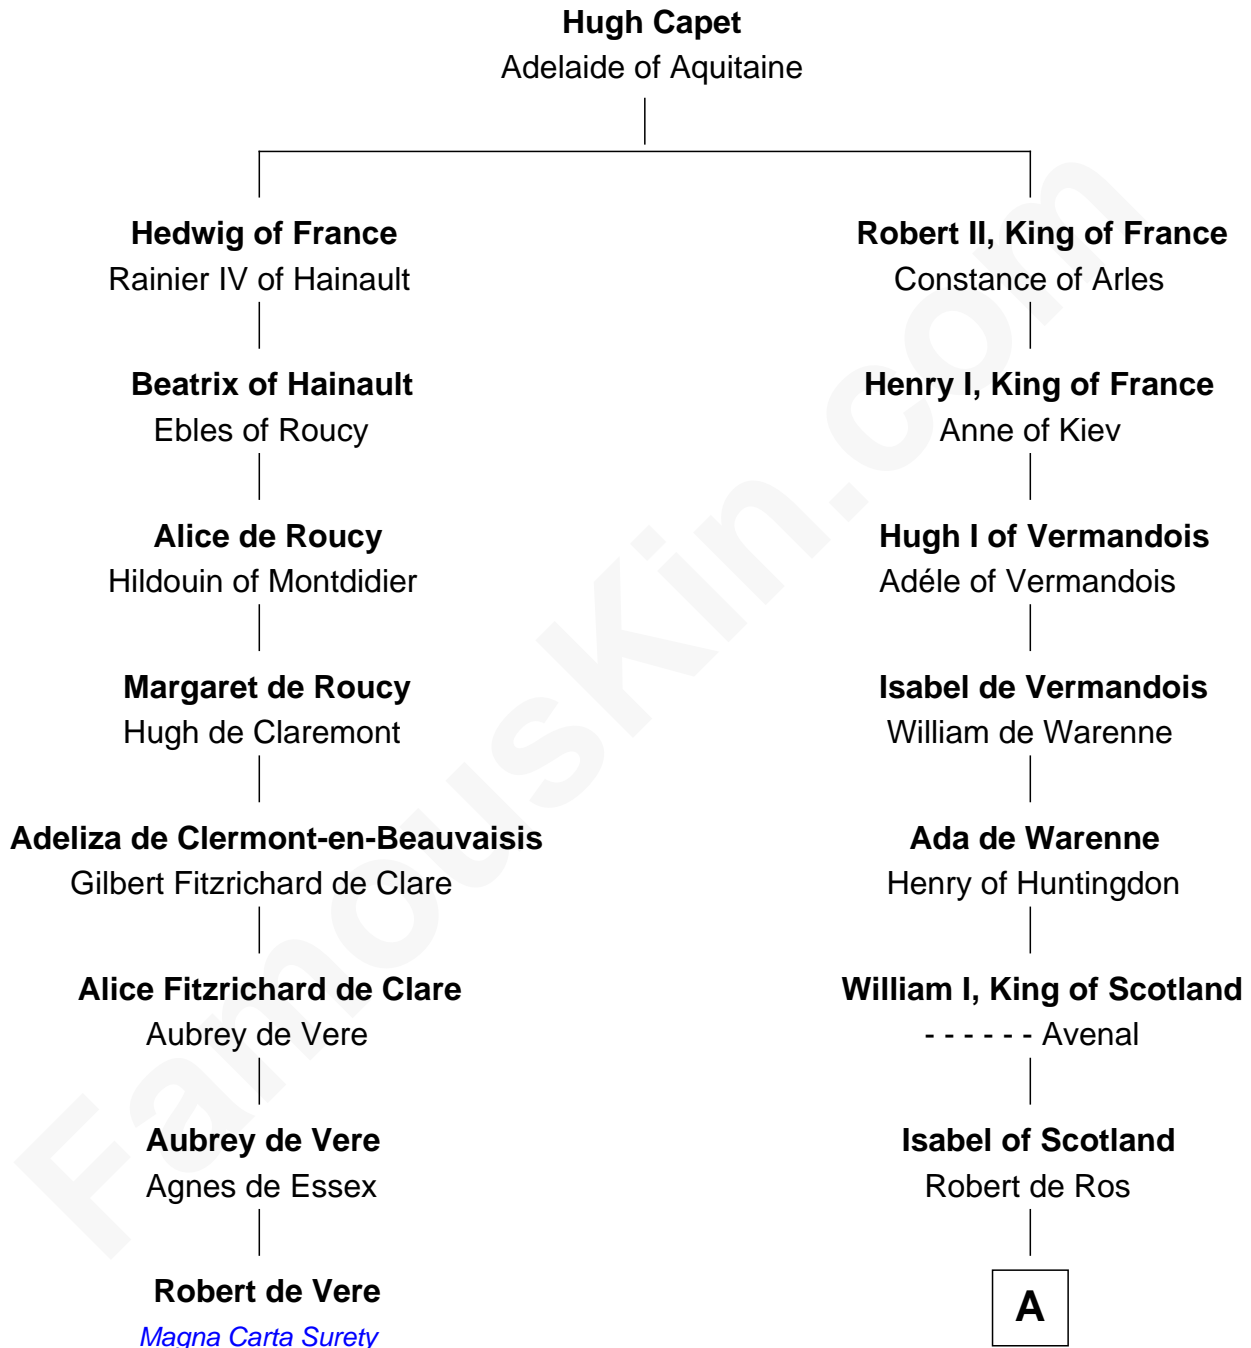

FamousKin.com Relationship Chart of

Robert de Vere

Magna Carta Surety

7th cousin 13 times removed of

Peter Worden

(c1569 - 1638/9) Great Migration Immigrant 1638

A

Sir William de Ros

Lucy FitzPiers

Sir William de Ros

Eustache Fitz Ralph

Lucy de Ros

Sir Robert de Plumpton

Sir William de Plumpton

Christiana de Mowbray

Alice Plumpton

Sir Richard de Sherburne

Margaret de Sherburne

Richard de Bayley

Richard Sherburne

Agnes Harington

Richard Sherburne

Alice Hamerton

Agnes Sherburne

—
Peter Worden
Great Migration Immigrant 1638