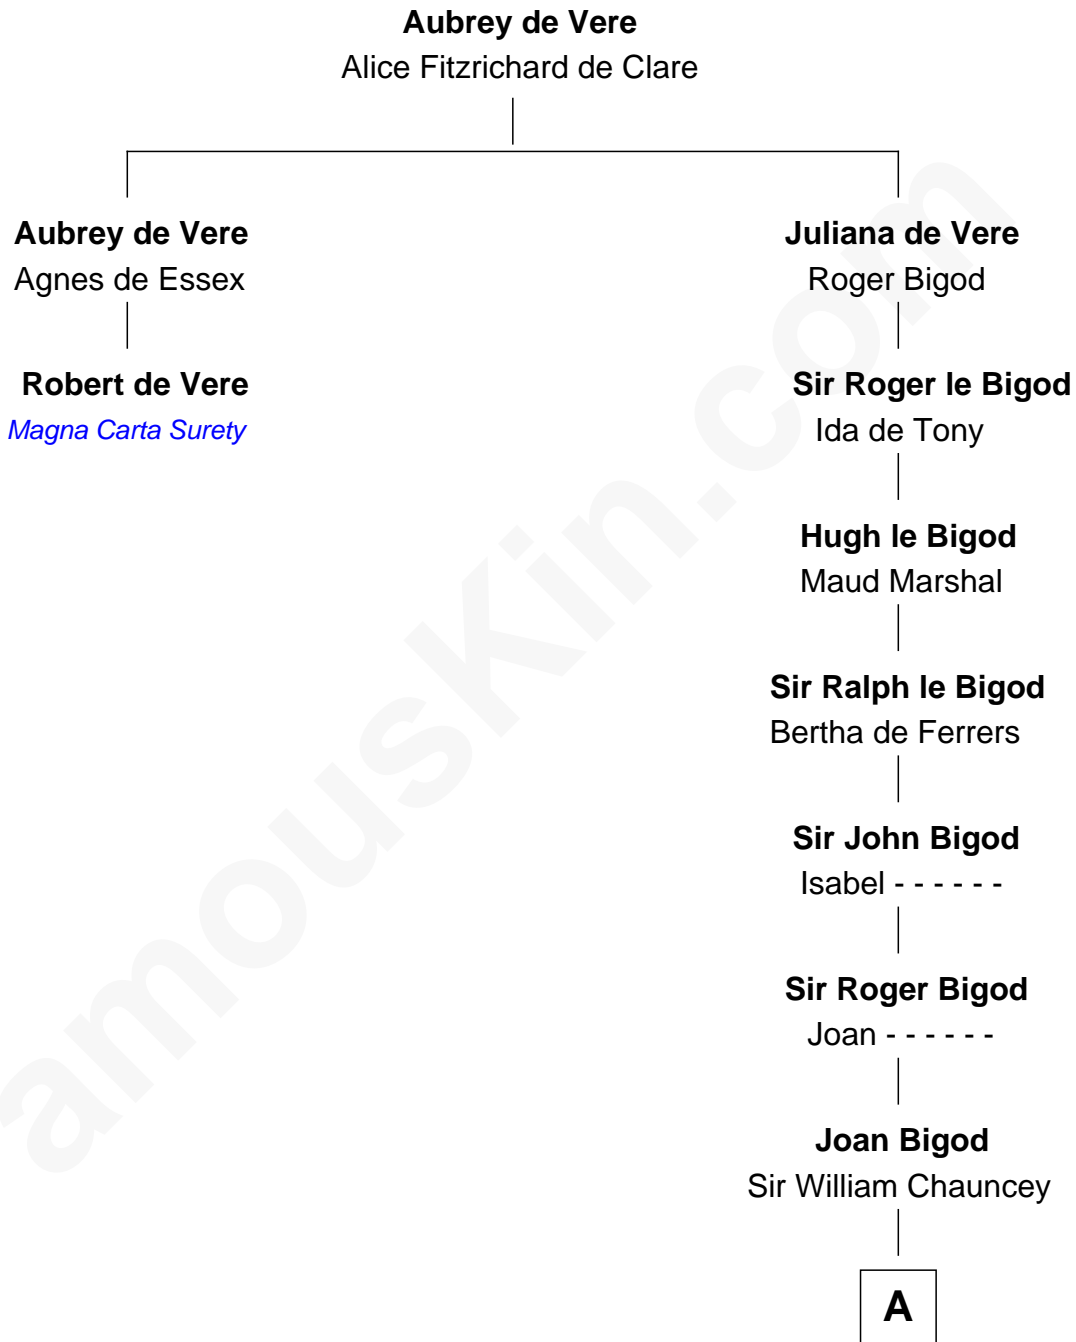

FamousKin.com Relationship Chart of

Robert de Vere

Magna Carta Surety

1st cousin 19 times removed of

Frederick Law Olmsted

Landscape Architect

A

John Chauncey
Margaret Giffard