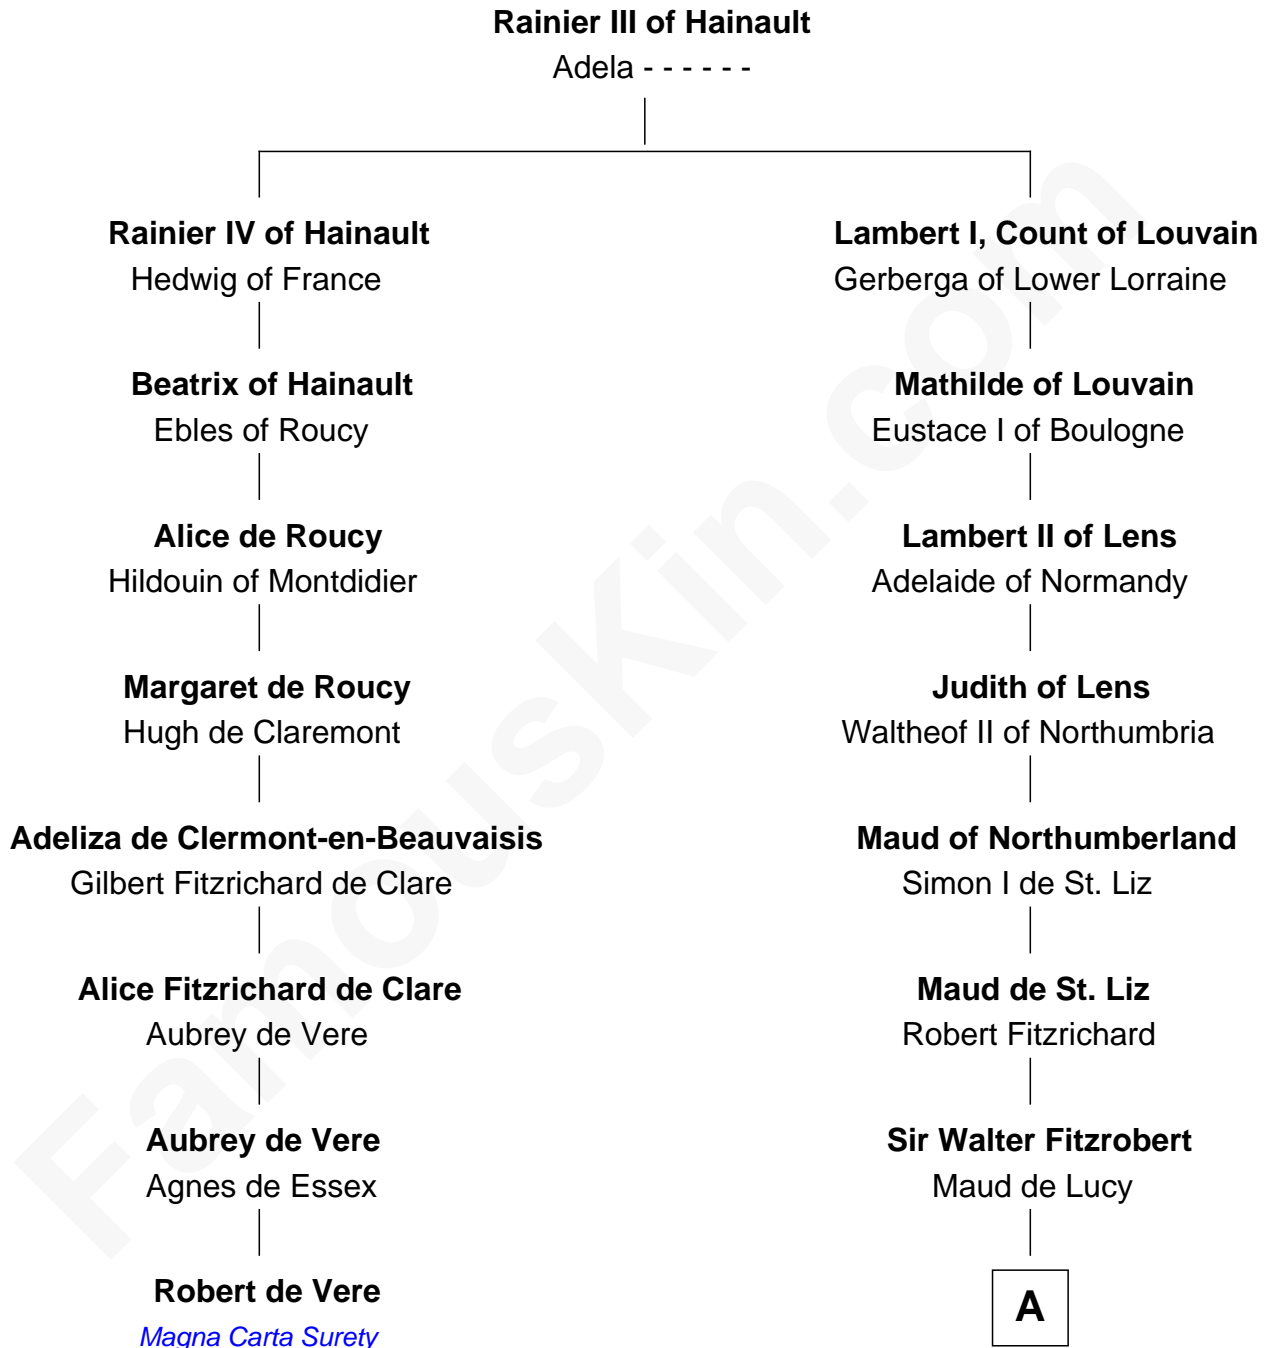

FamousKin.com Relationship Chart of

Robert de Vere

Magna Carta Surety

7th cousin 14 times removed of

Thomas Lawrence

(c1619/20 - c1703) Planter passenger 1635

A

Alice Fitzwalter

Gilbert Pecche

Sir Hamon Pecche

Eve - - - - -

Sir Gilbert Pecche

Joan de Creye

Sir Gilbert Pecche

Iseult - - - - -

Sir Gilbert Pecche

Alice Hunt

Elizabeth Bull

John Lawrence

Thomas Lawrence

Joanna Antrobus

Thomas Lawrence

Planter passenger 1635

FamousKin.com